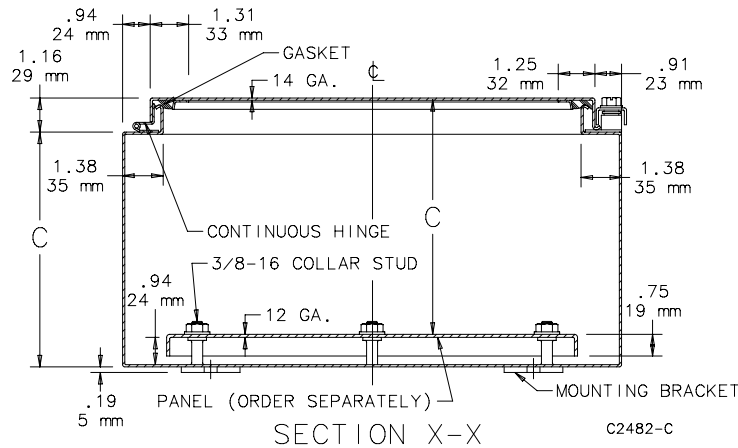

Popular Cooling Products

Enclosure Depth (C Dimension)	Filter Fans*
6 in. (152 mm)	SF0416414
8 in. (203 mm)	SF0516414
10 in. (254 mm)	SF0916414
12 in. (305 mm)	SF1016414
16 in. (406 mm)	SF1316414
20 in. (508 mm)	SF1316414
24 in. (610 mm)	SF1316414

*Important: Visit tools.hoffmanonline.com/attachments to access our **Cooling Selection Tool** to determine the appropriate cooling solution for your application.

Popular Accessories

Enclosure Width (B Dimension)	Light	Hole Seals	Window Kits
12 in. (305 mm)	LEDPUCK	AS050	APWK53NF
16 in. (406 mm)	LEDA2M35	AS050	APWK53NF
20 in. (508 mm)	LED24V15	AS050	APWK53NF
24 in. (610 mm)	LED24V15	AS050	APWK53NF
30 in. (762 mm)	LED24V15	AS050	APWK53NF
36 in. (914 mm)	LED24V15	AS050	APWK53NF