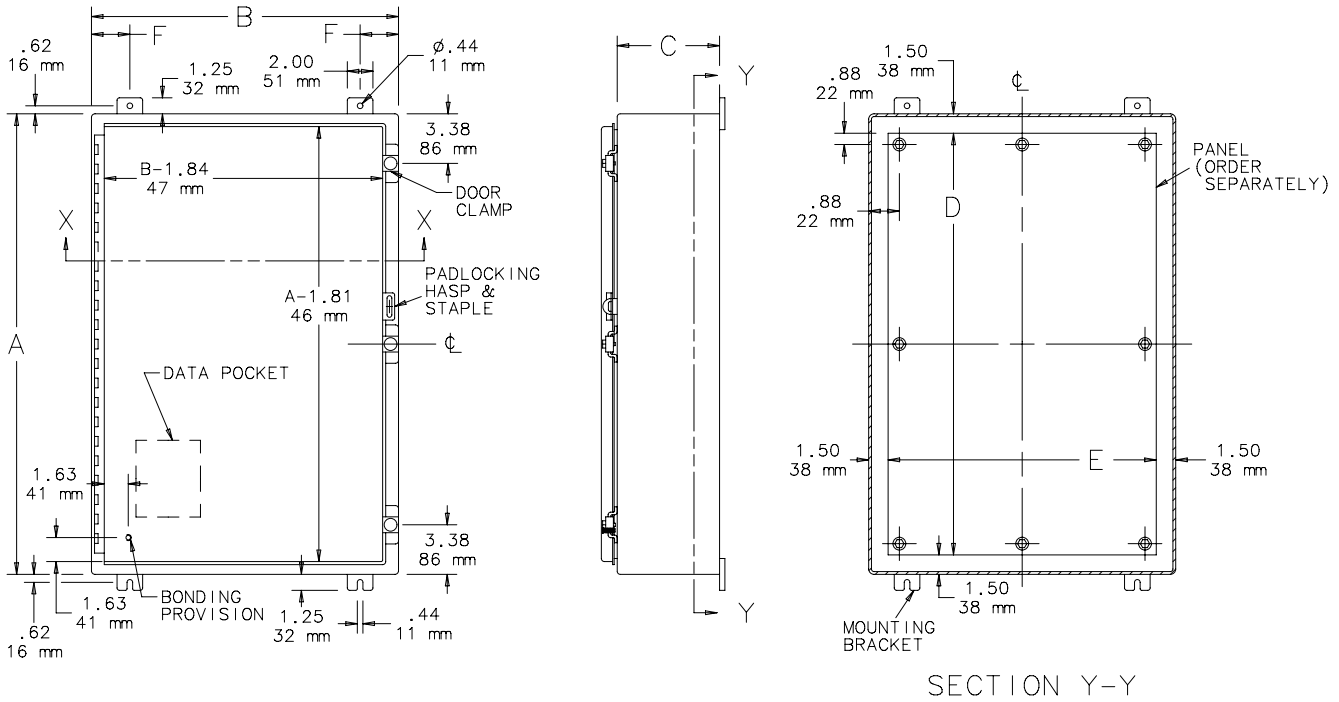

Popular Cooling Products

Enclosure Depth (C Dimension)	Filter Fans*
6 in. (152 mm)	SF0416414
8 in. (203 mm)	SF0516414
10 in. (254 mm)	SF0916414
12 in. (305 mm)	SF1016414
16 in. (406 mm)	SF1316414
20 in. (508 mm)	SF1316414
24 in. (610 mm)	SF1316414

*Important: Visit tools.hoffmanonline.com/attachments to access our **Cooling Selection Tool** to determine the appropriate cooling solution for your application.

Popular Accessories

Enclosure Width (B Dimension)	Light	Hole Seals	Window Kits
12 in. (305 mm)	LEDPUCK	AS050	APWK53NF
16 in. (406 mm)	LEDA2M35	AS050	APWK53NF
20 in. (508 mm)	LED24V15	AS050	APWK53NF
24 in. (610 mm)	LED24V15	AS050	APWK53NF
30 in. (762 mm)	LED24V15	AS050	APWK53NF
36 in. (914 mm)	LED24V15	AS050	APWK53NF