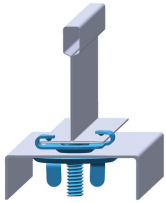

PT16 Twist Clip for Wall Partition with Wing Nut – PT16

- Fast, easy and secure twist-on installation
- No special tools required
- Designed to reduce scratching of T-grid

Part Number	PT16
Material	Spring Steel Steel
Finish	CADDY ARMOUR
T-Grid Size	15/16"
Screw Diameter	1/4"
Screw Length	3/4"
Static Load	50 lb
Standard Packaging Quantity	100 pc
UPC	78285660016