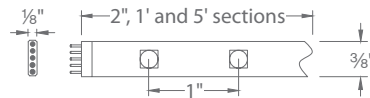

WAC LIGHTING

Responsible Lighting®

Actual Size

Power: 3W / ft
Lumens: Up to 215 lm / ft
CRI: 85
Rated Life: 50,000 hours

- Designed for bright cove or task lighting
- UL listed for damp location
- 5 year warranty

- Maximum run length of 33 feet
- May be field cut every 2 inches at the end of a run
- Smooth and continuous ELV dimming

Tape Selections

System	Color Temp	Length	Qty	Finish
LED-T24	W 2700K	2IN 2 inches	1	WT White
	P 3000K	2IN-10 2 inches	10	
	35 3500K	1 1 foot	1	
	C 4500K	5 5 feet	1	
		1-40 1 foot	40	