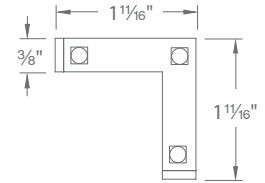

WAC LIGHTING

Responsible Lighting®

Actual Size

Power: 3W / ft
Lumens: Up to 215 lm / ft
CRI: 85
Rated Life: 50,000 hours

- Designed for bright cove or task lighting
- UL listed for damp location
- 5 year warranty

- Maximum run length of 33 feet
- May be field cut every 2 inches at the end of a run
- Smooth and continuous ELV dimming

Tape Selections

System	Color Temp	Length	Qty	Finish
LED-T24	W 2700K	2IN 2 inches	1	WT White
	P 3000K	2IN-10 2 inches	10	
	35 3500K	1 1 foot	1	
	C 4500K	5 5 feet	1	
		1-40 1 foot	40	

Includes a 6 foot lead wire

Includes a 6 foot lead wire

Order with LED-TC-B-2 or LED-T-EXT-144

Accessories

Rigid Aluminum Channel		LED-T-CH	5 ft	Includes mounting hardware and diffuser lens Field cuttable
Lead Wire		LED-TC-P-2 LED-TC-P-12	2 ft 12 ft	Alternative lengths for plug-in power supplies
Extension Cable		LED-TC-EXT-144	12 ft	Extends distance between a hard wired power supply or wiring box to a tape section
Low Voltage Wiring Box With Feed		LED-TC-B-2	L: 1 1/2 in W: 3/4 in H: 7/8 in	Neatly houses up to two wires with 2" female feed
Low Voltage Wiring Box		LED-T-B	L: 1 1/2 in W: 3/4 in H: 7/8 in	Neatly houses up to two wires
Wiring Box With Switch		TB-S	L: 6 1/4 in W: 1 3/8 in H: 1 1/4 in	Use when spanning a large gap in a system layout without leaving exposed wiring
Joiner Cable		LED-TC-IC2 LED-TC-IC6 LED-TC-IC12 LED-TC-IC36 LED-TC-IC72	2 in 6 in 12 in 36 in 72 in	Use between tape sections
"L" Connector		LED-TC-L		
3-Way "Y" Connector		LED-TC-Y		
4-Way "X" Connector		LED-TC-X		
End cap		LED-TC-EC		1 cut end cap 1 male end cap
Mounting Clips		LED-T-CL	10 Qty	
Retrofit Channel		LED-T-RC	36 in	