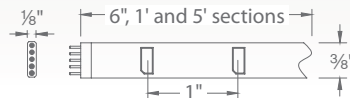

WAC LIGHTING

Responsible Lighting[®]

Pro2 InvisiLED®

Actual Size

Power: 4W / ft
Lumens: Up to 330 lm / ft
CRI: 90
Rated Life: 80,000 hours

- Brightest InvisiLED® system available
- Designed for cove or task lighting
- UL listed for damp location
- 5 year warranty

- Maximum run length of 25 feet
- May be field cut every 6 inches at the end of a run
- Smooth and continuous ELV dimming

Tape Selections

System	Color Temp	Length	Qty	Finish
LED-TX24	27 2700K	6IN 6 inches	1	WT White
	30 3000K	1 1 foot	1	
	35 3500K	5 5 feet	1	
	45 4500K	1-40 1 foot	40	