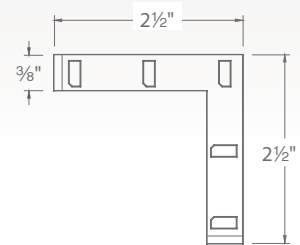

WAC LIGHTING

Responsible Lighting[®]

Pro2 InvisiLED®

Actual Size

Power: 4W / ft
Lumens: Up to 330 lm / ft
CRI: 90
Rated Life: 80,000 hours

- Brightest InvisiLED® system available
- Designed for cove or task lighting
- UL listed for damp location
- 5 year warranty

- Maximum run length of 25 feet
- May be field cut every 6 inches at the end of a run
- Smooth and continuous ELV dimming

Tape Selections

System	Color Temp	Length	Qty	Finish
LED-TX24	27 2700K	6IN 6 inches	1	WT White
	30 3000K	1 1 foot	1	
	35 3500K	5 5 feet	1	
	45 4500K	1-40 1 foot	40	

Accessories

Rigid Aluminum Channel	LED-T-CH	5 ft	Includes mounting hardware and diffuser lens Field cuttable
Lead Wire	LED-TC-P-2 LED-TC-P-12	2 ft 12 ft	Alternative lengths for plug-in power supplies
Extension Cable	LED-TC-EXT-144	12 ft	Extends distance between a hard wired power supply or wiring box to a tape section
Low Voltage Wiring Box With Feed	LED-TC-B-2	L: 1 1/2 in W: 3/4 in H: 7/8 in	Neatly houses up to two wires with 2" female feed
Low Voltage Wiring Box	LED-T-B	L: 1 1/2 in W: 3/4 in H: 7/8 in	Neatly houses up to two wires
Wiring Box With Switch	TB-S	L: 6 1/4 in W: 1 5/8 in H: 1 1/4 in	Use when spanning a large gap in a system layout without leaving exposed wiring
Joiner Cable	LED-TC-IC2 LED-TC-IC6 LED-TC-IC12 LED-TC-IC36 LED-TC-IC72	2 in 6 in 12 in 36 in 72 in	Use between tape sections
"L" Connector	LED-TC-L		
3-Way "Y" Connector	LED-TC-Y		
4-Way "X" Connector	LED-TC-X		
End cap	LED-TC-EC	1 cut end cap 1 male end cap	
Mounting Clips	LED-T-CL	10 Qty	
Retrofit Channel	LED-T-RC	36 in	