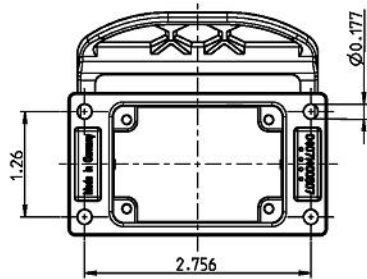

Pos-E-Kon®

PB306 PANEL HOUSING B6, 1.087 HIGH SINGLE LOCKING SYSTEM

GENERAL NOTES

1. ALL DIMENSIONS ARE FOR REFERENCE ONLY.
2. DIMENSIONS IN BRACKETS [] ARE IN METRIC UNITS.

www.tnb.com

Thomas & Betts
A Member of the ABB Group