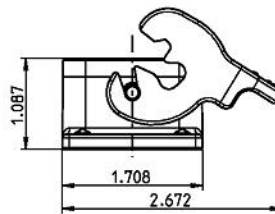

Pos-E-Kon®

PB306 PANEL HOUSING B6, 1.087 HIGH SINGLE LOCKING SYSTEM

GENERAL NOTES

1. ALL DIMENSIONS ARE FOR REFERENCE ONLY.
2. DIMENSIONS IN BRACKETS [] ARE IN METRIC UNITS.

www.tnb.com

Thomas & Betts
A Member of the ABB Group

REVISIONS

DESCRIPTION:

PB306 - BASE, PANEL MOUNT

-- SEE ERN 2015390
FOR APPROVAL SIGNATURES
& RELEASE DATE.
PROJECT NO: TM400024

ORIGINAL PROJECT NO / (ERN NO)
TM400024 / (2015390)

SHEET NO:
1 OF 1

REV. NO:
--