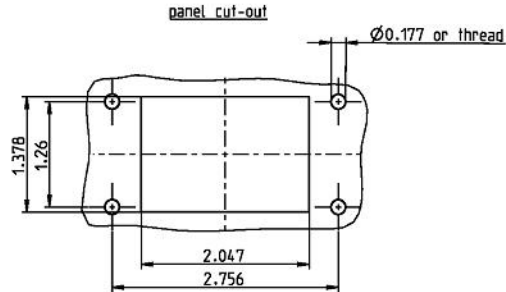

Pos-E-Kon®

PB306 PANEL HOUSING B6, 1.087 HIGH SINGLE LOCKING SYSTEM

GENERAL NOTES

1. ALL DIMENSIONS ARE FOR REFERENCE ONLY.
2. DIMENSIONS IN BRACKETS [] ARE IN METRIC UNITS.

www.tnb.com

Thomas & Betts
A Member of the ABB Group

REVISIONS

DESCRIPTION:

PB306 - BASE, PANEL MOUNT

-- SEE ERN 2015390
FOR APPROVAL SIGNATURES
& RELEASE DATE.
PROJECT NO: TM400024

ORIGINAL PROJECT NO / (ERN NO)
TM400024 / (2015390)

SHEET NO:
1 OF 1

REV. NO:
--