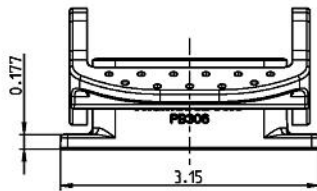

Pos-E-Kon®

PB306 PANEL HOUSING B6, 1.087 HIGH SINGLE LOCKING SYSTEM

GENERAL NOTES

1. ALL DIMENSIONS ARE FOR REFERENCE ONLY.
2. DIMENSIONS IN BRACKETS [] ARE IN METRIC UNITS.

www.tnb.com

Thomas & Betts
A Member of the ABB Group

REVISIONS

DESCRIPTION:

PB306 - BASE, PANEL MOUNT

-- SEE ERN 2015390
FOR APPROVAL SIGNATURES
& RELEASE DATE.
PROJECT NO: TM400024

ORIGINAL PROJECT NO / (ERN NO)
TM400024 / (2015390)

SHEET NO:
1 OF 1

REV. NO:
--