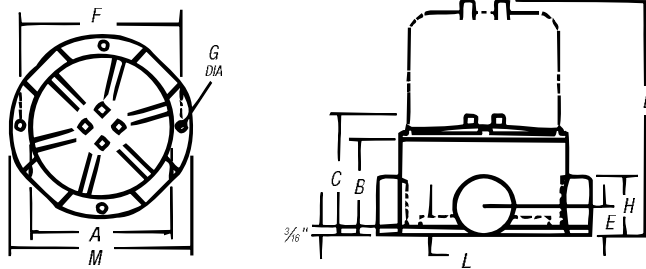

GAX

GAFX

GAS

GAD

GAJU

GAJ

Hazardous Location Fittings

Dimensions and Cubic Inches (CI) for External Hubs

EXUN and EXUNL

HUB SIZE	DIMENSIONS (IN.)										
	A	B	C	D	E	F	G	H	J	K	CI
1/2"	3 ³ / ₃₂ "	3 ¹ / ₈ "	2 ²¹ / ₃₂ "	2 ¹ / ₁₆ "	4	3 ³ / ₈ "	4 ¹ / ₄ "	1 ¹ / ₄ "	1 ¹ / ₁₆ "	1 ¹ / ₆₄ "	20.3
3/4"	3 ³ / ₃₂ "	3 ¹ / ₈ "	2 ²⁷ / ₃₂ "	2 ¹ / ₁₆ "	4	3 ³ / ₈ "	4 ¹ / ₄ "	1 ¹ / ₄ "	1 ¹ / ₁₆ "	1 ¹ / ₆₄ "	20.3
1"	3 ³ / ₃₂ "	3 ¹ / ₁₆ "	3 ¹ / ₄ "	2 ¹ / ₄ "	4	3 ¹¹ / ₁₆ "	4 ¹ / ₄ "	1 ¹ / ₁₆ "	1 ¹ / ₁₆ "	1 ¹ / ₆₄ "	20.0

GAC, GAE, GAL, GALB, GAT and GAX

COVER OPENING	HUB SIZE	DIMENSIONS (IN.)											
		A	B	C	D	E	F	G	H	J	K	L	CI
3 ¹ / ₁₆ "	1/2"	4"	2 ¹ / ₄ "	2 ¹ / ₁₆ "	1 ³ / ₈ "	1 ¹ / ₁₆ "	1 ¹ / ₁₆ "	5 ⁵ / ₁₆ "	5 ⁵ / ₁₆ "	4 ³ / ₁₆ "	3 ³ / ₁₆ "	9 ¹ / ₁₆ "	18.8
3 ¹ / ₁₆ "	3/4"	4"	2 ¹ / ₄ "	2 ¹ / ₁₆ "	1 ³ / ₈ "	1 ¹ / ₁₆ "	1 ¹ / ₁₆ "	5 ⁵ / ₁₆ "	5 ⁵ / ₁₆ "	4 ³ / ₁₆ "	3 ³ / ₁₆ "	9 ¹ / ₁₆ "	18.8
3 ¹ / ₁₆ "	1"	4"	2 ¹ / ₄ "	2 ¹ / ₁₆ "	1 ⁵ / ₈ "	1 ³ / ₁₆ "	2 ⁷ / ₃₂ "	5 ¹ / ₂ "	5 ⁵ / ₁₆ "	4 ³ / ₁₆ "	3 ³ / ₁₆ "	9 ¹ / ₁₆ "	18.8
3 ²⁹ / ₃₂ "	1 ¹ / ₄ "	4 ⁵ / ₁₆ "	3"	3 ¹ / ₁₆ "	2 ¹ / ₁₆ "	1 ¹ / ₃₂ "	1 ¹ / ₈ "	5 ¹¹ / ₁₆ "	—	4 ³ / ₁₆ "	3 ¹ / ₁₆ "	5 ¹ / ₈ "	28.0
5 ³ / ₁₆ "	1 ¹ / ₂ "	5 ³ / ₄ "	4 ¹ / ₄ "	5 ¹ / ₁₆ "	2 ¹ / ₈ "	1 ¹ / ₁₆ "	1 ¹ / ₈ "	6 ³ / ₈ "	—	6 ¹ / ₁₆ "	5 ¹ / ₃₂ "	13 ¹ / ₁₆ "	69.3
5 ³ / ₁₆ "	2"	5 ³ / ₄ "	4 ¹ / ₄ "	5 ¹ / ₁₆ "	2 ¹ / ₈ "	1 ¹ / ₁₆ "	1 ¹ / ₈ "	6 ³ / ₈ "	—	6 ¹ / ₁₆ "	5 ¹ / ₃₂ "	13 ¹ / ₁₆ "	69.3

Hazardous Location Fittings

Dimensions and Cubic Inches (CI) for External Hubs (continued)

GAFX

COVER OPENING	HUB SIZE	DIMENSIONS (IN.)										
		A	B	C	D	E	F	G	H	L	M	CI
3 ¹ / ₁₆ "	1/2"	4"	2 ¹ / ₄ "	2 ⁵ / ₁₆ "	5 ⁵ / ₁₆ "	1 ¹ / ₁₆ "	4 ¹ / ₂ "	1/4"	1 ³ / ₈ "	3/16"	5 ³ / ₁₆ "	20.0
3 ¹ / ₁₆ "	3/4"	4"	2 ¹ / ₄ "	2 ⁵ / ₁₆ "	5 ⁵ / ₁₆ "	1 ¹ / ₁₆ "	4 ¹ / ₂ "	1/4"	1 ³ / ₈ "	3/16"	5 ³ / ₁₆ "	20.0
3 ¹ / ₁₆ "	1"	4"	2 ¹ / ₄ "	2 ⁵ / ₁₆ "	5 ⁵ / ₁₆ "	1 ³ / ₁₆ "	4 ³ / ₄ "	5/16"	1 ³ / ₈ "	3/16"	5 ¹ / ₂ "	19.0