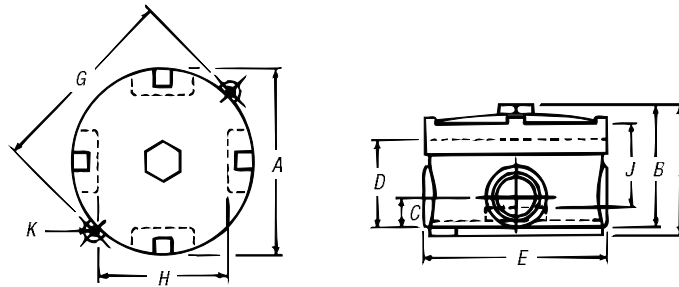

GAX

GAFX

GAS

GAD

GAJU

GAJ

Hazardous Location Fittings

Dimensions and Cubic Inches (CI) for External Hubs

EXUN and EXUNL

HUB SIZE	DIMENSIONS (IN.)										
	A	B	C	D	E	F	G	H	J	K	CI
1/2"	3 ³ / ₃₂ "	3 ¹ / ₈ "	2 ²¹ / ₃₂ "	2 ¹ / ₁₆ "	4	3 ³ / ₈ "	4 ¹ / ₄ "	1 ¹ / ₄ "	1 ¹ / ₁₆ "	1 ¹ / ₆₄ "	20.3
3/4"	3 ³ / ₃₂ "	3 ¹ / ₈ "	2 ²⁷ / ₃₂ "	2 ¹ / ₁₆ "	4	3 ³ / ₈ "	4 ¹ / ₄ "	1 ¹ / ₄ "	1 ¹ / ₁₆ "	1 ¹ / ₆₄ "	20.3
1"	3 ³ / ₃₂ "	3 ¹ / ₁₆ "	3 ¹ / ₄ "	2 ¹ / ₄ "	4	3 ¹¹ / ₁₆ "	4 ¹ / ₄ "	1 ¹ / ₁₆ "	1 ¹ / ₁₆ "	1 ¹ / ₆₄ "	20.0

GAC, GAE, GAL, GALB, GAT and GAX

COVER OPENING	HUB SIZE	DIMENSIONS (IN.)											
		A	B	C	D	E	F	G	H	J	K	L	CI
3 ¹ / ₁₆ "	1/2"	4"	2 ¹ / ₄ "	2 ¹ / ₁₆ "	1 ³ / ₈ "	1 ¹ / ₁₆ "	1 ¹ / ₁₆ "	5 ⁵ / ₁₆ "	5 ⁵ / ₁₆ "	4 ³ / ₁₆ "	3 ³ / ₁₆ "	9 ¹ / ₁₆ "	18.8
3 ¹ / ₁₆ "	3/4"	4"	2 ¹ / ₄ "	2 ¹ / ₁₆ "	1 ³ / ₈ "	1 ¹ / ₁₆ "	1 ¹ / ₁₆ "	5 ⁵ / ₁₆ "	5 ⁵ / ₁₆ "	4 ³ / ₁₆ "	3 ³ / ₁₆ "	9 ¹ / ₁₆ "	18.8
3 ¹ / ₁₆ "	1"	4"	2 ¹ / ₄ "	2 ¹ / ₁₆ "	1 ⁵ / ₈ "	1 ³ / ₁₆ "	2 ⁷ / ₃₂ "	5 ¹ / ₂ "	5 ⁵ / ₁₆ "	4 ³ / ₁₆ "	3 ³ / ₁₆ "	9 ¹ / ₁₆ "	18.8
3 ²⁹ / ₃₂ "	1 ¹ / ₄ "	4 ⁵ / ₁₆ "	3"	3 ¹ / ₁₆ "	2 ¹ / ₁₆ "	1 ¹ / ₃₂ "	1 ¹ / ₈ "	5 ¹¹ / ₁₆ "	—	4 ³ / ₁₆ "	3 ¹ / ₁₆ "	5 ¹ / ₈ "	28.0
5 ³ / ₁₆ "	1 ¹ / ₂ "	5 ³ / ₄ "	4 ¹ / ₄ "	5 ¹ / ₁₆ "	2 ¹ / ₈ "	1 ¹ / ₁₆ "	1 ¹ / ₈ "	6 ³ / ₈ "	—	6 ¹ / ₁₆ "	5 ¹ / ₃₂ "	13 ¹ / ₁₆ "	69.3
5 ³ / ₁₆ "	2"	5 ³ / ₄ "	4 ¹ / ₄ "	5 ¹ / ₁₆ "	2 ¹ / ₈ "	1 ¹ / ₁₆ "	1 ¹ / ₈ "	6 ³ / ₈ "	—	6 ¹ / ₁₆ "	5 ¹ / ₃₂ "	13 ¹ / ₁₆ "	69.3