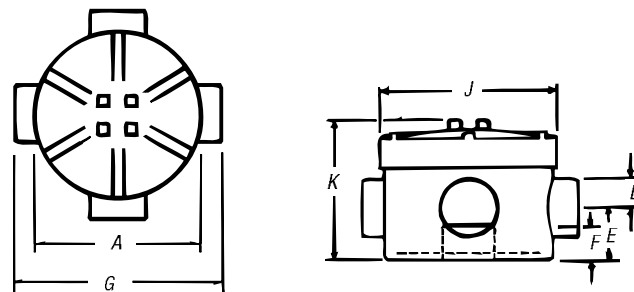

GAFX

COVER OPENING	HUB SIZE	DIMENSIONS (IN.)										
		A	B	C	D	E	F	G	H	L	M	CI
3¹/₁₆"	1/2"	4"	2¹/₄"	2⁵/₁₆"	5⁵/₁₆"	1¹/₁₆"	4¹/₂"	1/4"	1³/₈"	3/16"	5³/₁₆"	20.0
3¹/₁₆"	3/4"	4"	2¹/₄"	2⁵/₁₆"	5⁵/₁₆"	1¹/₁₆"	4¹/₂"	1/4"	1³/₈"	3/16"	5³/₁₆"	20.0
3¹/₁₆"	1"	4"	2¹/₄"	2⁵/₁₆"	5⁵/₁₆"	1³/₁₆"	4³/₄"	5/16"	1³/₈"	3/16"	5¹/₂"	19.0

Note: All GAF units supplied as X configuration with proper number of explosion-proof close-up plugs to make C, T or L.