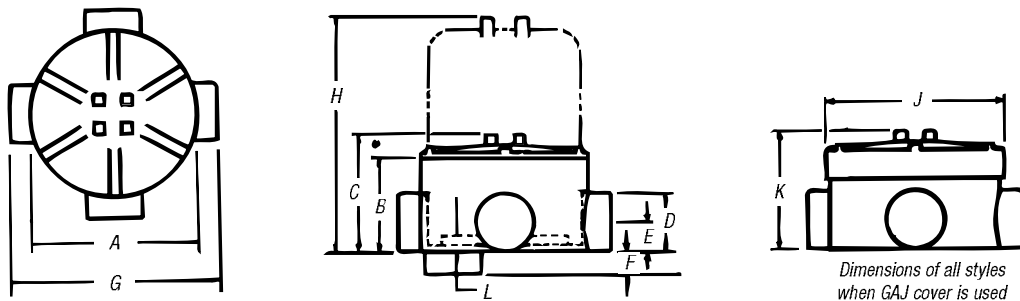

GAX

GAFX

GAS

GAD

GAJU

GAJ

Hazardous Location Fittings

Dimensions and Cubic Inches (CI) for External Hubs

EXUN and EXUNL

HUB SIZE	DIMENSIONS (IN.)										
	A	B	C	D	E	F	G	H	J	K	CI
1/2"	3 ³ / ₃₂ "	3 ¹ / ₈ "	2 ²¹ / ₃₂ "	2 ¹ / ₁₆ "	4	3 ³ / ₈ "	4 ¹ / ₄ "	1 ¹ / ₄ "	1 ¹ / ₁₆ "	1 ¹ / ₆₄ "	20.3
3/4"	3 ³ / ₃₂ "	3 ¹ / ₈ "	2 ²⁷ / ₃₂ "	2 ¹ / ₁₆ "	4	3 ³ / ₈ "	4 ¹ / ₄ "	1 ¹ / ₄ "	1 ¹ / ₁₆ "	1 ¹ / ₆₄ "	20.3
1"	3 ³ / ₃₂ "	3 ¹ / ₁₆ "	3 ¹ / ₄ "	2 ¹ / ₄ "	4	3 ¹¹ / ₁₆ "	4 ¹ / ₄ "	1 ¹ / ₁₆ "	1 ¹ / ₁₆ "	1 ¹ / ₆₄ "	20.0

GAC, GAE, GAL, GALB, GAT and GAX

COVER OPENING	HUB SIZE	DIMENSIONS (IN.)											
		A	B	C	D	E	F	G	H	J	K	L	CI
3 ¹ / ₁₆ "	1/2"	4"	2 ¹ / ₄ "	2 ¹ / ₁₆ "	1 ³ / ₈ "	1 ¹ / ₁₆ "	1 ¹ / ₁₆ "	5 ⁵ / ₁₆ "	5 ⁵ / ₁₆ "	4 ³ / ₁₆ "	3 ³ / ₁₆ "	9 ¹ / ₁₆ "	18.8
3 ¹ / ₁₆ "	3/4"	4"	2 ¹ / ₄ "	2 ¹ / ₁₆ "	1 ³ / ₈ "	1 ¹ / ₁₆ "	1 ¹ / ₁₆ "	5 ⁵ / ₁₆ "	5 ⁵ / ₁₆ "	4 ³ / ₁₆ "	3 ³ / ₁₆ "	9 ¹ / ₁₆ "	18.8
3 ¹ / ₁₆ "	1"	4"	2 ¹ / ₄ "	2 ¹ / ₁₆ "	1 ⁵ / ₈ "	1 ³ / ₁₆ "	2 ⁷ / ₃₂ "	5 ¹ / ₂ "	5 ⁵ / ₁₆ "	4 ³ / ₁₆ "	3 ³ / ₁₆ "	9 ¹ / ₁₆ "	18.8
3 ²⁹ / ₃₂ "	1 ¹ / ₄ "	4 ⁵ / ₁₆ "	3"	3 ¹ / ₁₆ "	2 ¹ / ₁₆ "	1 ¹ / ₃₂ "	1 ¹ / ₈ "	5 ¹¹ / ₁₆ "	—	4 ³ / ₁₆ "	3 ¹ / ₁₆ "	5 ¹ / ₈ "	28.0
5 ³ / ₁₆ "	1 ¹ / ₂ "	5 ³ / ₄ "	4 ¹ / ₄ "	5 ¹ / ₁₆ "	2 ¹ / ₈ "	1 ¹ / ₁₆ "	1 ¹ / ₈ "	6 ³ / ₈ "	—	6 ¹ / ₁₆ "	5 ¹ / ₃₂ "	13 ¹ / ₁₆ "	69.3
5 ³ / ₁₆ "	2"	5 ³ / ₄ "	4 ¹ / ₄ "	5 ¹ / ₁₆ "	2 ¹ / ₈ "	1 ¹ / ₁₆ "	1 ¹ / ₈ "	6 ³ / ₈ "	—	6 ¹ / ₁₆ "	5 ¹ / ₃₂ "	13 ¹ / ₁₆ "	69.3