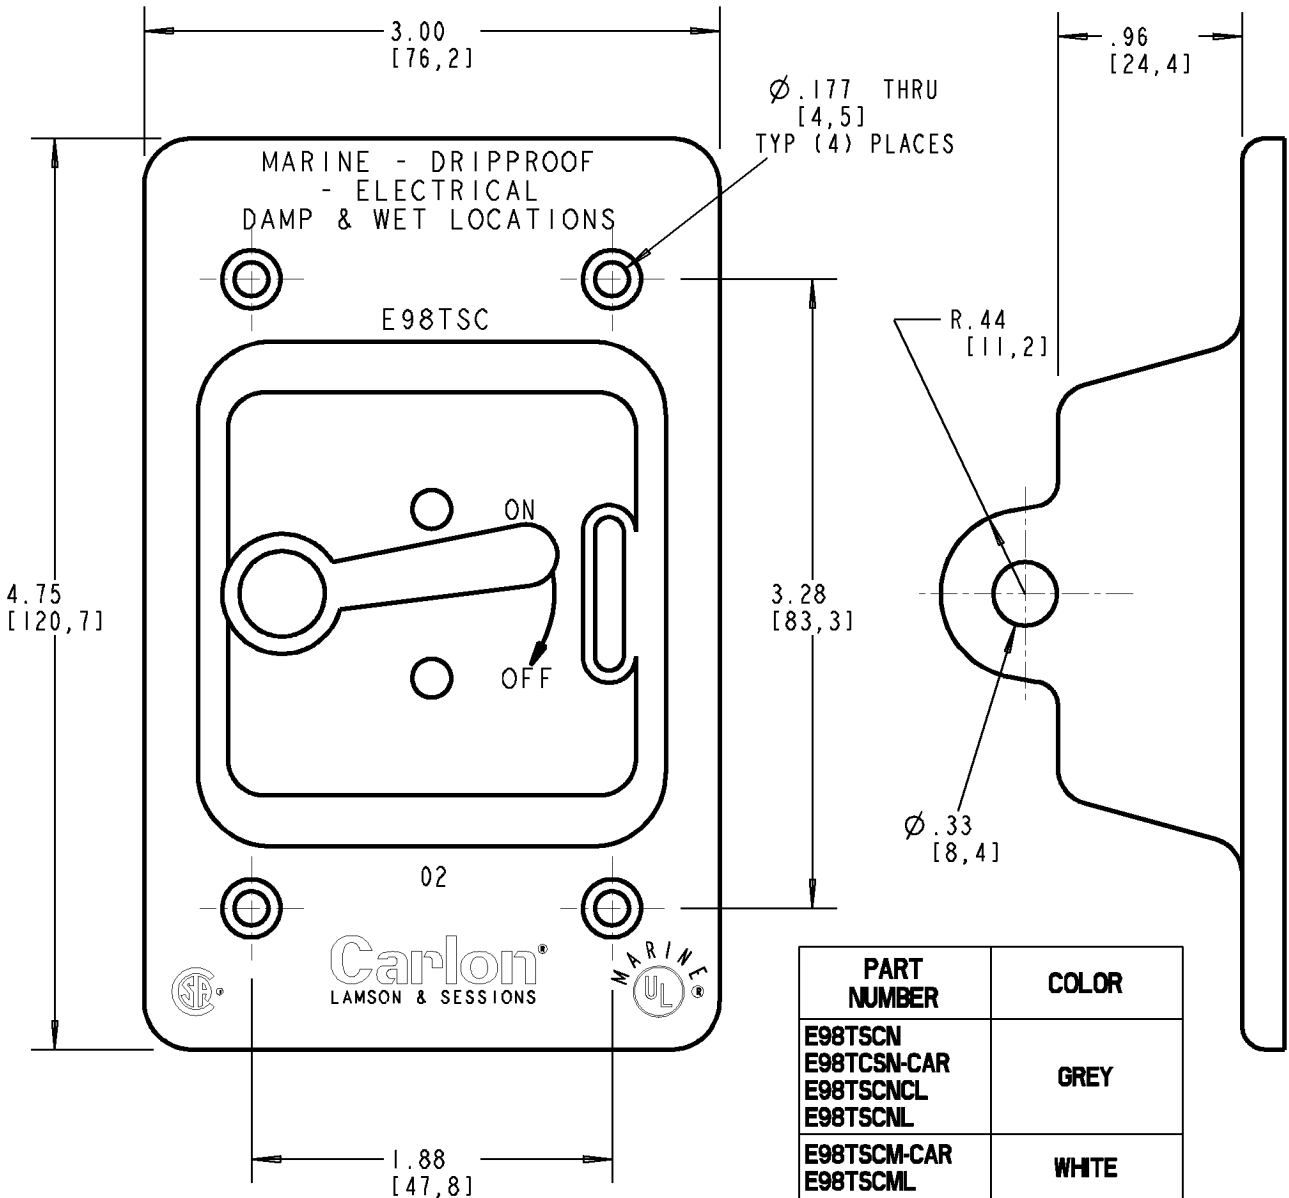

Carlton®

PART NUMBER	COLOR
E98TSCN E98TSCN-CAR E98TSCNCL E98TSCNL	GREY
E98TSCM-CAR E98TSCML	WHITE

NOTE:
GASKET AND MOUNTING SCREWS INCLUDED

GENERAL NOTES		Thomas & Betts <small>www.tnb.com</small>			
1. ALL DIMENSIONS ARE FOR REFERENCE ONLY. 2. DIMENSIONS IN BRACKETS [] ARE IN METRIC UNITS.		DESCRIPTION: SINGLE GANG TOGGLE COVER WEATHERPROOF			
REVISIONS		ORIGINAL PROJECT NO / (ERN NO)	SHEET NO:	REV. NO:	DRAWING NO:
*** SEE ERN (****) FOR APPROVAL SIGNATURES & RELEASE DATE. PROJECT NO: ****		/ ()	1 OF 1	D	WSD-AC02732