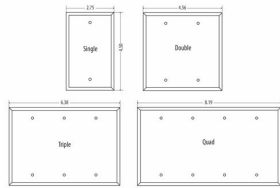

**STANDARD - WHITE SMOOTH**

**Standard Metal Wallplates: White Smooth  
2-Toggle**

**E03**

Catalog #: WW-TT

**APPLICATIONS**

Designed for use in home, commercial and industrial settings for enhanced durability and appearance.  
N/A

**UL LISTED**

File E212332

**GENERAL PRODUCT INFORMATION**

Color: White Smooth

**CONFIGURATION**

Gangs: 2

**PRODUCT MEASUREMENTS**

Wt. Ea. (Lbs.): 0.194

**PACKAGING**

Package Type: Polybag  
Std. Pkg.: 10  
Product UPC-A Labeled: Yes  
Weight (Lbs. Per/C): 19.40  
Ship Carton Length (in.): 24.61  
Ship Carton Width (in.): 4.57  
Ship Carton Height (in.): 5.75  
Ctn Weight (Lbs.): 14.44  
Pallet Qty: 4500.00  
UPC Number: 092326180559  
I2of5: 50092326180554