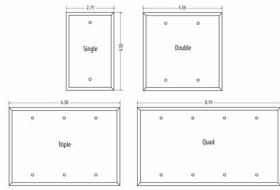

STANDARD - WHITE SMOOTH

**Standard Metal Wallplates: White Smooth
2-Duplex**

E03

Catalog #: WW-DD

APPLICATIONS

Designed for use in home, commercial and industrial settings for enhanced durability and appearance.
N/A

GENERAL PRODUCT INFORMATION

Color: White Smooth

CONFIGURATION

Gangs: 2

PRODUCT MEASUREMENTS

Wt. Ea. (Lbs.): 0.161

PACKAGING

Package Type: Polybag
Std. Pkg.: 10
Product UPC-A Labeled: Yes
Weight (Lbs. Per/C): 16.10
Ship Carton Length (in.): 24.61
Ship Carton Width (in.): 4.57
Ship Carton Height (in.): 5.75
Ctn Weight (Lbs.): 17.31
Pallet Qty: 4500.00
UPC Number: 092326180580
I2of5: 50092326180585