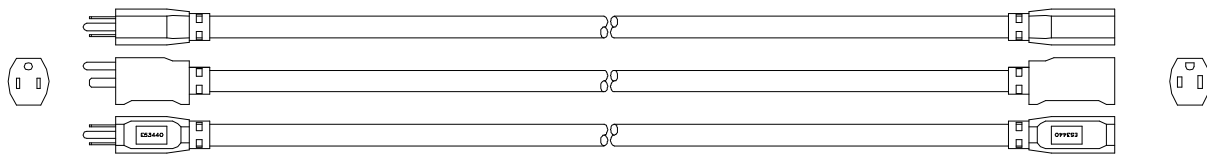

CATALOG NUMBER: See table below
DESCRIPTION: Hi Visibility-Lo Temp extension cord with enhanced cold temperature flexibility and a power indicator light in the cord connector
APPROVALS: UL Listed and CSA Certified, or UL/CUL Listed, Outdoor Use Cord Set

CONSTRUCTION PARAMETERS:

Conductor: SJTW, see table below for gauge
 Cable jacket material: Low temperature PVC, light blue
 Cord rating: Hard Usage per the National Electrical Code
 Cable legend type: Indent print

Note: Plug style may vary

Attachment plug configuration: NEMA 5-15P
 Cord connector configuration: NEMA 5-15R
 Plug and connector material: Clear PVC, with neon power indicator lamp in the connector

ELECTRICAL AND ENVIRONMENTAL PROPERTIES:

Cable temperature rating: -50 to +60 °C
 Nominal operating voltage: 125 VAC
 Maximum operating current: See table below

Catalog no.	Gauge	Length	Current rating	Case qty	UPC
23678806	16/3	25 ft	13A	12	0 29892 02367 6
23688806		50 ft		12	0 29892 02368 3
23698806		100 ft	10A	6	0 29892 02369 0
24678806	14/3	25 ft	15A	6	0 29892 02467 3
24688806		50 ft		6	0 29892 02468 0
24698806		100 ft		13A	3
25680006	12/3	50 ft	15A	4	0 29892 02568 7
25690006		100 ft		4	0 29892 02569 4