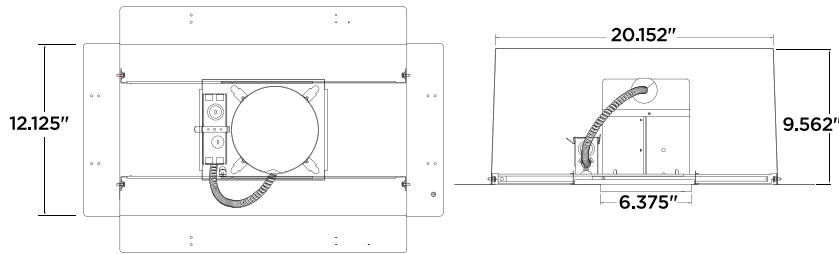

6" HOUSING

New Construction / IC Airtight Fire Barrier Housing

1128FB Fire Barrier Housing

Airtight construction

Meets airtight requirements for 2.0 CFM or less air leakage.

Safe – thermally protected, listed for damp location

IC housings approved for use in direct contact with insulation.

Adjustable housing

Housing adjusts vertically for various ceiling thicknesses.

One hour fire-rated barrier certified

Certified to ASTM E-119.

Features four knockouts for wiring flexibility.

Junction box with integral Romex connector, quick-push and lock connector and through-circuit wiring with 4-in/4-out #12 wire.

Heavy 24 gauge galvanized steel enclosure.

- Maximum two fixtures within 36 sq. ft. area.
- Minimum O.C. fixture spacing of 24" within same truss cavity.
- Minimum C.T.C. fixture spacing of 34" for adjacent truss cavity.
- Meets commercial building code safety standards for barriers.
- Replaces the need for time consuming construction of barriers on the job site.
- Meets following fire-rated specifications: UL263, UBC 7-1, NFPA 251, and ASI A2.1.
- Easy to install with 4 screws.
- Secure to framing prior to drywall.

RECESSED LIGHTING

6" OPEN TRIM

with white finish

1120-15

(1) Medium Base PAR30L 75w max.
(1) Medium Base BR30 65w max.

6" BAFFLE TRIM

with white finish

1125-14

(1) Medium Base PAR30L 75w max.
(1) Medium Base PAR30S 50w max.
(1) Medium Base BR30 65w max.

6" BAFFLE TRIM

with white finish

1126AT-14

(1) Medium Base PAR30L 75w max.
(1) Medium Base PAR30S 50w max.
(1) Medium Base BR30 65w max.

6" EYEBALL TRIM

with white finish

1136-15, 1136AT-15

(1) Medium Base PAR30L 75w max.
(1) Medium Base BR30 65w max.

6" SHOWER TRIM

with white aluminum ring and white glass diffuser

1133AT-15

(1) Medium Base 40w max.

6" SHOWER TRIM

with white aluminum ring and white drop plastic diffuser

1134-68

(1) Medium Base 40w max.

6" SHOWER TRIM

with white aluminum ring and clear fresnel glass

1155AT-15

(1) Medium Base 40w max.