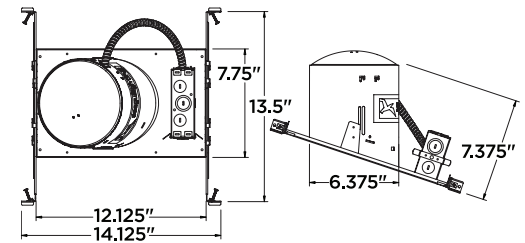

1109

Airtight construction

Meets airtight requirements for 2.0 CFM or less air leakage.

Safe – thermally protected, listed for damp location

IC housings approved for use in direct contact with insulation.

Adjustable housing

Housing adjusts vertically for various ceiling thicknesses.

Junction box with integral Romex connector

Features quick-push and lock connector and through-circuit wiring with 4-in/4-out #12 wire.

Adjustable socket assembly provides flexibility in lamping options.

Quick Hit™ captive nails included and positioned for fast, easy installation.

Break-away bar hangers extend and will not fall out of plaster flange.

Designed to fit ceiling slopes of 15° to 45°.

6" SLOPED TRIM

with white finish

1121-14

(1) Medium Base PAR38 75w max.