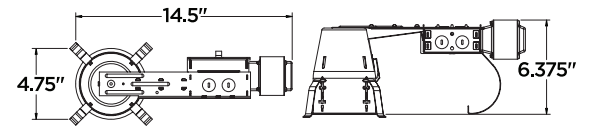

4" BAFFLE TRIM

with white finish

1226AT-14
(1) GU5.3 Bi-Pin Base MR16
50w max.

4" EYEBALL TRIM

with white finish

1236AT-15
(1) GU5.3 Bi-Pin Base MR16
50w max.

4" ADJUSTABLE EYEBALL TRIM

with white finish

1237AT-15
(1) GU5.3 Bi-Pin Base MR16
50w max.

4" SHOWER TRIM

with white frosted glass

12041AT-15
(1) GU5.3 Bi-Pin Base MR16
50w max.

RECESSED LIGHTING