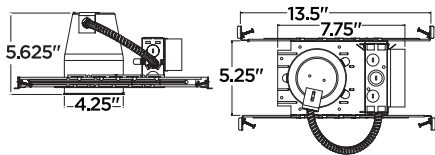

4" FLUORESCENT HOUSING

New Construction / Non-IC

1174L

Safe – thermally protected, listed for damp location

Non-IC housings approved for use at least 3" away from insulation.

Junction box with integral Romex connector

Features snap-on covers, pry-out knock-outs, riveted ground wire, and through-circuit wiring, with 4-in/4-out #12 wire.

Trouble-free ballast

Integral 120V HPF Electronic ballast offers years of trouble-free operation.

RECESSED LIGHTING

4" SHOWER TRIM

with white frosted glass

1152AT-15

(1) Gx24q-1 Base 4-Pin 13w max.

4" SHOWER TRIM

with clear fresnel glass

1153AT-15

(1) Gx24q-1 Base 4-Pin 13w max.

4" SHOWER TRIM

with white frosted dome glass

11092AT-15

(1) Gx24q-1 Base 4-Pin 13w max.

4" BAFFLE TRIM

with white finish

1156AT-14

(1) Gx24q-1 Base 4-Pin 13w max.

4" BAFFLE TRIM

with black baffle, white ring

1156AT-15

(1) Gx24q-1 Base 4-Pin 13w max.

4" MULTIPLIER TRIM

with white finish

1162AT-14

(1) Gx24q-1 Base 4-Pin 13w max.

4" WALL WASH TRIM

with white finish

11091AT-15

(1) Gx24q-1 Base 4-Pin 13w max.