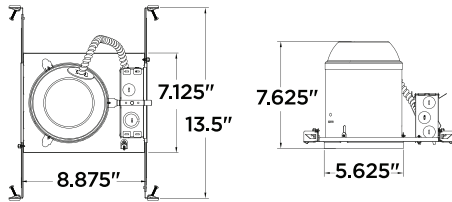

Quick Connectors

QC models come with quick connect wire connectors for fast connections to house wire.

RECESSED LIGHTING

5" SHOWER TRIM

with white aluminum ring and white glass diffuser

11135AT-15
(1) Medium Base PAR30L 35w max.