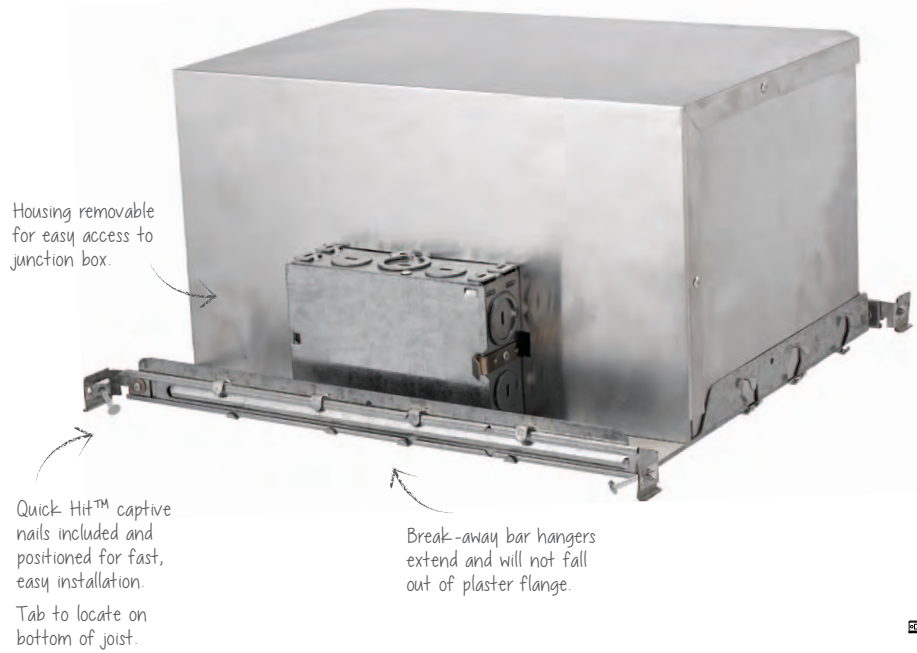

1215

Airtight construction

Meets airtight requirements for 2.0 CFM or less air leakage.

Safe – thermally protected, listed for damp location

IC housings approved for use in direct contact with insulation.

Junction box

Features snap-on covers, pry-out knock-outs, riveted ground wire, and through-circuit wiring, with 2-in/2-out #12 wire.