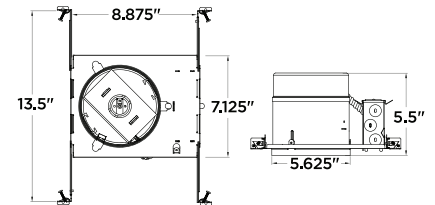

RECESSED LIGHTING

5" SHOWER TRIM

with white aluminum ring and white glass diffuser

11135AT-15
(1) Medium Base PAR30L 35w max.

5" SHOWER TRIM

with white aluminum ring and clear fresnel glass

11155AT-15
(1) Medium Base PAR30L 35w max.

5" OPEN SHOWER TRIM

with white deep cone baffle

11154AT-14
(1) Medium Base PAR30L 75w max.
(1) Medium Base PAR30S 50w max.

5" BAFFLE TRIM

with white finish

11151AT-14
(1) Medium Base PAR30L 75w max.
(1) Medium Base PAR30S 50w max.
(1) Medium Base BR30 65w max.

5" EYEBALL TRIM

with white finish

11136AT-15
(1) Medium Base PAR30S 75w max.

5" REGRESSED EYEBALL TRIM

with white finish

11137AT-15
(1) Medium Base PAR30S 50w max.