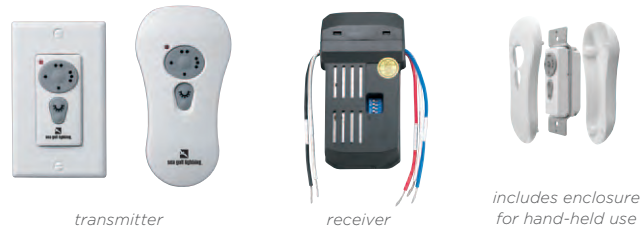

CATEGORY

A

FAN WALL CONTROL

1601-15

- Ivory and white knobs included
- Three speed settings
- Not for fans operated by remote

CATEGORY

B

COMBO REMOTE CONTROL KIT

16002-15

- For fans with manual reverse and incandescent light source
- Canopy installed receiver converts pull chain fan to remote capability
- Motor speed, reverse and downlight control
- White face plate included
- "Clam-shell" design enclosure for use as hand-held option
- Battery operated transmitter included, no hardwiring required

transmitter

receiver

includes enclosure for hand-held use

REMOTE CONTROL TRANSMITTER

16005-15

- Transmitter accessory / companion for use with existing or installed fans with receiver
- Delivers added flexibility of use as a wall mount remote or hand-held unit
- Reverse motor and downlight control
- White face plate included
- "Clam-shell" design enclosure for use as hand-held option
- Battery operated, no hardwiring required