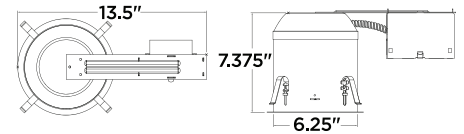

Features quick-push and lock connector and through-circuit wiring with 4-in/4-out #12 wire.

Trouble-free ballast

Integral 120V HPF Electronic ballast offers years of trouble-free operation.

6" BAFFLE TRIM