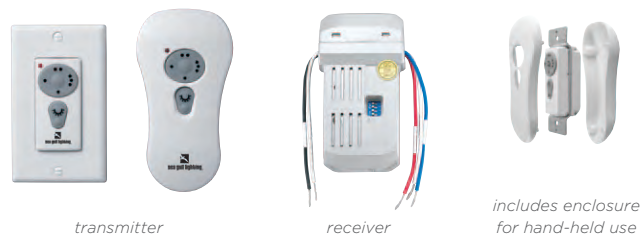

transmitter

receiver

includes enclosure for hand-held use