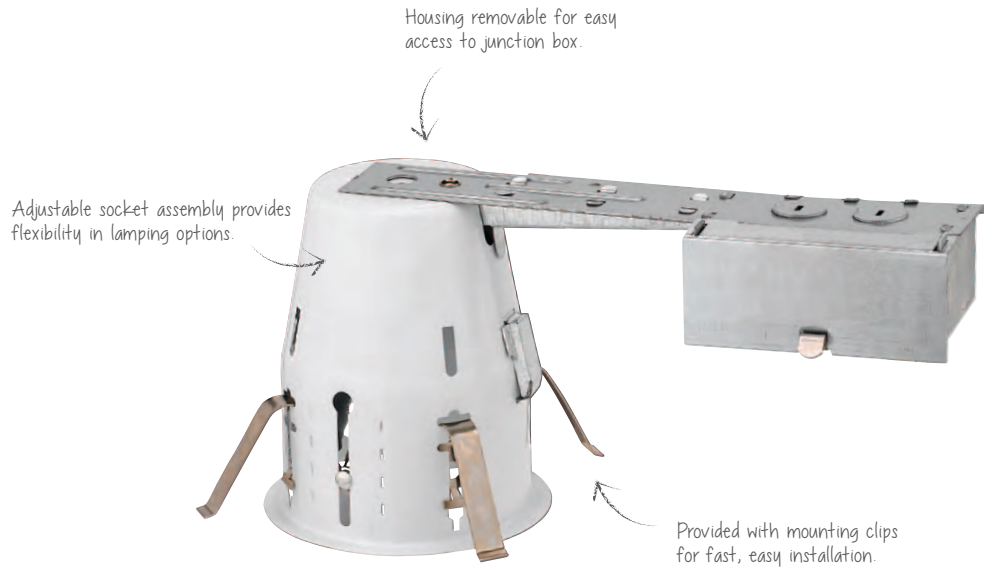

Non-IC housings approved for use at least 3" away from insulation.

Junction box

Features snap-on covers, pry-out knock-outs, riveted ground wire, and through-circuit wiring, with 2-in/2-out #12 wire.

RECESSED LIGHTING