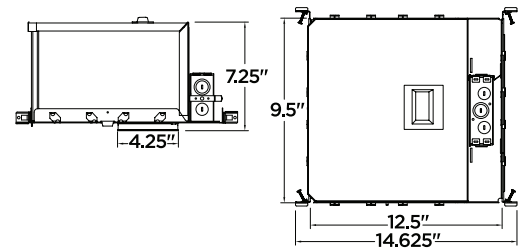

Trouble-Free 12V Transformer

Integral magnetic transformer offers years of trouble-free operation.

1226AT-14
(1) GU5.3 Bi-Pin Base MR16
50w max.

1236AT-15
(1) GU5.3 Bi-Pin Base MR16
50w max.

1237AT-15
(1) GU5.3 Bi-Pin Base MR16
50w max.

12041AT-15
(1) GU5.3 Bi-Pin Base MR16
50w max.

RECESSED LIGHTING