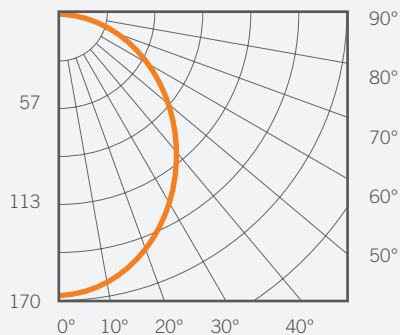

POLAR CANDELA DISTRIBUTION (3000K)

J-BOX COMPATIBILITY

Works with most metal and PVC 4" x 4" square J-Boxes, with minimum 1.5" depth.

SPECIFICATIONS

Color Temperature	2700K / 3000K / 4000K
Light Output (lumens)	425 / 450 / 475
Efficacy (lm/w)	45 / 47 / 50
Equivalent to	50 watt PAR 20 Halogen
Power Consumption	9.5 watts
Color Rendering	80 CRI
Beam Spread	100°
Operating Life	50,000 hours
Dimmable	Yes (down to 15%)
Voltage	120V
Power Factor	> .9
Operating Temperature	-20°C to +40°C (25° C nominal)
Construction	Die-cast aluminum, white painted finish
Lens	Sealed frosted acrylic
Warranty	5 year limited
Installation	4" recessed retrofit or 4" J-box (min. 1.5" depth)
Certification	

RECESSED HOUSING COMPATIBILITY ^{1,2}

The 4" Traverse can be retrofit into most 4" recessed housings including the following:

All-Pro	ET400R, EI400 ATSB, ET400 ATSB, ET400R ATSB
Halo	H99RTAT, H99RT
Commercial Electric	HBR2000R, HBR2000BA
Juno	TC1R, TC1, IC1
Lithonia Lighting	L3, L3R
Sea Gull Lighting	1105, 1115, 1179

¹ IC rated when used in IC approved recessed housings.

DIMMER COMPATIBILITY / APPROVED DIMMERS ²

While the 4" Traverse LED draws as few as 9.5 watts continuously, it could have an in-rush current spike and should therefore be treated as an 80 watt load when sizing dimmers. The maximum number of 4" Traverse units that should be used on a typical approved 600 watt dimmer is 7.

Ace	34050, 3027596
Leviton	6633-PL, 6684, 6631, IPI06-1LZ,
Lutron	RRD-10ND, SZ-6ND, HW-RPM-4A-120, HxD-6ND, QSG-6P, LP-RPM-4A-120, PHPM-WBX, S-600PR-WH, DV-600PR-WH, TG-600PR-WH, AY600P, Q600P, GL600, CN-600PHW, DV-603PG, S-600, S-600P, LG-600P, D-600PH, TT-300NLH, TG-603PG, DV-600PR-WH
LeGrand	DrRD4W

² Vendor approved housings and dimmers are subject to change without notice.