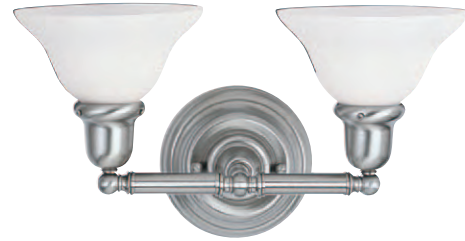

TWO LIGHT WALL / BATH

W: 18" H: 10.25" E: 10.25"
Height from center of outlet box
up: 7" down: 3.25"

44061-962
(2) Medium Base 100w max.

49065BLE-962
(2) GU24 Base Self Ballasted CFL
13w lamps included

Mounts up
or down

THREE LIGHT WALL / BATH

W: 24" H: 10.25" E: 10.25"
Height from center of outlet box
up: 7" down: 3.25"

44062-962
(3) Medium Base 100w max.

49066BLE-962
(3) GU24 Base Self Ballasted CFL
13w lamps included

Mounts up
or down