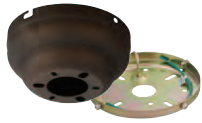

shown in
roman bronze

FLUSH MOUNT CANOPY

For lower ceilings, this flush mount canopy can easily be mounted directly on the top of most Sea Gull Lighting models, bringing your fan closer to the ceiling.