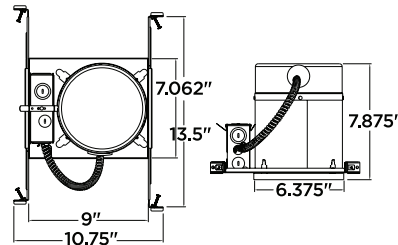

6" HOUSING

New Construction / IC Airtight

1128 1128QC with "Quick Connects"

Airtight Construction

Meets airtight requirements for 2.0 CFM or less air leakage.

Safe – thermally protected, listed for damp location

IC housings approved for use in direct contact with insulation.

Adjustable housing

Housing adjusts vertically for various ceiling thicknesses.

Junction box with integral Romex connector

Features quick-push and lock connector and through-circuit wiring with 4-in/4-out #12 wire.

Quick Connectors

QC models come with quick connect wire connectors for fast connections to house wire.

Adjustable socket assembly provides flexibility in lamping options.

Hinged door allows full access for wiring.

Notch for T-Bar ceilings, no clips required.

Break-away bar hangers extend and will not fall out of plaster flange.

Quick Hit™ captive nails included and positioned for fast, easy installation. Tab to locate on bottom of joist.

RECESSED LIGHTING

1120-15
(1) Medium Base PAR30L 75w max.
(1) Medium Base BR30 65w max.

1125-14
(1) Medium Base PAR30L 75w max.
(1) Medium Base PAR30S 50w max.
(1) Medium Base BR30 65w max.

1133AT-15
(1) Medium Base 40w max.

1134-68
(1) Medium Base 40w max.

1154AT-14
(1) Medium Base PAR30L 75w max.
(1) Medium Base PAR30S 50w max.
(1) Medium Base PAR38 90w max.

1155AT-15
(1) Medium Base 40w max.

1136-15, 1136AT-15
(1) Medium Base PAR30L 75w max.
(1) Medium Base BR30 65w max.

1126-14
(1) Medium Base PAR30L 75w max.
(1) Medium Base PAR30S 50w max.
(1) Medium Base BR30 65w max.

1151AT-14
(1) Medium Base PAR30L 75w max.
(1) Medium Base PAR30S 50w max.
(1) Medium Base BR30 65w max.
(1) Medium Base PAR38 90w max.