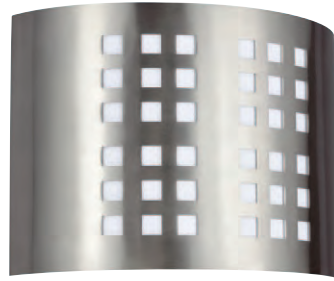

**TWO LIGHT
WALL / BATH SCONCE**

with brushed nickel finish and white acrylic diffuser

W: 11.75" H: 8.75" E: 4"
Height from center of outlet box up: 6.75"

O 49439L-962
(2) G24q-1 Base Double Biax
13w max.
120V NPF Electronic Ballast