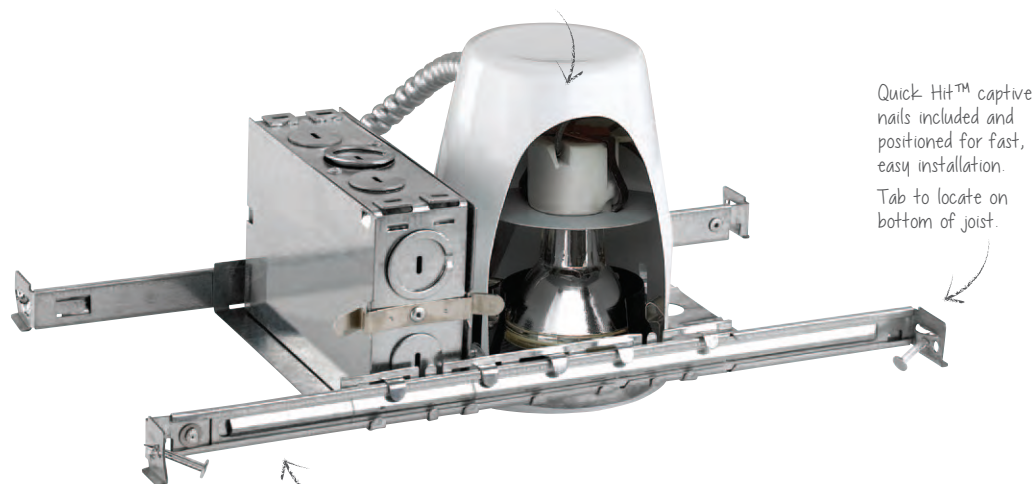

4" HOUSING

New Construction / Non-IC

1105

Safe – thermally protected, listed for damp location

Non-IC housings approved for use at least 3" away from insulation.

Adjustable housing

Housing adjusts vertically for various ceiling thicknesses.

Junction box

Features snap-on covers, pry-out knock-outs, riveted ground wire, and through-circuit wiring, with 4-in/4-out #12 wire.

Adjustable socket assembly provides flexibility in lamping options.

Quick Hit™ captive nails included and positioned for fast, easy installation. Tab to locate on bottom of joist.

Break-away bar hangers extend and will not fall out of plaster flange.