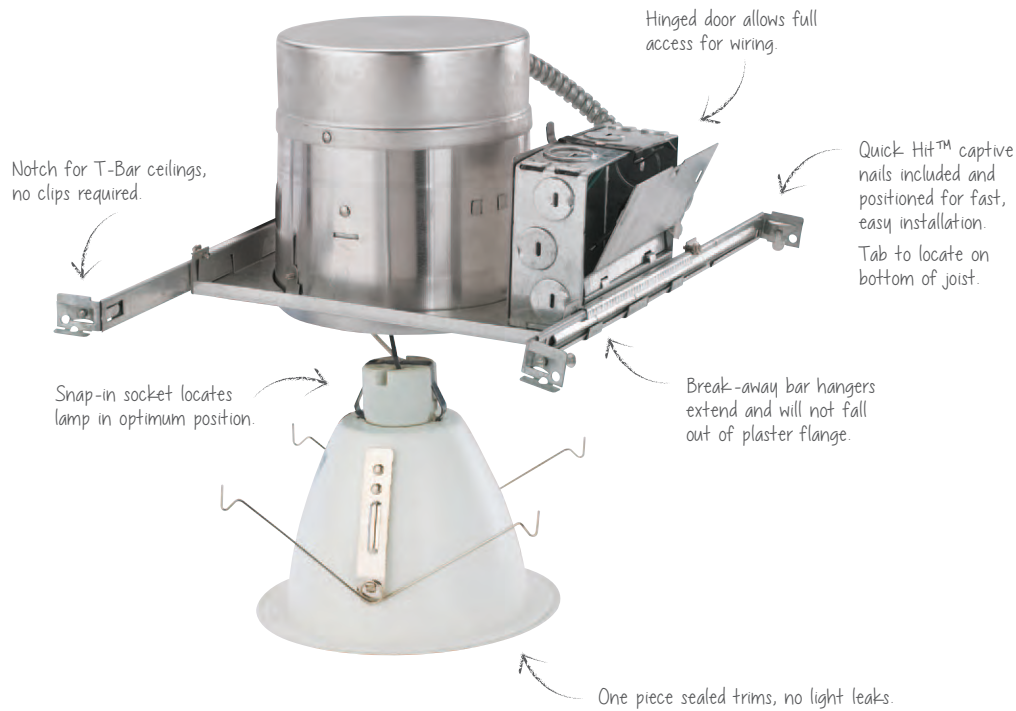

11119

Airtight construction

Meets airtight requirements for 2.0 CFM or less air leakage.

Safe – thermally protected, listed for damp location

IC housings approved for use in direct contact with insulation.

Adjustable housing

Housing adjusts vertically for various ceiling thicknesses.

Junction box with integral Romex connector

Features snap-on covers, pry-out knock-outs, riveted ground wire, and through-circuit wiring, with 4-in/4-out #12 wire.