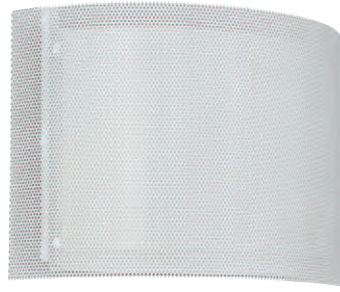

ONE LIGHT WALL / BATH SCONCE

*with white metal screen and
white acrylic diffuser*

W: 11.75" H: 8.75" E: 4"
Height from center of outlet box
up: 4.5"

E 49332BLE-15
(1) GU24 Base Self Ballasted CFL
18w lamp included