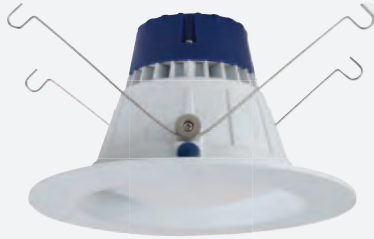

PRODUCT INFORMATION

14606S-15

3000K
White Finish

Optional accessory: 14610

For recessed housings without integral "C" clips