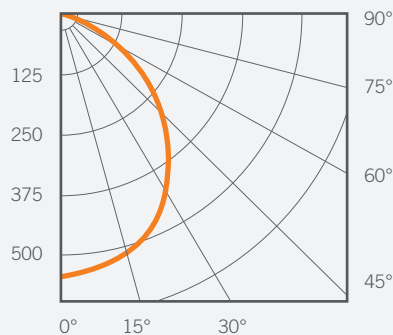

POLAR CANDELA DISTRIBUTION

DIMMER COMPATIBILITY / APPROVED DIMMERS*

While the 5" / 6" Recessed LED Retrofit can draw as few as 20 watts continuously, it could have an in-rush current spike and should therefore be treated as an 170 watt load when sizing incandescent dimmers.

Lutron	AY-600P, DV-603PG, DVCL-153PL, TT-300, CN-600P, S-600P, TG-600P, TGCL-153P, LGCL-153PL, GL-600H-DK, D-603PH, MA-600, DV-600P
LeGrand	DLV709-PLA, DCL453-PTC, D703-PTC, CD703-PW, CDLV703-PW

* Vendor approved housings and dimmers are subject to change without notice.