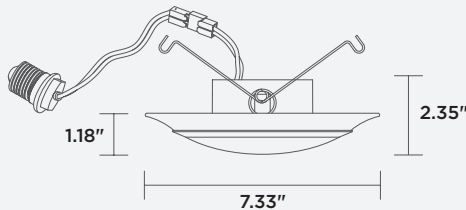

ZONAL LUMEN SUMMARY (3000K)

Zone	Lumens	% Total
0° - 30°	214.9	27%
0° - 40°	349.3	43.9%
0° - 60°	610.2	76.7%
0° - 90°	789.7	99.3%
0° - 180°	795.2	100%