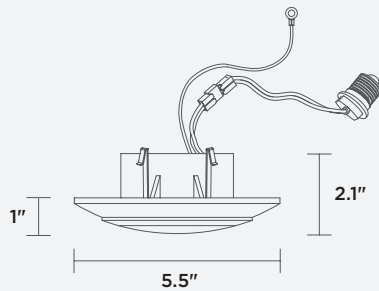

Shown with included Edison Base socket adapter

ZONAL LUMEN SUMMARY (3000K)

Zone	Lumens	% Total
0° - 30°	127	26.9%
0° - 40°	206.4	43.7%
0° - 60°	361.5	76.5%
0° - 90°	470	99.5%
0° - 180°	472.5	100%