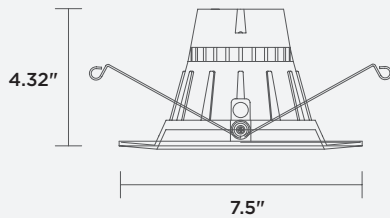

SPECIFICATIONS

The 5" / 6" Recessed LED Retrofit is a high output recessed retrofit downlight that delivers the performance of traditional downlights, while reducing energy and operating costs by up to 75%. Ideal for general lighting in residential and commercial applications, the wet listed Recessed LED Retrofit can also be used as a shower light.

Color Temperature	3000K
Light Output (lumens)	1100
Efficacy (lm/w)	55
Equivalent to	75 watt PAR38 Halogen
Power Consumption	20 watts
Color Rendering	80 CRI
Beam Spread	85°
Operating Life	40,000 hours
Dimmable	Yes (down to 10% on select dimmers)
Voltage	120V AC
Power Factor	> .9
Operating Temperature	-20°C to +40°C (25° C nominal)
Construction	Aluminum housing
Lens	White acrylic
Warranty	5 year limited
Installation	IC rated when used in approved IC housings
Certification	

ZONAL LUMEN SUMMARY

Zone	Lumens	% Total
0° - 30°	407	35%
0° - 40°	642	55.1%
0° - 60°	1008	86.5%
0° - 90°	1165	100%
0 - 180°	1165	100%

INSTALLATION

The Recessed LED Retrofit is incredibly easy to install with its included torsion springs and Edison base socket adapter. For recessed housings without integral "C" clips, use accessory part 14610.

Retrofits into 5" and 6" recessed housings with the minimum lamp compartment dimensions below:

Zone	Diameter	Height
5" Recessed Housing	5.5"	7.67"
6" Recessed Housing	6.9"	7.4"

* IC rated when used in IC approved recessed housings.