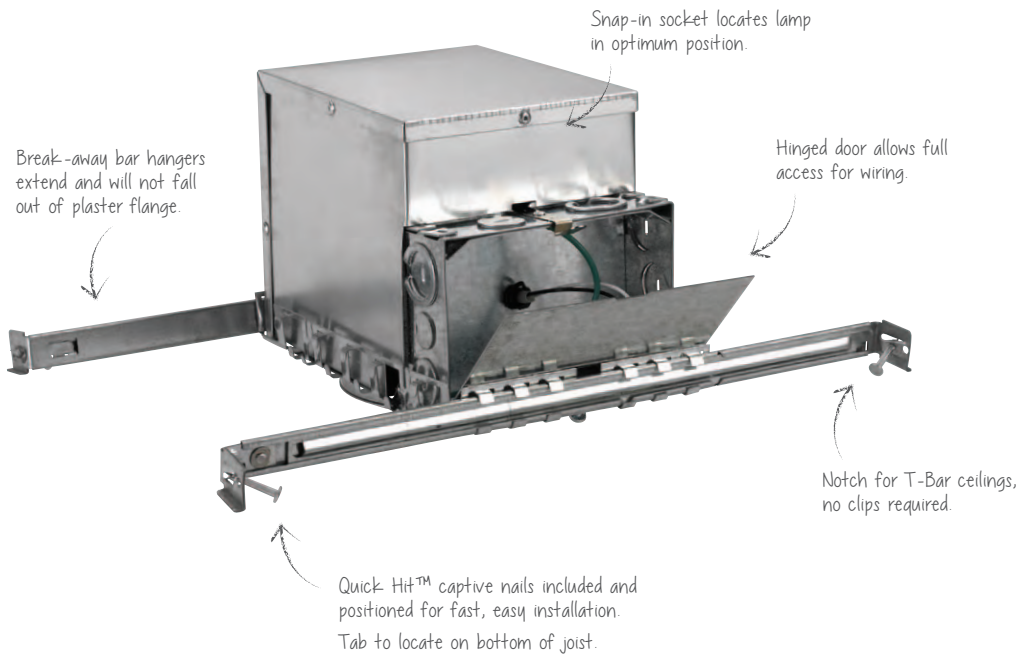

1179

Airtight construction

Meets airtight requirements for 2.0 CFM or less air leakage.

Safe – thermally protected, listed for damp location

IC housings approved for use in direct contact with insulation.

Adjustable housing

Housing adjusts vertically for various ceiling thicknesses.

Junction box

Features snap-on covers, pry-out knock-outs, riveted ground wire, and through-circuit wiring, with 2-in/2-out #12 wire.

RECESSED LIGHTING