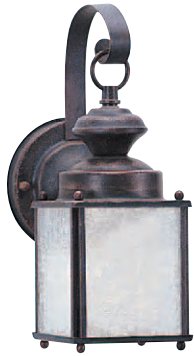

**SMALL ONE LIGHT
OUTDOOR WALL LANTERN**

W: 4" H: 11.25" E: 5.75"
Height from center of outlet box
up: 6"

E 8980BLE-08
(1) GU24 Base Self Ballasted CFL
13w lamp included