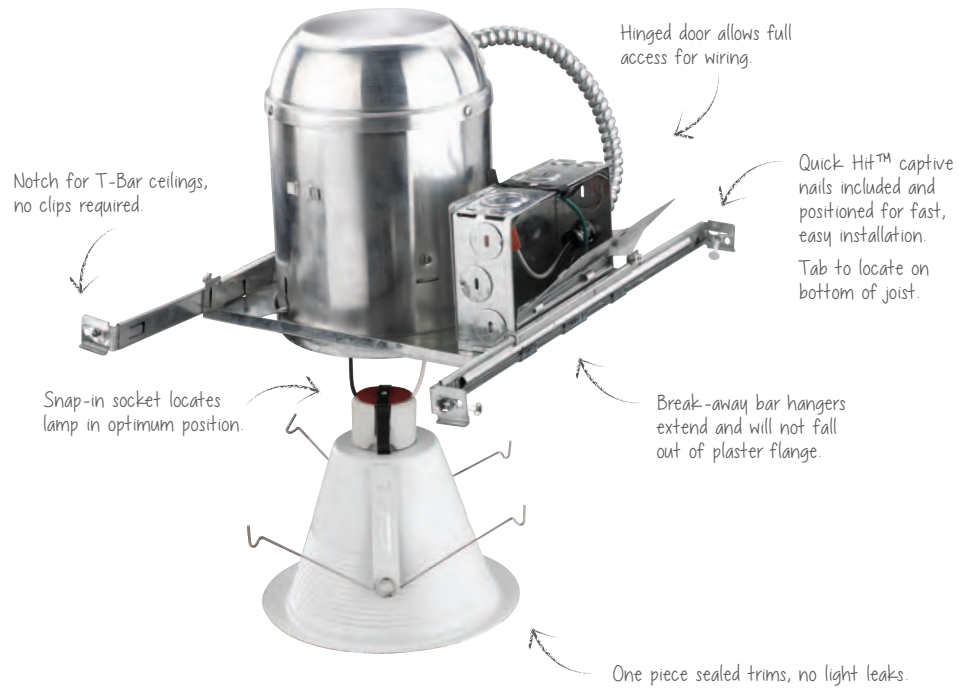

Quick Connectors

QC models come with quick connect wire connectors for fast connections to house wire.

RECESSED LIGHTING

5" SHOWER TRIM

with white aluminum ring and white glass diffuser

11135AT-15
(1) Medium Base PAR30L 35w max.