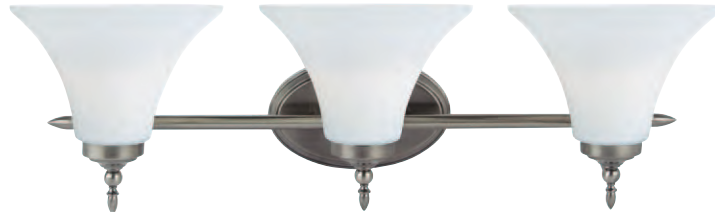

THREE LIGHT WALL / BATH

W: 27" H: 8.25" E: 9.75"
Height from center of outlet box
up: 5.25" down: 3"

Mounts up
or down

41182-965
(3) Medium Base 100w max.

41182BLE-965
(3) GU24 Base Self Ballasted CFL
13w lamps included