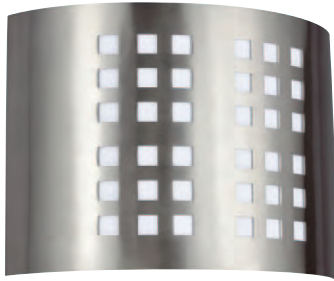

 RELATED PRODUCT

**MIDLAND
 CEILING**, p.290
 Brushed Nickel

**ONE LIGHT
WALL / BATH SCONCE**

with brushed nickel finish and white acrylic diffuser

W: 11.75" H: 8.75" E: 4"
Height from center of outlet box up: 6.75"