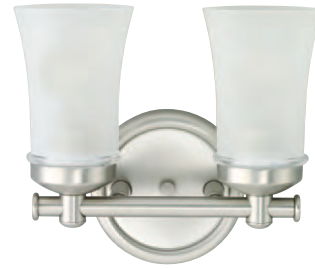

TWO LIGHT WALL / BATH

W: 11" H: 10.25" E: 6.25"
Height from center of outlet box
up: 7.25" down: 3"

44483-965
(2) Medium Base 100w max.

44483BLE-965
(2) GU24 Base Self Ballasted CFL
13w lamps included

Mounts up
or down

THREE LIGHT WALL / BATH

W: 17.5" H: 10.25" E: 6.25"
Height from center of outlet box
up: 7.25" down: 3"

44484-965
(3) Medium Base 100w max.

44484BLE-965
(3) GU24 Base Self Ballasted CFL
13w lamps included

Mounts up
or down