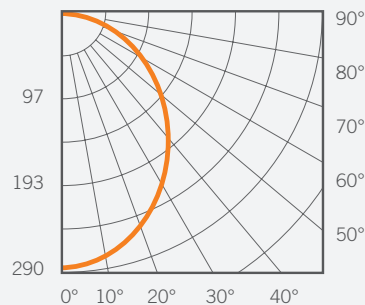

POLAR CANDELA DISTRIBUTION (3000K)

J-BOX COMPATIBILITY

Works with most metal and PVC 4" x 4" square J-Boxes, with minimum 1.5" depth.

SPECIFICATIONS

Color Temperature	2700K / 3000K / 4000K
Light Output (lumens)	700 / 750 / 775
Efficacy (lm/w)	48 / 52 / 53
Equivalent to	75 watt BR30 Incandescent
Power Consumption	14.5 watts
Color Rendering	80 CRI
Beam Spread	105°
Operating Life	50,000 hours
Dimmable	Yes (down to 15%)
Voltage	120V
Power Factor	> .7
Operating Temperature	-20°C to +40°C (25° C nominal)
Construction	Die-cast aluminum, white painted finish
Lens	Sealed frosted acrylic
Warranty	5 year limited
Installation	5" or 6" recessed retrofit or 4" J-box (min. 1.5" depth)
Certification	

RECESSED HOUSING COMPATIBILITY ^{1,2}

The 6" Traverse can be retrofit into most 5" / 6" recessed housings including the following. For housings without integral "C" clips, use accessory part 14610.

All-Pro	EI500AT, EI500RAT, ET500, ET500R, EI700AT, EI700RAT, EI700ATNB, EI700, EI700R, EI700NB, ET700, ET700R, EI700U, EI700UAT, EI2700AT, EI2700, ET2700, ET2700R
Capri	CR1, PR1, QL1, R9ASIC
Commercial Electric	H3, H17, H18
Elco	EL71CA
Halo	H7ICAT, H7RICAT, H7ICT, H7RICT, H7ICATNB, H7ICTNB, H7T, H7RT, H7TNB, H7TCP, H7UICAT, H7UICATNB, H27RICAT, H27RICT, H27RICT, H27T, H27RT, H5ICAT, H5RICAT, H5T, H5RT, H25ICAT
Juno	ICC22/R/W/S, IC23/W, IC21/R, TC2/R, IC20, IC25/W/S, TC20
Lightolier	11041CS/ICR/SIC/SICR, 1104ICX (w/ML7RAB adapter)
Lithonia	L7X, L7XP
Prescolite	IBXS
Progress	P87 (w/ML7RAB adapter). Requires mounting clip accessory (sold separately). Consult factory for details.
Sea Gull Lighting	1128, 1128QC, 11028, 11028QC, 11128, 11128QC, 11118, 11018, 1128FB
Thomas	PS1, PS9RM

¹ IC rated when used in IC approved recessed housings.

DIMMER COMPATIBILITY / APPROVED DIMMERS ²

The maximum number of 6" Traverse units that should be used on a typical approved 600 watt dimmer is 5.

Lutron	DV-600PR-WH, DV-603PG, S-600, S-600P, TG-603PG
LeGrand	DrRD4W

² Vendor approved housings and dimmers are subject to change without notice.