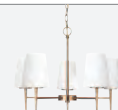

Mounts up
or down

 RELATED PRODUCT

DRISCOLL
INDOOR, p.28

Brushed Nickel / Satin Bronze

ONE LIGHT WALL / BATH

W: 5.25" H: 11.75" E: 6.75"
 Height from center of outlet box
 up: 8.75"

 **4140401-962**
 (1) Medium Base 100w max.