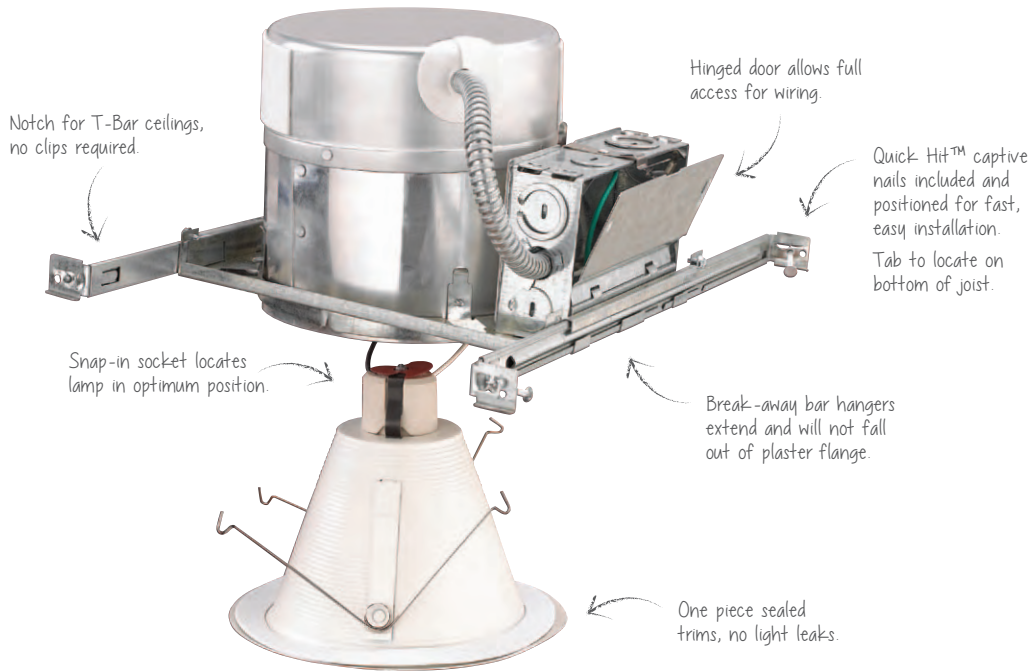

11019

Airtight construction

Meets airtight requirements for 2.0 CFM or less air leakage..

Safe – thermally protected, listed for damp location

IC housings approved for use in direct contact with insulation.

Adjustable housing

Housing adjusts vertically for various ceiling thicknesses.

Junction box with integral Romex connector

Features quick-push and lock connector and through-circuit wiring with 4-in/4-out #12 wire.