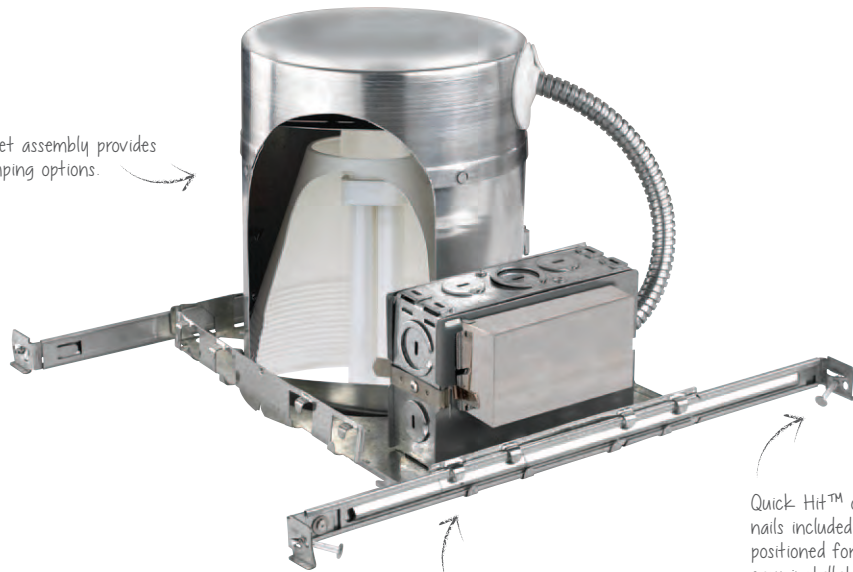

6" FLUORESCENT HOUSING

New Construction / IC Airtight

1180L 1180LQC with "Quick Connects"

Airtight construction

Meets airtight requirements for 2.0 CFM or less air leakage.

Safe – thermally protected, listed for damp location

IC housings approved for use in direct contact with insulation.

Adjustable housing

Housing adjusts vertically for various ceiling thicknesses.

Trouble-free ballast

Integral 120V HPF Electronic ballast offers years of trouble-free operation.

Quick Connectors

QC models come with quick connect wire connectors for fast connections to house wire.

Adjustable socket assembly provides flexibility in lamping options.

Break-away bar hangers extend and will not fall out of plaster flange.

Quick Hit™ captive nails included and positioned for fast, easy installation. Tab to locate on bottom of joist.

RECESSED LIGHTING

1157AT-14
(1) Gx24q-3 Base 4-Pin 26w max.

1157AT-15
(1) Gx24q-3 Base 4-Pin 26w max.

1160AT-14
(1) Gx24q-3 Base 4-Pin 26w max.

1160AT-22
(1) Gx24q-3 Base 4-Pin 26w max.

11061AT-861
(1) Gx24q-3 Base 4-Pin 26w max.

11063AT-15
(1) Gx24q-3 Base 4-Pin 26w max.

11233AT-15
(1) Gx24q-3 Base 4-Pin 26w max.

11255AT-15
(1) Gx24q-3 Base 4-Pin 26w max.

11235AT-15
(1) Gx24q-3 Base 4-Pin 26w max.