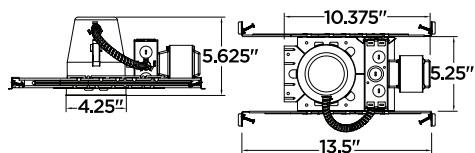

Trouble-Free 12V Transformer

Integral magnetic transformer offers years of trouble-free operation.

Easy access housing

Housing is removable for easy access to junction box.

RECESSED LIGHTING

4" BAFFLE TRIM