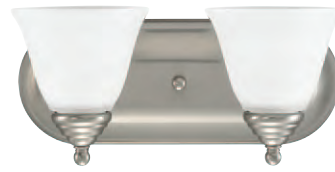

TWO LIGHT WALL / BATH

W: 14.25" H: 6.75" E: 8"
Height from center of outlet box
up: 3.5" down: 3.25"

44576-962
(2) Medium Base 100w max.

Mounts up
or down

THREE LIGHT WALL / BATH

W: 22.25" H: 6.75" E: 8"
Height from center of outlet box
up: 3.5" down: 3.25"

44577-962
(3) Medium Base 100w max.

Mounts up
or down