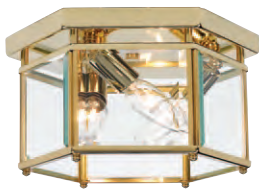

RELATED PRODUCT

BRETTON PENDANTS, p.242

Brushed Nickel /
Heirloom Bronze / Polished Brass

**THREE LIGHT
CEILING FLUSH MOUNT**

*with polished brass finish
and clear beveled glass*

L: 8.75" W: 10" H: 6"

7648-02

(3) Candelabra Base 40w max.