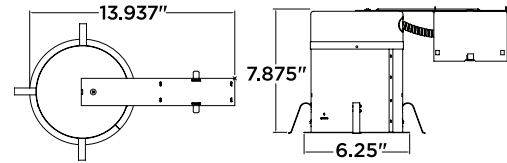

11018

Airtight construction

Meets airtight requirements for 2.0 CFM or less air leakage.

Safe – thermally protected, listed for damp location

IC housings approved for use in direct contact with insulation.

Fast, easy installation

Provided with mounting clips.

Junction box

Features snap-on covers, pry-out knock-outs, riveted ground wire, and through-circuit wiring, with 2-in/2-out #12 wire.