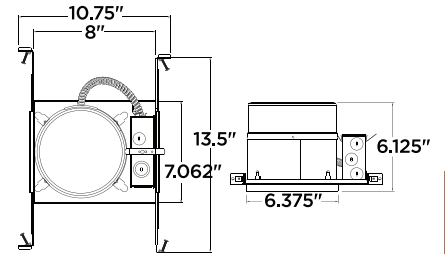

Junction box with integral Romex connector

Features quick-push and lock connector and through-circuit wiring with 4-in/4-out #12 wire.

6" EYEBALL TRIM
with white finish

1136AT-15
(1) Medium Base PAR30L 75w max.
(1) Medium Base BR30 65w max.