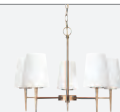

RELATED PRODUCT

DRISCOLL
INDOOR, p.28

Brushed Nickel / Satin Bronze