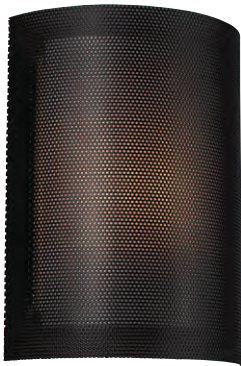

ONE LIGHT WALL / BATH SCONCE

*with black metal screen and
white acrylic diffuser*

W: 8.5" H: 11.75" E: 3.75"
Height from center of outlet box
up: 6"

E 49333BLE-12
(1) GU24 Base Self Ballasted CFL
18w lamp included