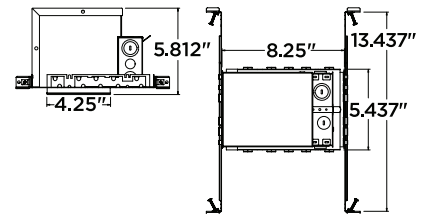

Junction box

Features snap-on covers, pry-out knock-outs, riveted ground wire, and through-circuit wiring, with 2-in/2-out #12 wire.