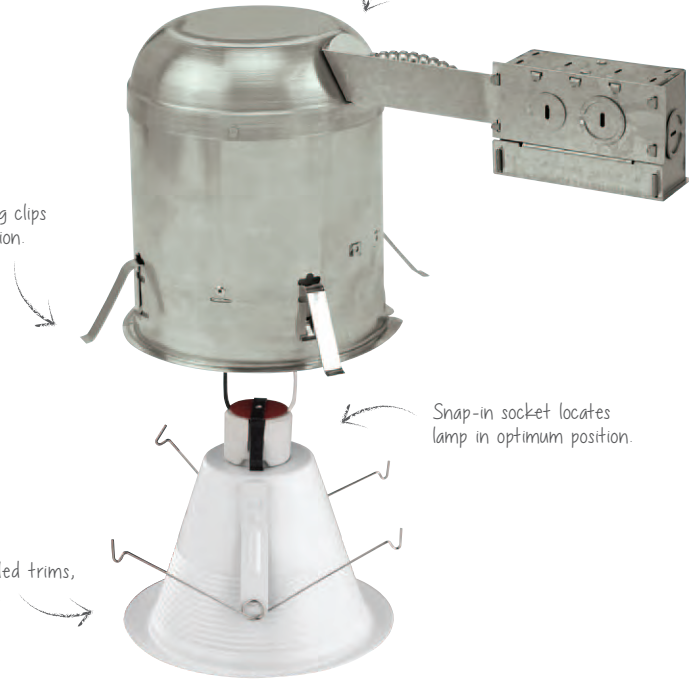

Provided with mounting clips for fast, easy installation.

Housing removable for easy access to junction box.