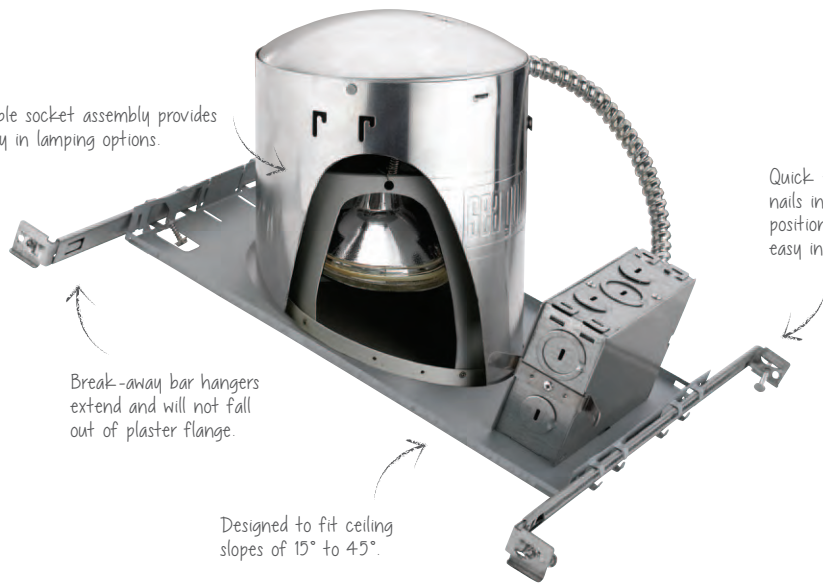

1109

Airtight construction

Meets airtight requirements for 2.0 CFM or less air leakage.

Safe – thermally protected, listed for damp location

IC housings approved for use in direct contact with insulation.

Adjustable housing

Housing adjusts vertically for various ceiling thicknesses.

Junction box with integral Romex connector

Features quick-push and lock connector and through-circuit wiring with 4-in/4-out #12 wire.

Adjustable socket assembly provides flexibility in lamping options.

Quick Hit™ captive nails included and positioned for fast, easy installation.

Break-away bar hangers extend and will not fall out of plaster flange.

Designed to fit ceiling slopes of 15° to 45°.

6" SLOPED TRIM

with white finish

1121-14

(1) Medium Base PAR38 75w max.