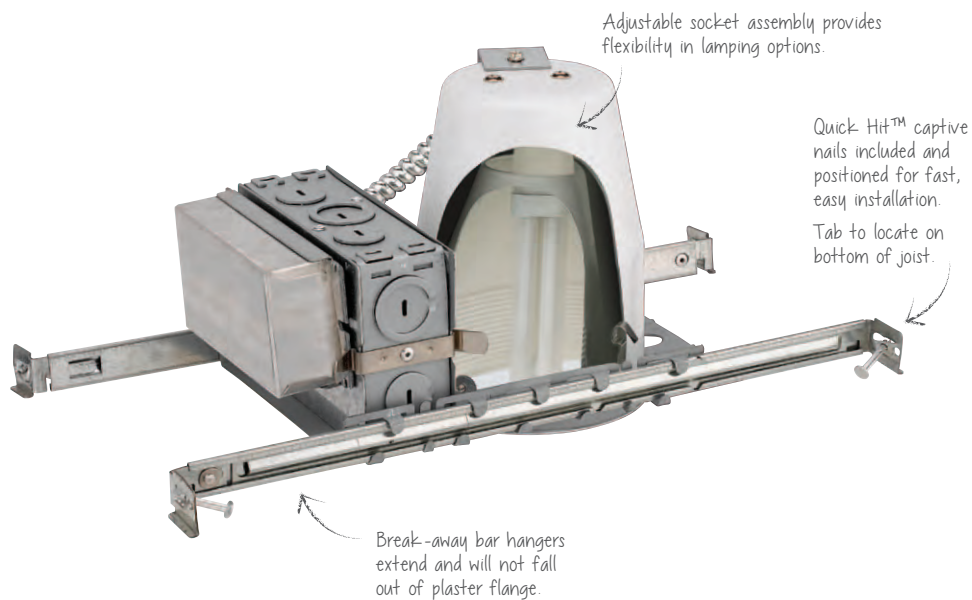

4" FLUORESCENT HOUSING

New Construction / Non-IC

1170L

Safe – thermally protected, listed for damp location

Non-IC housings approved for use at least 3" away from insulation.

Adjustable housing

Housing adjusts vertically for various ceiling thicknesses.

Junction box

Features snap-on covers, pry-out knock-outs, riveted ground wire, and through-circuit wiring, with 4-in/4-out #12 wire.

Trouble-free ballast

Integral 120V HPF Electronic ballast offers years of trouble-free operation.