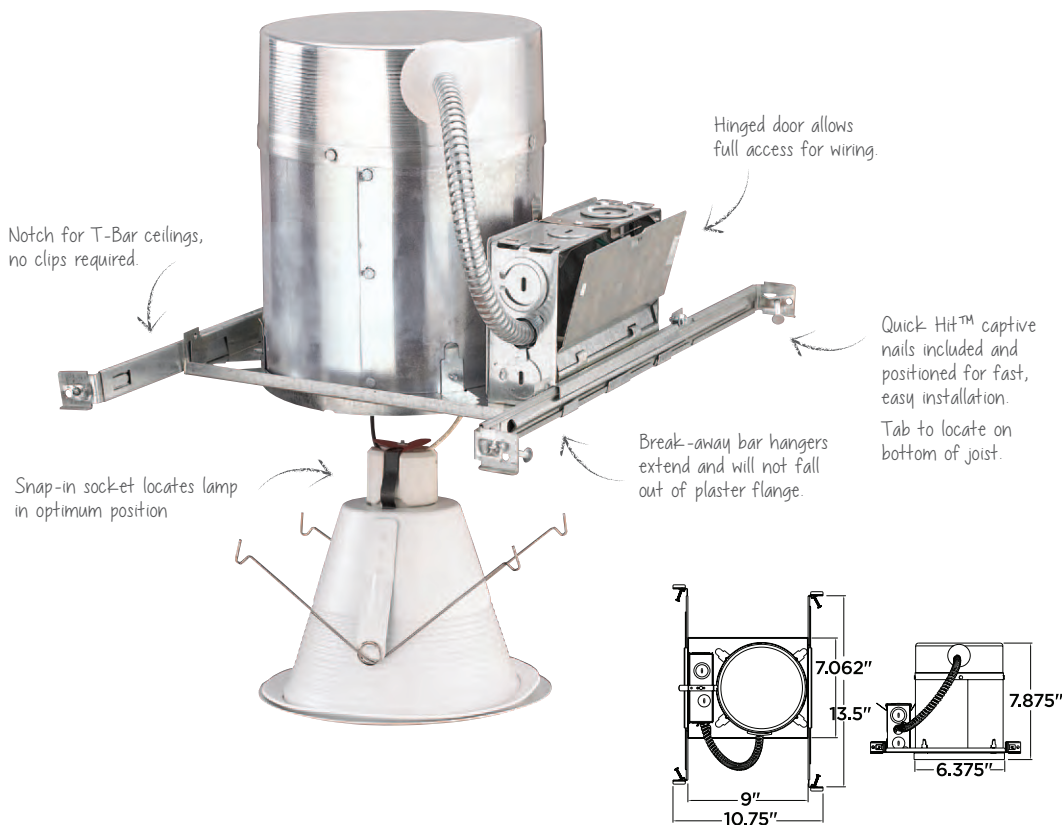

11028
11028QC with "Quick Connects"
11028BLE ENERGY STAR® qualified

Airtight Construction

Meets airtight requirements for 2.0 CFM or less air leakage.

Safe – thermally protected, listed for damp location

IC housings approved for use in direct contact with insulation.

Adjustable housing

Housing adjusts vertically for various ceiling thicknesses.

Junction box with integral Romex connector

Features quick-push and lock connector and through-circuit wiring with 4-in/4-out #12 wire.

Quick Connectors

QC models come with quick connect wire connectors for fast connections to house wire.

RECESSED LIGHTING

6" EYEBALL TRIM
with white finish
1136-15, 1136AT-15
(1) Medium Base PAR30L 75w max.
(1) Medium Base BR30 65w max.

6" REGRESSED EYEBALL TRIM
with white finish
11037AT-15
(1) Medium Base PAR30L 75w max.
(1) Medium Base BR30 65w max.

6" WALL WASH TRIM
with white finish
11039AT-15
(1) Medium Base 40w max.

6" BAFFLE TRIM
with white finish
1151AT-14
(1) Medium Base PAR30L 75w max.
(1) Medium Base PAR30S 50w max.
(1) Medium Base BR30 65w max.
(1) Medium Base PAR38 90w max.

6" MULTIPLIER TRIM
with white finish
11032AT-14
(1) Medium Base PAR30 75w max.
(1) Medium Base PAR30S 50w max.
(1) Medium Base BR40 90w max.
(1) Medium Base PAR38 90w max.

6" FLAT GLASS SHOWER TRIM
with white aluminum ring and white glass diffuser
11033AT-15
(1) Medium Base 40w max.

6" SHOWER TRIM
with white aluminum ring and clear fresnel glass
11055AT-15
(1) Medium Base 40w max.

6" OPEN SHOWER TRIM
with white open cone baffle
1154AT-14
(1) Medium Base PAR30L 75w max.
(1) Medium Base PAR30S 50w max.
(1) Medium Base PAR38 90w max.

APPROVED TRIMS FOR 11028BLE

6" OPEN SHOWER TRIM
with white open cone baffle
1154AT-14
(1) GU24 Base Self Ballasted CFL 18w lamp included

6" BAFFLE TRIM
with white finish
1151AT-14
(1) GU24 Base Self Ballasted CFL 18w lamp included

6" MULTIPLIER TRIM
with white finish
11032AT-14
(1) GU24 Base Self Ballasted CFL 18w lamp included