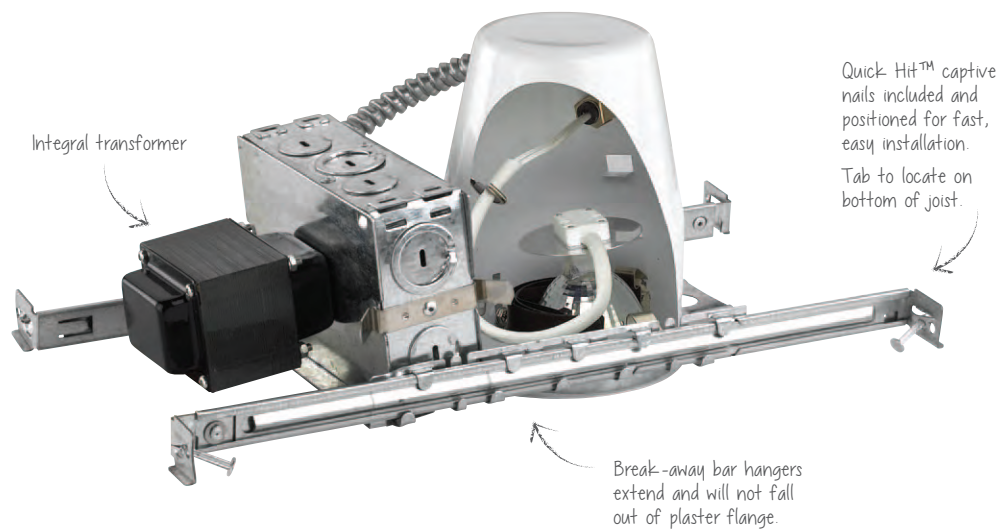

Trouble-Free 12V Transformer

Integral magnetic transformer offers years of trouble-free operation.

Easy access housing

Housing is removable for easy access to junction box.

RECESSED LIGHTING

4" BAFFLE TRIM