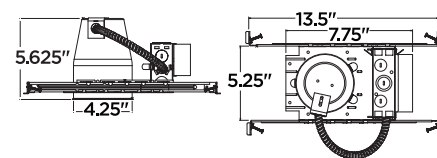

Junction box

Features snap-on covers, pry-out knock-outs, riveted ground wire, and through-circuit wiring, with 4-in/4-out #12 wire.

Trouble-free ballast

Integral 120V HPF Electronic ballast offers years of trouble-free operation.