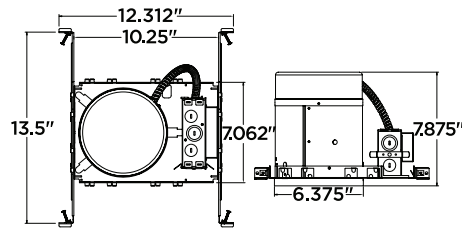

6" FLUORESCENT HOUSING

New Construction / IC Airtight

1180L 1180LQC with "Quick Connects"

Airtight construction

Meets airtight requirements for 2.0 CFM or less air leakage.

Safe – thermally protected, listed for damp location

IC housings approved for use in direct contact with insulation.

Adjustable housing

Housing adjusts vertically for various ceiling thicknesses.

Trouble-free ballast

Integral 120V HPF Electronic ballast offers years of trouble-free operation.

Quick Connectors

QC models come with quick connect wire connectors for fast connections to house wire.

Adjustable socket assembly provides flexibility in lamping options.

Break-away bar hangers extend and will not fall out of plaster flange.

Quick Hit™ captive nails included and positioned for fast, easy installation. Tab to locate on bottom of joist.

RECESSED LIGHTING

1157AT-14
(1) Gx24q-3 Base 4-Pin 26w max.

1157AT-15
(1) Gx24q-3 Base 4-Pin 26w max.

1160AT-14
(1) Gx24q-3 Base 4-Pin 26w max.

1160AT-22
(1) Gx24q-3 Base 4-Pin 26w max.

11061AT-861
(1) Gx24q-3 Base 4-Pin 26w max.

11063AT-15
(1) Gx24q-3 Base 4-Pin 26w max.

11233AT-15
(1) Gx24q-3 Base 4-Pin 26w max.

11255AT-15
(1) Gx24q-3 Base 4-Pin 26w max.

11235AT-15
(1) Gx24q-3 Base 4-Pin 26w max.