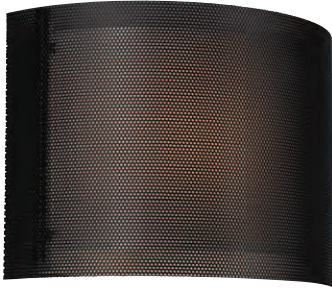

O 49535L-962
(2) G24q-1 Base Double Biax
13w max.
120V NPF Electronic Ballast

ADA SCONCES

Various Finishes

ONE LIGHT WALL / BATH SCONCE

*with black metal screen and
white acrylic diffuser*

W: 11.75" H: 8.75" E: 4"
Height from center of outlet box
up: 4.5"