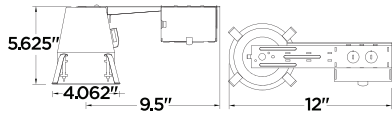

4" HOUSING

Remodel / Non-IC

1115

Safe – thermally protected, listed for damp location

Non-IC housings approved for use at least 3" away from insulation.

Junction box

Features snap-on covers, pry-out knock-outs, riveted ground wire, and through-circuit wiring, with 2-in/2-out #12 wire.

RECESSED LIGHTING