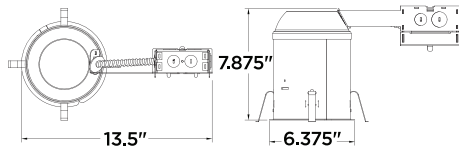

11118

Airtight construction

Meets airtight requirements for 2.0 CFM or less air leakage.

Safe – thermally protected, listed for damp location

IC housings approved for use in direct contact with insulation.

Junction box

Features snap-on covers, pry-out knock-outs, riveted ground wire, and through-circuit wiring, with 2-in/2-out #12 wire.

5" SHOWER TRIM

with white aluminum ring and white glass diffuser

11135AT-15

(1) Medium Base PAR30L 35w max.

5" SHOWER TRIM

with white aluminum ring and clear fresnel glass

11155AT-15

(1) Medium Base PAR30L 35w max.

5" OPEN SHOWER TRIM

with white deep cone baffle

11154AT-14

(1) Medium Base PAR30L 75w max.
(1) Medium Base PAR30S 50w max.

5" BAFFLE TRIM

with white finish

11151AT-14

(1) Medium Base PAR30L 75w max.
(1) Medium Base PAR30S 50w max.
(1) Medium Base BR30 65w max.

5" EYEBALL TRIM

with white finish

11136AT-15

(1) Medium Base PAR30S 75w max.

5" REGRESSED EYEBALL TRIM

with white finish

11137AT-15

(1) Medium Base PAR30S 75w max.