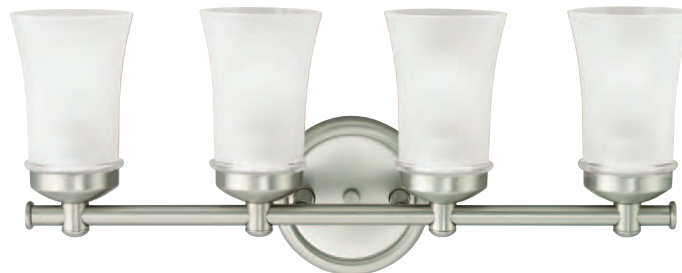

FOUR LIGHT WALL / BATH

W: 23.75" H: 10.25" E: 6.25"
Height from center of outlet box
up: 7.25" down: 3"

44485-965
(4) Medium Base 100w max.

44485BLE-965
(4) GU24 Base Self Ballasted CFL
13w lamps included

Mounts up
or down