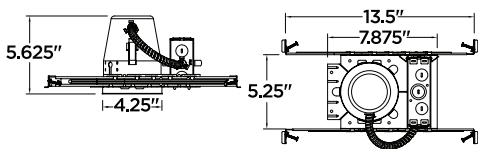

RECESSED LIGHTING

1152AT-15
(1) Medium Base PAR20 35w max.

1153AT-15
(1) Medium Base PAR20 35w max.

11092AT-15
(1) Medium Base PAR20 35w max.

1156AT-14
(1) Medium Base PAR20 50w max.

1156AT-15
(1) Medium Base PAR20 50w max.

1166AT-15
(1) Medium Base PAR20 50w max.

11091AT-15
(1) Medium Base PAR20 35w max.

1162AT-14
(1) Medium Base PAR20 50w max.