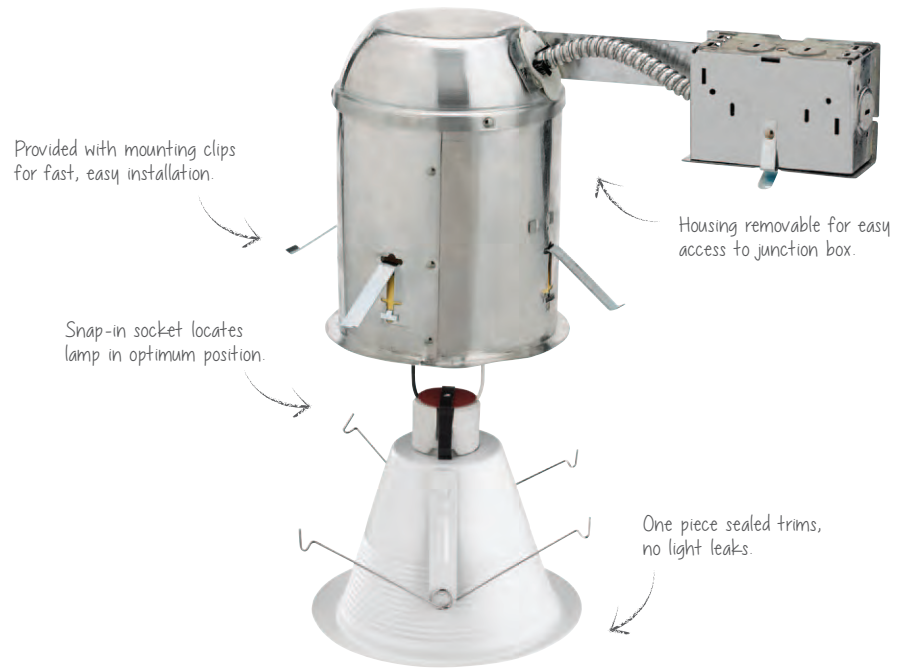

11118

Airtight construction

Meets airtight requirements for 2.0 CFM or less air leakage.

Safe – thermally protected, listed for damp location

IC housings approved for use in direct contact with insulation.

Junction box

Features snap-on covers, pry-out knock-outs, riveted ground wire, and through-circuit wiring, with 2-in/2-out #12 wire.

5" SHOWER TRIM

with white aluminum ring and white glass diffuser

11135AT-15

(1) Medium Base PAR30L 35w max.

5" SHOWER TRIM

with white aluminum ring and clear fresnel glass

11155AT-15

(1) Medium Base PAR30L 35w max.

5" OPEN SHOWER TRIM

with white deep cone baffle

11154AT-14

(1) Medium Base PAR30L 75w max.
(1) Medium Base PAR30S 50w max.

5" BAFFLE TRIM

with white finish

11151AT-14

(1) Medium Base PAR30L 75w max.
(1) Medium Base PAR30S 50w max.
(1) Medium Base BR30 65w max.

5" EYEBALL TRIM

with white finish

11136AT-15

(1) Medium Base PAR30S 75w max.

5" REGRESSED EYEBALL TRIM

with white finish

11137AT-15

(1) Medium Base PAR30S 75w max.