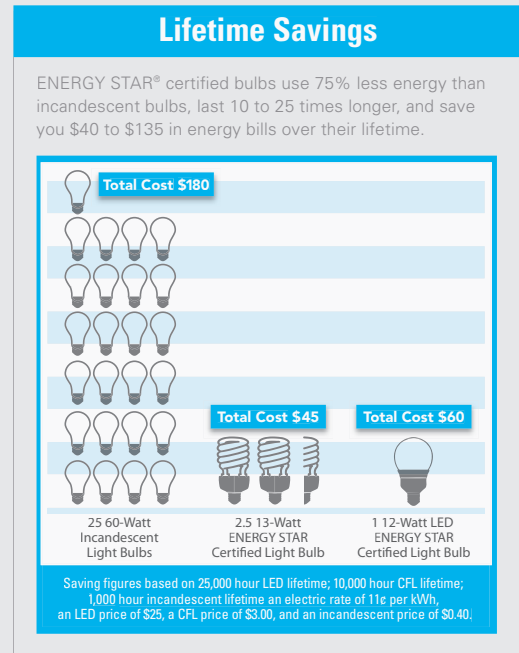

ENERGY STAR®: saving money & the environment

When you buy products with the blue ENERGY STAR® label, you know you are buying products which have been tested by third-party laboratories and confirmed to be more energy efficient than traditional light fixtures. This increased efficiency means lower electrical bills and less greenhouse gases released into the atmosphere. At Sea Gull Lighting, our ENERGY STAR® qualified products use approximately 80% less energy than their standard incandescent equivalents and also come with the added bonus of an extra two years of warranty coverage.

As a Charter Partner of the ENERGY STAR® program with the Environmental Protection Agency and Department of Energy since 1992, Sea Gull Lighting understands the importance of conserving our natural resources and finding ways to light our homes and offices more efficiently. In this catalog, you will find over 1,000 products which are ENERGY STAR® qualified.