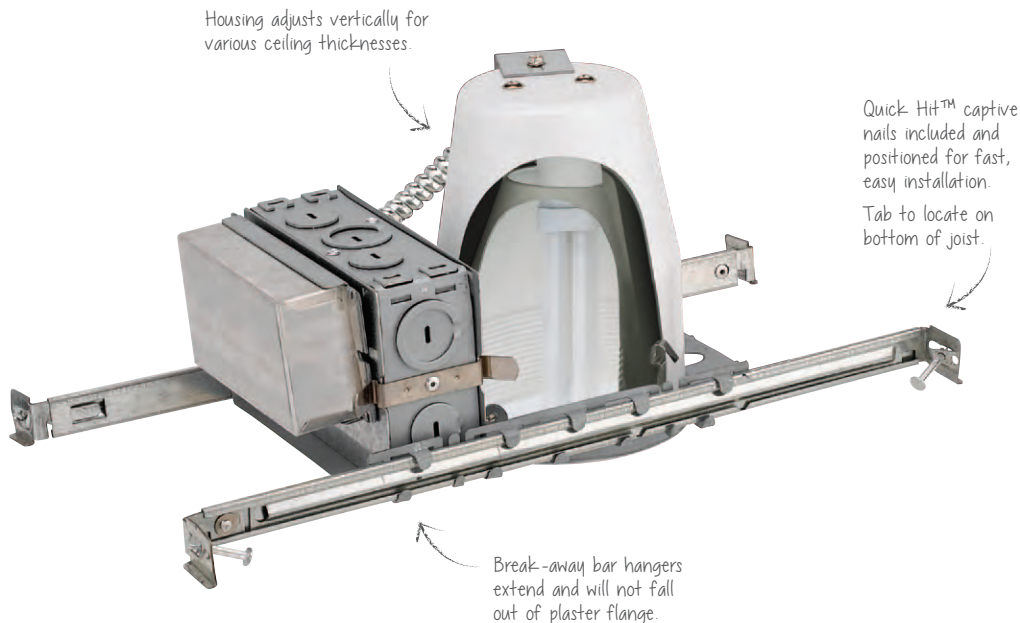

4" FLUORESCENT HOUSING

New Construction / Non-IC

1174L

Safe – thermally protected, listed for damp location

Non-IC housings approved for use at least 3" away from insulation.

Junction box with integral Romex connector

Features snap-on covers, pry-out knock-outs, riveted ground wire, and through-circuit wiring, with 4-in/4-out #12 wire.

Trouble-free ballast

Integral 120V HPF Electronic ballast offers years of trouble-free operation.

RECESSED LIGHTING

4" SHOWER TRIM

with white frosted glass

1152AT-15

(1) Gx24q-1 Base 4-Pin 13w max.

4" SHOWER TRIM

with clear fresnel glass

1153AT-15

(1) Gx24q-1 Base 4-Pin 13w max.

4" SHOWER TRIM

with white frosted dome glass

11092AT-15

(1) Gx24q-1 Base 4-Pin 13w max.

4" BAFFLE TRIM

with white finish

1156AT-14

(1) Gx24q-1 Base 4-Pin 13w max.

4" BAFFLE TRIM

with black baffle, white ring

1156AT-15

(1) Gx24q-1 Base 4-Pin 13w max.

4" MULTIPLIER TRIM

with white finish

1162AT-14

(1) Gx24q-1 Base 4-Pin 13w max.

4" WALL WASH TRIM

with white finish

11091AT-15

(1) Gx24q-1 Base 4-Pin 13w max.