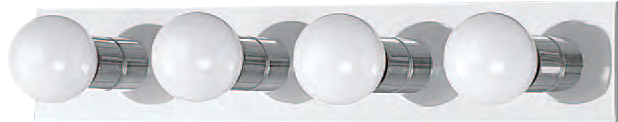

FOUR LIGHT WALL / BATH

W: 24" H: 4.25" E: 2.25"
Height from center of outlet box
up: 2.25"

4738-05
(4) Medium Base G25 100w max.