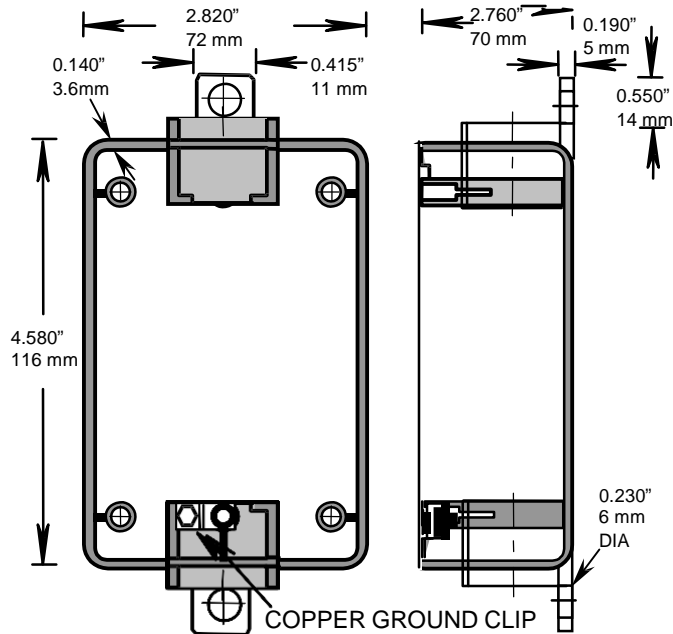

RIGID PVC CONDUIT FITTINGS - KRALOY
FSCD05 SINGLE GANG BOXES, 178057
FSCD10 SINGLE GANG BOXES, 178059
FSCD050710 SINGLE GANG BOXES, 278051

ISSUE DATE:
DATE D'EMISSION: 2004 01 15

SUPERCEDES:
REPLACE: 2003 01 15

Wall thickness for all boxes=0.172 in. (or 4.4mm)

COMPONENTS

DESCRIPTION	PART NUMBER	SIZE	QUANTITY
REGULAR INSERT	072537	6-32	5
COLLAR INSERT	072536	6-32	2
SCREW(HEXHEAD COMB)WITH GROUND CLIP	072512	10-32 X 5/16	1
REDUCER BUSHINGS	097554	¾ X ½	2
REDUCER BUSHINGS	097979	1X ¾	2