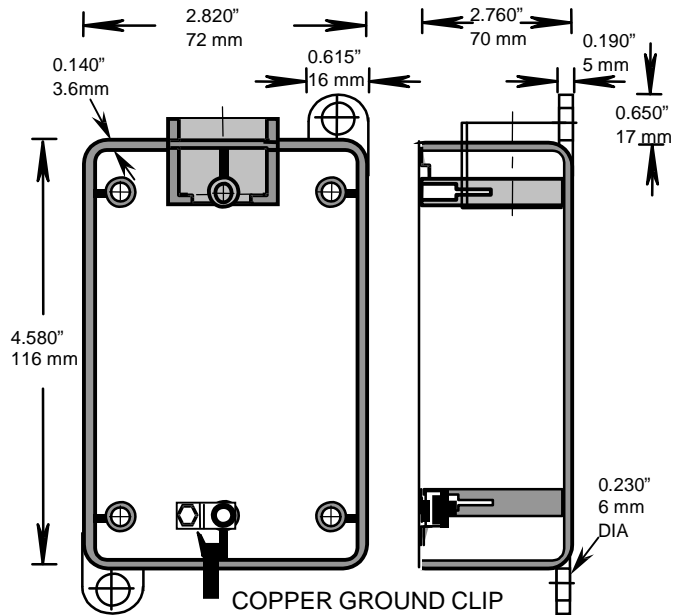

RIGID PVC CONDUIT FITTINGS - KRALOY

FSED10 SINGLE GANG BOXES PC, 178058
 FSED050710 SINGLE GANG BOXES, 278050

ISSUE DATE:
DATE D'EMISSION: 2004 01 15

SUPERCEDES:
REPLACE: 2003 01 15

COMPONENTS

DESCRIPTION	PART NUMBER	SIZE	QUANTITY
REGULAR INSERT	072537	6-32	6
COLLAR INSERT	072536	6-32	2
SCREW (HEXHEAD COMB) WITH GROUND CLIP	072512	10-32 X 5/16	1
REDUCER BUSHINGS*	097554	3/4 X 1/2	1
REDUCER BUSHINGS*	097979	1 X 3/4	1

Not applicable to 178057, for Pacific Circle

Filename: KRALOY-73.doc
Directory: \\Bersrvbdc\bergen\QC MANUAL
Template: C:\Documents and Settings\joelau\Application
Data\Microsoft\Templates\Normal.dot
Title: SOCKET DIMENSION
Subject:
Author: joe lau
Keywords:
Comments:
Creation Date: 8/22/2002 12:27 PM
Change Number: 7
Last Saved On: 1/19/2004 12:21 PM
Last Saved By: Joe Lau
Total Editing Time: 6 Minutes
Last Printed On: 8/8/2005 12:24 PM
As of Last Complete Printing
Number of Pages: 1
Number of Words: 47 (approx.)
Number of Characters: 274 (approx.)