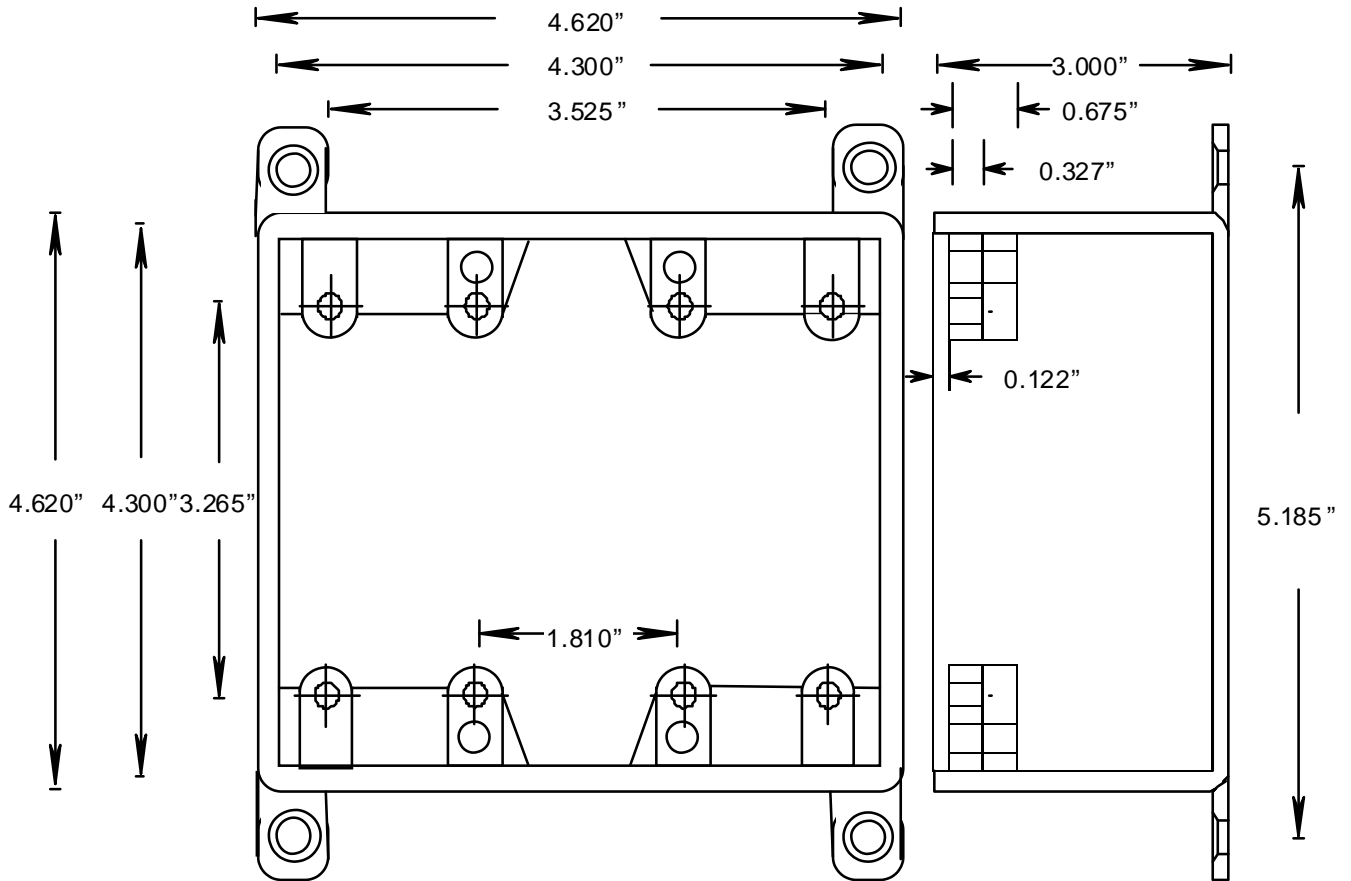

RIGID PVC CONDUIT FITTINGS

ISSUE DATE:
DATE D'EMISSION: 2007 0130

FD2 U DOUBLE GANG DEEP BOXES 278038

SUPERCEDES:
REPLACE:

0

Wall thickness = 0.152 in. (or 3.8 mm)
Volume = 47.5 cu.in. (779cu.mm)