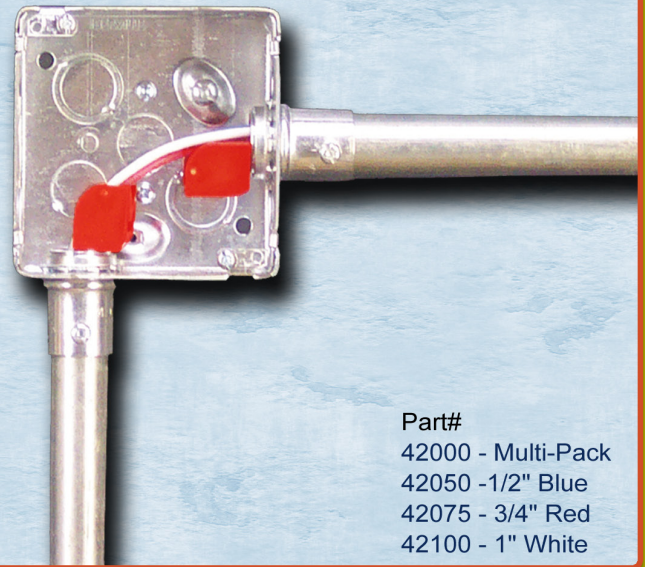

THE ALL AMERICAN PULL BUDDY

SHOEHORNS FOR YOUR WIRE

FEATURES:

- Reduces Time and Labor
- Reduces the chance of damaging wires
- Turns wire pulling into a one person job

Part#
42000 - Multi-Pack
42050 - 1/2" Blue
42075 - 3/4" Red
42100 - 1" White

LB Wire Guide

THE LB WIRE GUIDE IS A "SHOE HORN" FOR 2" LB'S.

See It In Action!

FEATURES

- ASSISTS WHILE WORKING ON YOUR OWN
- FOR PVC LB FITTINGS AND IS ADAPTABLE TO MOST METAL LB'S
- FAST FOR ONE PERSON CONDUCTOR INSTALLATIONS
- INSTALLS IN TWO POSITIONS TO FIT BOTH "ENDS" OF THE LB

MFG NOTE

TWO HUNDRED AMP SERVICES (3/0 WIRE) CAN BE HARD ON YOUR KNUCKLES. THE LB WIRE GUIDE PUTS THE WIRE IN THE PIPE AND LEAVES THE SKIN ON YOUR FINGERS.

Part# 42200

PullLee

This slim, but strong, steel roller fits in all standard 4x4 boxes for smooth and controlled wire pulling. It effortlessly guides wire and cable into the feeding end of the job at the correct angle, eliminating the need for a second person to manually guide the feeding end.

Features

- Spring loaded tips keep it locked in place
- Stainless steel design for maximum strength

PART# 41100