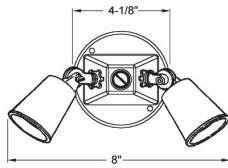

CLOSURE PLATES

5" Round Closure Plates - Steel
(2) 8-32 screws, direct mount to fixture outlet box

D29.1

Catalog #: 5653-1

APPLICATIONS

Covers are used to close an outlet box
N/A
For use in dry locations for closure of unused ceiling outlets

UL LISTED

File E195978

GENERAL PRODUCT INFORMATION

Color: Off-White
Country of Origin: USA

PRODUCT MEASUREMENTS

Wt. Ea. (Lbs.): 0.270
Product Length (in.): 0.17
Product Width (in.): 5.25
Product Height (in.): 5.25

PACKAGING

Minimum Pack Qty.: 10
Std. Pkg.: 10
Product UPC-A Labeled: No
Weight (Lbs. Per/C): 27.00
Ship Carton Length (in.): 10.56
Ship Carton Width (in.): 8.50
Ship Carton Height (in.): 4.25
Ctn Weight (Lbs.): 2.70
Pallet Qty: 2100
UPC Number: 050169565315
I2of5: 50050169565310