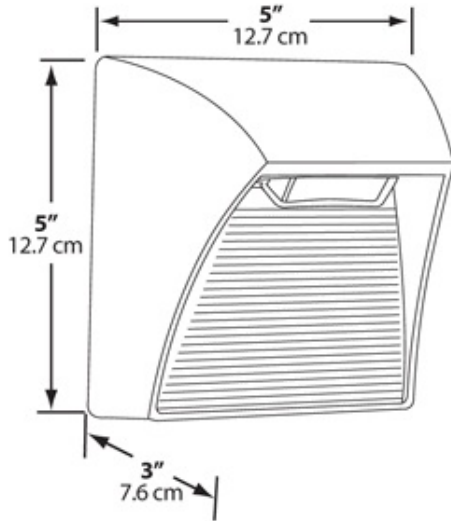

Dimensions

Features

- 5 Watt, High output LED
- 100,000 hour life
- Superior heat sinking with die cast aluminum housing
- Meets ADA Requirements
- Junction Box Not Included