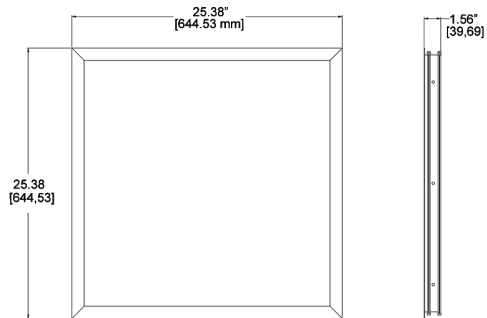

RMKPANEL2X2

Project:	Type:
Prepared By:	Date:

Recessed mounting kits for drywall ceilings.

Color: White

Weight: 7.0 lbs

Technical Specifications

Construction

Construction:

Other

Description:

LPANEL 2X2 recessed mounting kit for drywall ceilings

Dimensions

ROUGH IN CUT OUT
24 5/8" X 24 5/8"