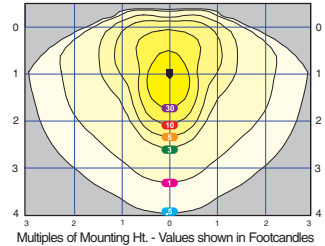

Photometrics

150w HPS @ 10' Mounting Height
Aimed 30° below horizon

Mounting Height	Multiplier	Multiplier		
		Watts	HPS	MH
8	1.6	35	.1	—
10	1.0	50	.3	.2
15	.4	70	.4	.4
20	.3	100	.6	.6
25	.2	PS★125	—	.8
		PS★150	—	.9
		150	1.0	.8
		175	—	.8