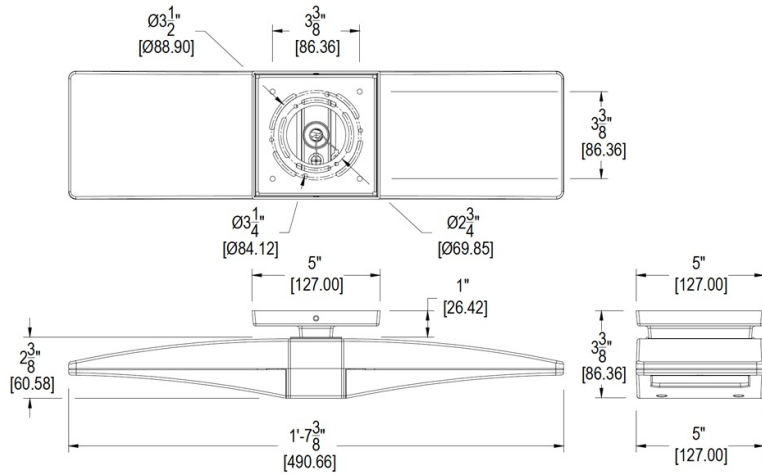

Dimensions

Features

- Flush mount fixture bracket
- Die cast aluminum lens frame with tempered glass and double gasketing
- Fully Shielded, Full Cutoff Optics
- LED Light Engine life delivers 70% of rated lumens at 100,000 hours
- Great for parking garages, canopies, stairwells and entrance ways
- LM-70 and LM-80 tested
- 5-Year, No-Compromise Warranty