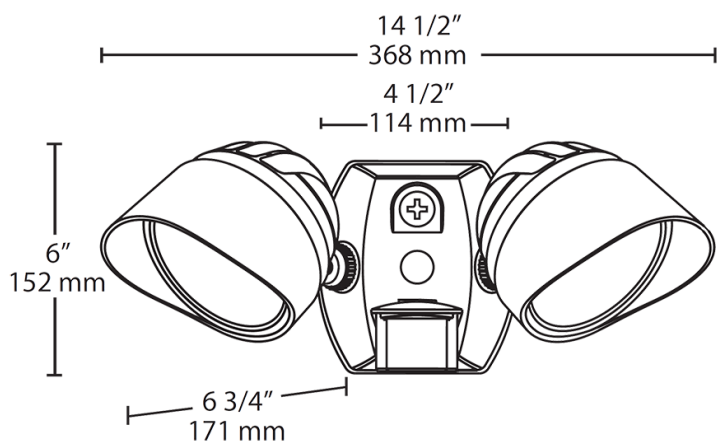

Dimensions

Features

- Two adjustable 12W LED floodlights
- Equivalent to 2x75W BR30/halogen/wide floods
- Microprismatic diffusion lens optimizes light output without glare
- 100,000-hour LED Lifespan

Ordering Matrix