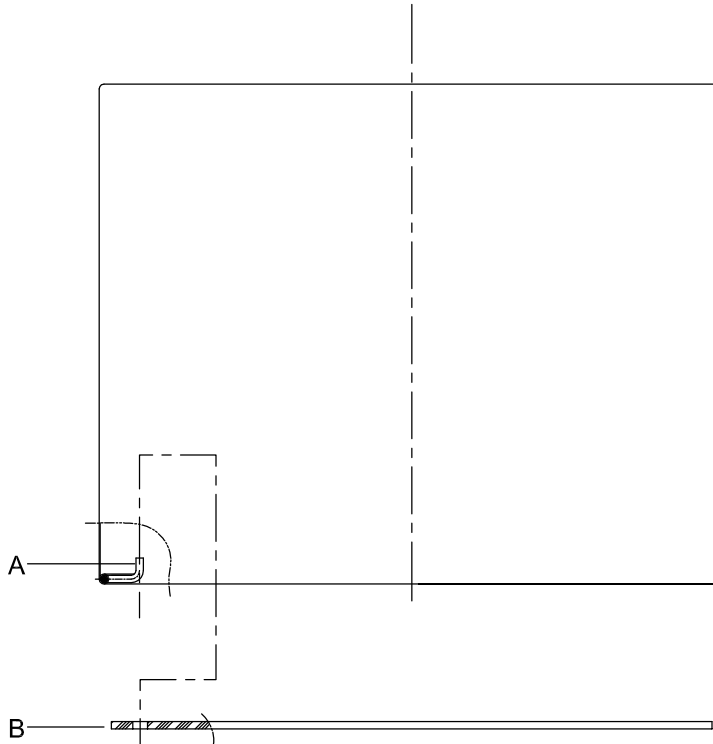

CAUTION - All glass is fragile, use care when handling Glass component(s) and or Lamp(s).

ASSEMBLY STEPS:

PASOS PARA ENSAMBLAR:

MODE D'ASSEMBLAGE:

- 1. B → A

CAUTION: P8765, P8820 AND P8821 USE WITH STEM P5198 ONLY