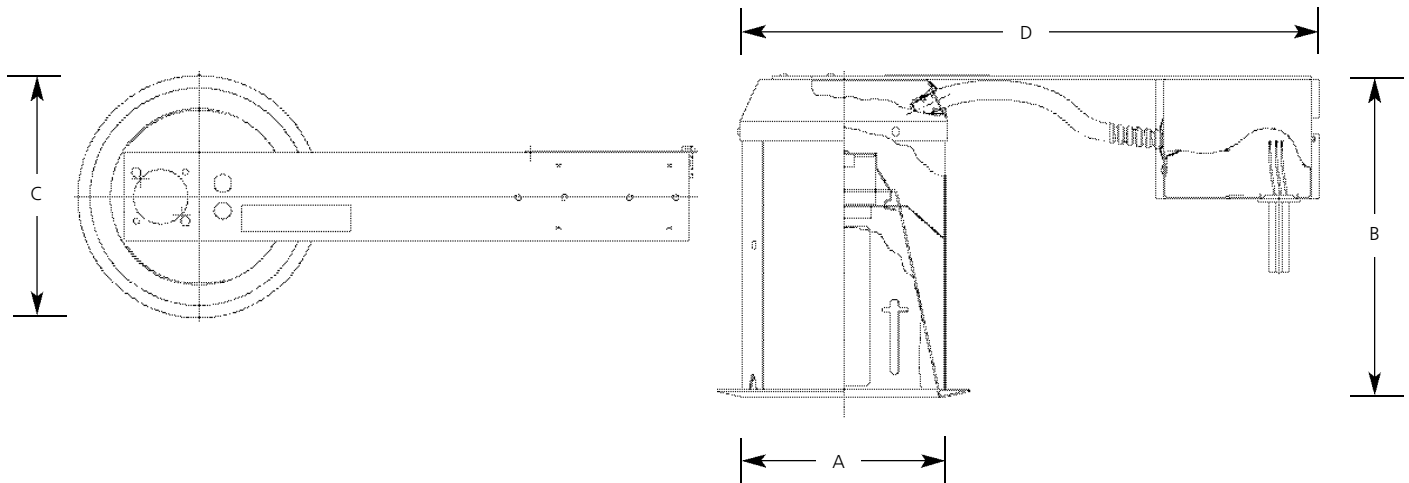

Incandescent

5" Deep Remodel Housing
Non-IC

Recessed

Type _____

P185-TG

Catalog No.	Lamping	Dimensions (Inches)			
		A	B	C	D
P185-TG	See Trim Specifications	5	7-1/2	5-5/8	14-1/8
		Ceiling Opening 5-1/8			

Specifications:

Wiring

- Grounding pigtail
- 1/2" Knock outs

Construction

- Housing adjusts from 1/2" to 1" thick ceilings
- Galvanized steel construction
- Porcelain socket with nickel-plated brass screw shell
- Notched housing for chalkline alignment
- Overspray protection
- Shipped with mounting hardware to secure fixture to ceiling material
- Thermal protector prevents fixture from overheating when improperly installed or overlapping

Labeling

- UL-CUL listed for damp locations and through wiring (2in, 2out, 12ga.)
- Non-IC rated
- Approved for use in New York City per calendar #40330

Lamp/Trim

- Socket mounts to trim for optimum performance and consistent lamp position
- Trims are easy in and push into place