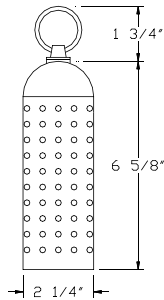

SOLID BRASS

B910

- Solid Brass
- 12 Volts
- JC Bi-Pin 20W Lamp Included (50W Max.)
- 18" Cable & Chain
- CO-3 Connector

▶ **Finishes:**

- Antique Brass
- Antique Bronze
- Architectural Bronze
- Aged (Acid) Green

9011

- Cast Aluminum
- 12 Volts
- JC Bi-Pin 20W Lamp Included (20W Max.)
- 18" Cable & Chain
- CO-3 Connector

▶ **Finishes:**

- Black
- Verde Green

9013

- Cast Aluminum
- 12 Volts
- JC Bi-Pin 20W Lamp Included (20W Max.)
- 18" Cable & Chain
- CO-3 Connector

▶ **Finishes:**

- Black
- Verde Green

9010

- Cast Aluminum
- 12 Volts
- JC Bi-Pin 20W Lamp Included (20W Max.)
- 18" Cable & Chain
- CO-3 Connector

▶ **Finishes:**

- Black
- Verde Green

Landscape Lighting

Cast Aluminum