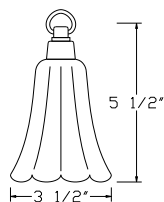

9011

- Cast Aluminum
- 12 Volts
- JC Bi-Pin 20W Lamp Included (20W Max.)
- 18" Cable & Chain
- CO-3 Connector

▶ **Finishes:**

- Black
- Verde Green

9013

- Cast Aluminum
- 12 Volts
- JC Bi-Pin 20W Lamp Included (20W Max.)
- 18" Cable & Chain
- CO-3 Connector

▶ **Finishes:**

- Black
- Verde Green

9010

- Cast Aluminum
- 12 Volts
- JC Bi-Pin 20W Lamp Included (20W Max.)
- 18" Cable & Chain
- CO-3 Connector

▶ **Finishes:**

- Black
- Verde Green

Landscape Lighting

Cast Aluminum