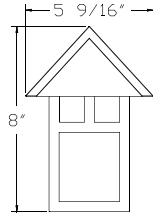

SOLID BRASS

B910

- Solid Brass
- 12 Volts
- JC Bi-Pin 20W Lamp Included (50W Max.)
- 18" Cable & Chain
- CO-3 Connector

▶ **Finishes:**

- Antique Brass
- Antique Bronze
- Architectural Bronze
- Aged (Acid) Green

9011

- Cast Aluminum
- 12 Volts
- JC Bi-Pin 20W Lamp Included (20W Max.)
- 18" Cable & Chain
- CO-3 Connector

▶ **Finishes:**

- Black
- Verde Green

9013

- Cast Aluminum
- 12 Volts
- JC Bi-Pin 20W Lamp Included (20W Max.)
- 18" Cable & Chain
- CO-3 Connector