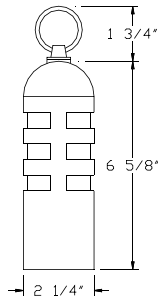

SOLID BRASS

B910

- Solid Brass
- 12 Volts
- JC Bi-Pin 20W Lamp Included (50W Max.)
- 18" Cable & Chain
- CO-3 Connector

▶ **Finishes:**

- Antique Brass
- Antique Bronze
- Architectural Bronze
- Aged (Acid) Green

9011

- Cast Aluminum
- 12 Volts
- JC Bi-Pin 20W Lamp Included (20W Max.)
- 18" Cable & Chain
- CO-3 Connector

▶ **Finishes:**

- Black
- Verde Green

9013

- Cast Aluminum
- 12 Volts
- JC Bi-Pin 20W Lamp Included (20W Max.)
- 18" Cable & Chain
- CO-3 Connector

▶ **Finishes:**

- Black
- Verde Green

9010

- Cast Aluminum
- 12 Volts
- JC Bi-Pin 20W Lamp Included (20W Max.)
- 18" Cable & Chain
- CO-3 Connector

▶ **Finishes:**

- Black
- Verde Green

Landscape Lighting

Cast Aluminum