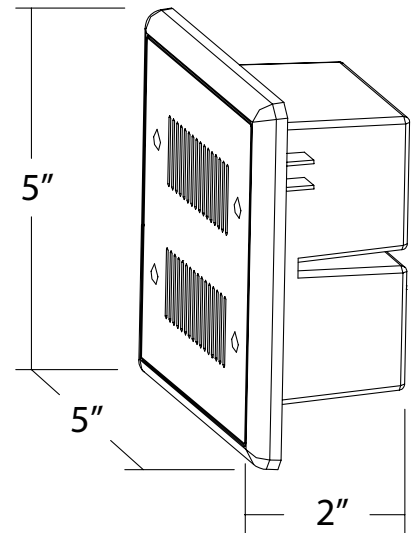

18888

Prime Chime

Product Description

- 120VAC/60Hz in, 9VAC/500mA out
- Installs quickly into a standard two-gang dual-voltage wall box
  - Carlon SC200DV or similar recommended
- Combines line voltage and low voltage in a single unit
- Daisy chain capability (up to four Prime Chimes - up to 200ft spacing)
- Recessed mounting
- Paintable faceplate
- Two different chime sounds for front and back doors
- Two lighted rectangle doorbell buttons

Ordering Information

Catalog Number	Color	Includes
18888	White	Two lighted rectangle doorbell buttons.
Options (upon request)		
DBBK	Black	Lighted Deco-Button
DBWH	White	Lighted Deco-Button
DBNK	Brushed Nickel	Lighted Deco-Button
DBCO	Brushed Copper	Lighted Deco-Button

Project

Catalog

Type