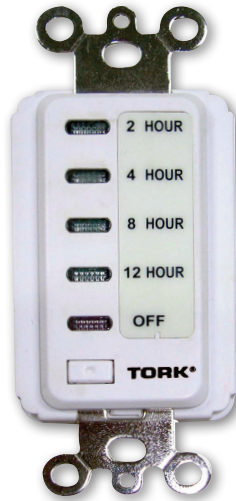

SPECIFICATION SHEET

D SERIES cULus ELECTRONIC AUTO OFF IN-WALL TIMER

APPLICATIONS

- Whole house fans.
- Indoor/Outdoor lighting.
- Bathroom fans and lights.
- Self storage.

FEATURES

VARIABLE TIMING:

Button push changes time ON setting.

D1060M:

10, 20, 30, 60 minute.

D212H:

2, 4, 8, 12 hour.

LED DISPLAY:

Indicator moves to new range as timer counts down.

TAMPER RESISTANT:

Time ON interval preset.

EASY SET:

No adjustments, just wire and go!

WIRING:

Requires a neutral.

THREE COLORS:

Ivory, Light Almond, White.

SPECIFICATIONS

TIMING ACCURACY:

Line voltage.

INPUT VOLTAGE:

120VAC, 60Hz.

WIRE SIZE:

#14AWG.

OPERATING TEMPERATURE:

32 °F to 122 °F (0 °C to 50 °C).