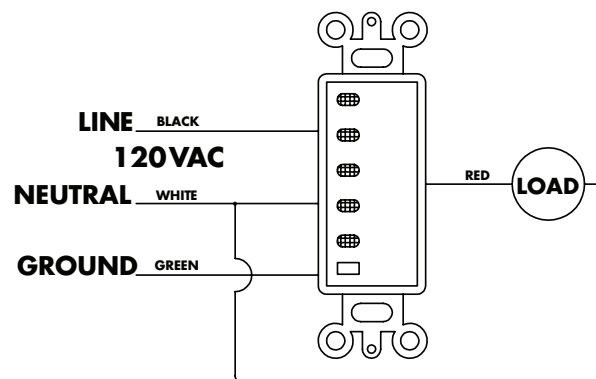

WIRE DIAGRAM

ORDERING INFO

CAT. NO.	UPC CODE	INPUT SUPPLY (VAC) 60Hz	TIME SETTINGS	OUTPUT CONTACTS
D212H	14021	120	Ivory	2, 4, 8, 12 HOURS
D212HA	14022	120	Light Almond	2, 4, 8, 12 HOURS
D212HW	14023	120	White	2, 4, 8, 12 HOURS
D1060M	14025	120	Ivory	10, 20, 30, 60 MINUTES
D1060LA	14024	120	Light Almond	10, 20, 30, 60 MINUTES
D1060MW	14025	120	White	10, 20, 30, 60 MINUTES

CONTACT RATINGS

TYPE	VOLTAGE (VAC)	RATING
General Purpose	120	15A
Resistive	120	1000W
Tungsten	120	1000W
Motor	120	1/4 HP
Ballast	120	1000VA