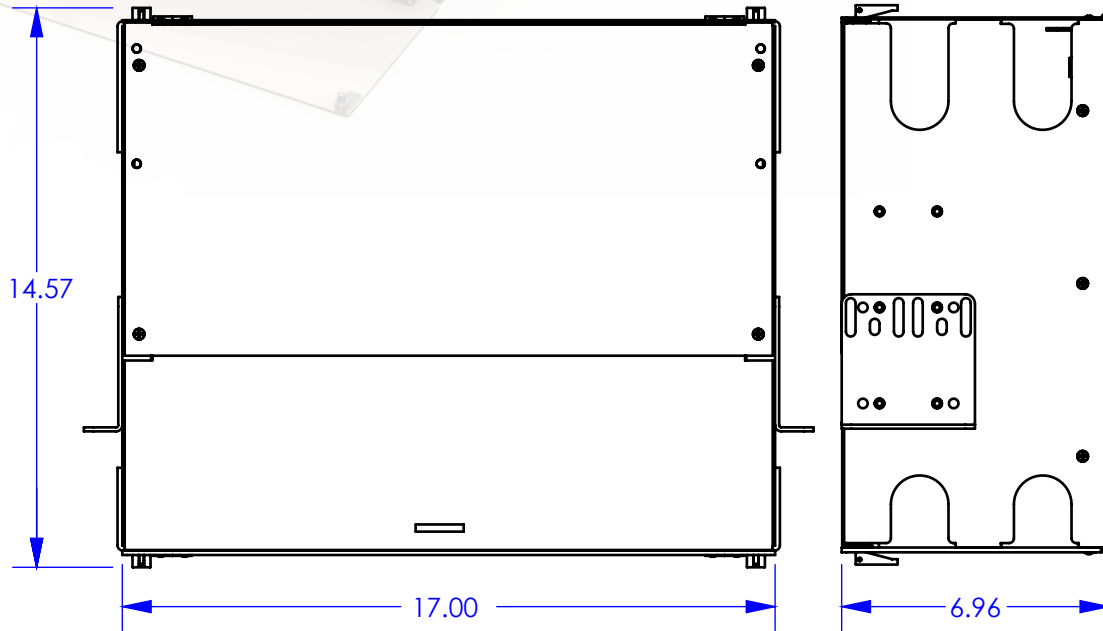

FRM-4RU-12X-TS-S

Contact Us

North America	Europe, Middle East & Africa	Latin & South America
Tel: +1 440 366 6966	Tel: +1 440 366 6966	Tel: +1 954 499 9203
Fax: +1 440 366 6802	Fax: +1 440 366 6802	Mobile: +1 305 684 2388
Email: engsupport@gomultilink.com	Email: engsupport@gomultilink.com	Email: hquinones@gomultilink.com