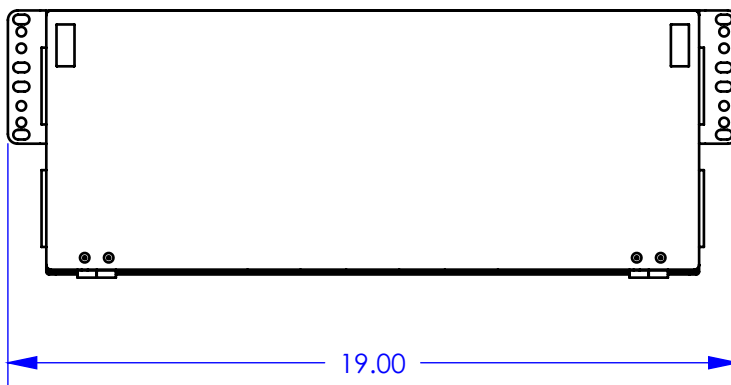

FRM-4RU-12X-TS-S

Contact Us

North America	Europe, Middle East & Africa	Latin & South America
Tel: +1 440 366 6966	Tel: +1 440 366 6966	Tel: +1 954 499 9203
Fax: +1 440 366 6802	Fax: +1 440 366 6802	Mobile: +1 305 684 2388
Email: engsupport@gomultilink.com	Email: engsupport@gomultilink.com	Email: hquinones@gomultilink.com