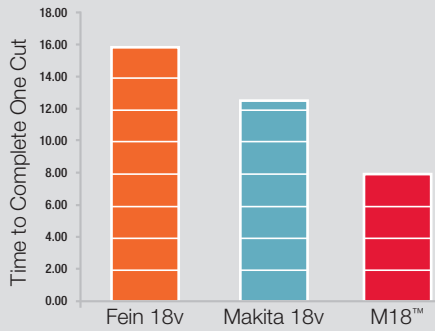

FUEL

FUEL

FUEL

FUEL

FUEL

Nothing but **HEAVY DUTY**.[®]

M18™ CORDLESS MULTI-TOOL

UP TO 50% FASTER CUTTING

Speed of Cut in 1" x 1" Oak

UP TO 2X MORE CUTS PER CHARGE

Number of Cuts per Charge in 1" x 1" Oak

TOOL FREE BLADE CHANGE

Open quick release lever

Unscrew accessory bolt

Tool Free Blade Change

Faster accessory changes and no tools to misplace