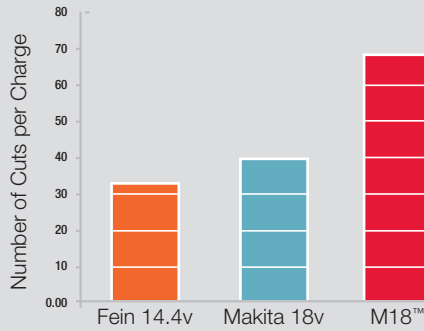

FUEL

FUEL

FUEL

FUEL

FUEL

Nothing but **HEAVY DUTY**.[®]

M18™ CORDLESS MULTI-TOOL

UP TO 50% FASTER CUTTING

Speed of Cut in 1" x 1" Oak

UP TO 2X MORE CUTS PER CHARGE

Number of Cuts per Charge in 1" x 1" Oak

TOOL FREE BLADE CHANGE

Open quick release lever

Unscrew accessory bolt

Tool Free Blade Change

Faster accessory changes and no tools to misplace