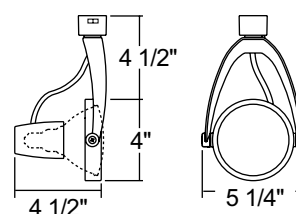

ConTech is a registered trademark of ConTech Lighting.

One Lithonia Way • Conyers, GA 30012 • Phone (847) 827-9880 • Fax (847) 827-2925 • Visit us at www.acuitybrands.com
Printed in U.S.A. ©2017-2019 Acuity Brands Lighting, Inc. Rev. 10/21/19