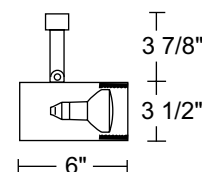

TRAC-MASTER®

Classics

FLAT BACK SERIES

T311, T313, T315, T317 and T342

Project: _____

Fixture Type: _____

Location: _____

Contact/Phone: _____

PRODUCT DESCRIPTION

The simple, sleek round design make the Flat Back cylinders one of Juno's most popular series.

Construction Drawn steel housing with polycarbonate stem.

Aiming 90° vertical aiming capability and 358° rotation.

Adapter Copper alloy contacts provide precise spring action - no arcing and will not take a set • True, positive electrical ground • On/off switch included • Patented embossed polarity arrows on bottom of adapter • Spring-loaded positive latch with embossed polarity arrows secures trac light to trac • Two-position power contact provided for two-circuit application.

Labels UL listed, CSA certified.

Specifications subject to change without notice.

Line Voltage R14/R16

Lampholder Intermediate base porcelain with nickel plated copper screw shell.

Catalog Number	Baffle	Finish	Lamp
T311 BLB WH	Black	White	40W R14/40W R16
T311 BLB BL	Black	Black	40W R14/40W R16

Accessories can be found on specification sheet [D1.2.0](#).

Line Voltage PAR/R20

Lampholder Medium base porcelain with nickel plated copper screw shell.

Catalog Number	Baffle	Finish	Lamp
T313 BLB BL	Black	Black	50W R20/50W PAR20
T313 WHB WH	White	White	50W R20/50W PAR20

ACCESSORIES