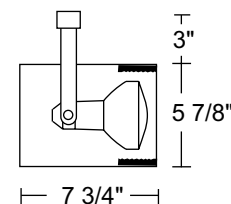

The simple, sleek round design make the Flat Back cylinders one of Juno's most popular series.

Construction Drawn steel housing with polycarbonate stem.

Aiming 90° vertical aiming capability and 358° rotation.

Adapter Copper alloy contacts provide precise spring action - no arcing and will not take a set • True, positive electrical ground • On/off switch included • Patented embossed polarity arrows on bottom of adapter • Spring-loaded positive latch with embossed polarity arrows secures trac light to trac • "Pull-up" contact to up position for two-circuit application.

Labels UL listed, CSA certified.

Specifications subject to change without notice.

Line Voltage PAR38/BR40

Lampholder Medium base porcelain with nickel plated copper screw shell.

Catalog Number	Baffle	Finish	Lamp
T317 BLB WH	Black	White	150W PAR38/120W BR40
T317 BLB BL	Black	Black	150W PAR38/120W BR40
T317 WHB WH	White	White	150W PAR38/120W BR40

ACCESSORIES

Cat. No.	Description	Cat. No.	Description
CGF 550	Color Glass Filter	T73BL	5-1/2" Diameter Barn Doors - Black †
CCLBL 550	Cube Cell Louver - Black	T73WH	5-1/2" Diameter Barn Doors - White †
T58OBL	5-1/2" Diameter Accessory Holder - Black	T40N¹	Monopoint

See specification sheet [D1.2.2](#) for details. Other accessories can be found on specification sheet [D1.2.0](#).

† Barn Doors accept Color Filters and Louvers.

Notes:

1 Add finish code to complete catalog number (Example: T40N WH).