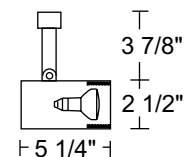

Line Voltage PAR/R20

Lampholder Medium base porcelain with nickel plated copper screw shell.

Catalog Number	Baffle	Finish	Lamp
T313 BLB BL	Black	Black	50W R20/50W PAR20
T313 WHB WH	White	White	50W R20/50W PAR20