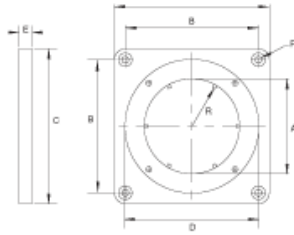

### Environmental Specifications

**IP Rating:** IP67/IP69K

UPC Code: 07847701876

Adapter Plates

UNIT	A	B	C	D	E	F	R
<b>60 Amp</b>							
Inch	2.78	3.86	4.50	3.88	.40	.20	1.28
mm	70	98	114	98.5	10	5	32.5
<b>100 Amp</b>							
Inch	3.23	4.88	5.50	4.60	.40	.22	1.50
mm	82	124	140	117	10	5.5	38

Back Boxes

UNIT	A	B	C	D	E	F	G
<b>20 Amp &amp; 30 Amp - 3/4" Hub</b>							
Inch	6.69	5.91	4.53	3.90	2.35	2.35	0.25
mm	170.0	150.0	115.0	99.0	60.0	60.0	6.5
<b>60 Amp - 1 1/4" Hub</b>							
Inch	7.68	6.92	5.20	4.55	2.99	2.99	0.31
mm	195.0	176.0	132.0	118.0	76.0	76.0	8.0
<b>100 Amp - 1 1/2" Hub</b>							
Inch	8.23	7.39	6.30	5.71	3.99	3.33	0.33
mm	209.0	188.0	160.0	145.0	101.0	84.5	8.5