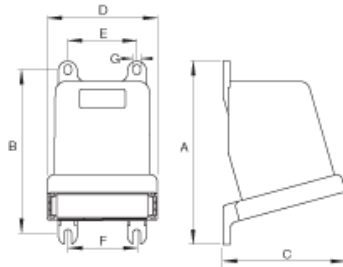

### Environmental Specifications

**IP Rating:** IP67/IP69K

UPC Code: 07847701876

Adapter Plates

UNIT	A	B	C	D	E	F	R
<b>60 Amp</b>							
Inch	2.78	3.86	4.50	3.88	.40	.20	1.28
mm	70	98	114	98.5	10	5	32.5
<b>100 Amp</b>							
Inch	3.23	4.88	5.50	4.60	.40	.22	1.50
mm	82	124	140	117	10	5.5	38

Back Boxes

UNIT	A	B	C	D	E	F	G
<b>20 Amp &amp; 30 Amp - 3/4" Hub</b>							
Inch	6.69	5.91	4.53	3.90	2.35	2.35	0.25
mm	170.0	150.0	115.0	99.0	60.0	60.0	6.5
<b>60 Amp - 1 1/4" Hub</b>							
Inch	7.68	6.92	5.20	4.55	2.99	2.99	0.31
mm	195.0	176.0	132.0	118.0	76.0	76.0	8.0
<b>100 Amp - 1 1/2" Hub</b>							
Inch	8.23	7.39	6.30	5.71	3.99	3.33	0.33
mm	209.0	188.0	160.0	145.0	101.0	84.5	8.5