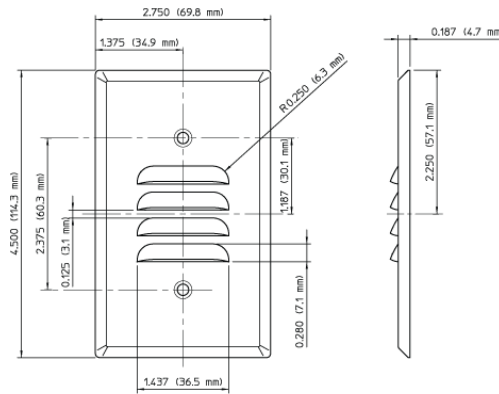

Item Description

1-Gang Louvre Device Louvre Wallplate, Standard Size, Painted Metal, Strap Mount, - Ivory

Technical Information

Product Features

Type: Standard Size

Gang: 1

Material: Painted Metal

Color: Ivory

Mount: Strap

Standards and Certifications: UL/CSA

Warranty: 2-Year Limited

UPC Code: 07847778796

Country Of Origin: Mexico

SPECIFICATION SUBMITTAL

JOB NAME:		CATALOG NUMBERS:	
<input type="text"/>		<input type="text"/>	<input type="text"/>
JOB NUMBER:		<input type="text"/>	<input type="text"/>