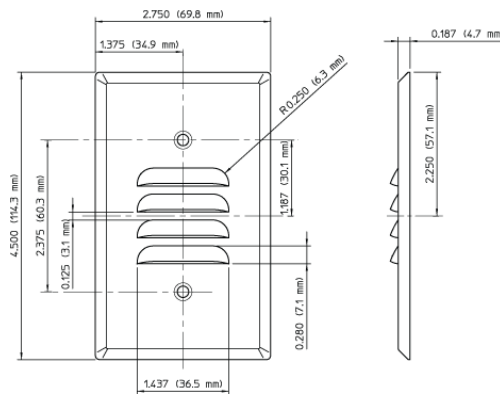

SPECIFICATION SUBMITTAL

JOB NAME:	CATALOG NUMBERS:	
____	____	____
JOB NUMBER:	____	____