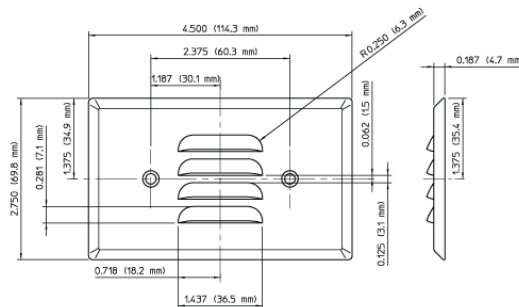

Item Description

1-Gang Louvre Horizontal Box Mtg Device Louvre Wallplate, Standard Size, Brass, Box Mount, - Brass

Technical Information

Product Features

Type: Standard Size

Gang: 1

Material: Brass

Color: Brass

Mount: Box

Standards and Certifications: UL/CSA

Warranty: 10-Year Limited

Color: N/A Brass

UPC Code: 07847781183

Country Of Origin: Mexico

SPECIFICATION SUBMITTAL

JOB NAME:	CATALOG NUMBERS:	
<input type="text"/>	<input type="text"/>	<input type="text"/>
JOB NUMBER:	<input type="text"/>	<input type="text"/>