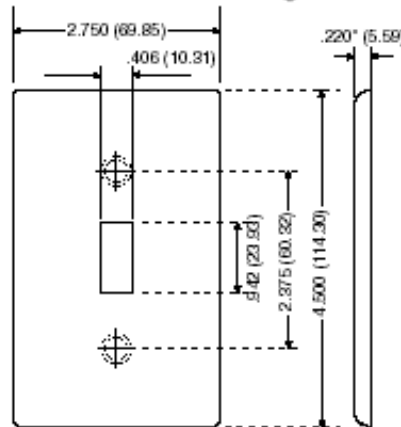

Item Description

4-Gang Decora/GFCI Device Decora Wallplate/Faceplate, Standard Size, Thermoset, Device Mount - White

Technical Information

Product Features

Type: Standard Size

Gang: 4

Material: Thermoset Plastic

Color: White

Mount: Device

Standards and Certifications: UL/CSA

Color: White

UPC Code: 07847748876

Country Of Origin: United States

Dimensional Diagram

4-GANG Width = 8.19" (208.0mm)