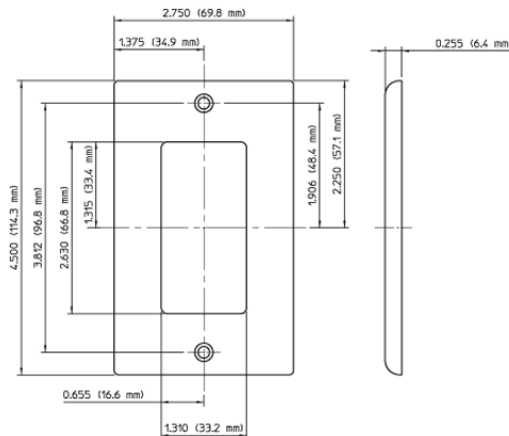

Item Description

1-Gang Decora/GFCI Device Decora Wallplate/Faceplate, Standard Size, Thermoset, Device Mount - White

Technical Information

Product Features

Standards and Certifications: UL/CSA

Type: Standard Size

Gang: 1

Material: Thermoset Plastic

Color: White

Mount: Device

Color: White

UPC Code: 07847708696

Country Of Origin: United States

SPECIFICATION SUBMITTAL