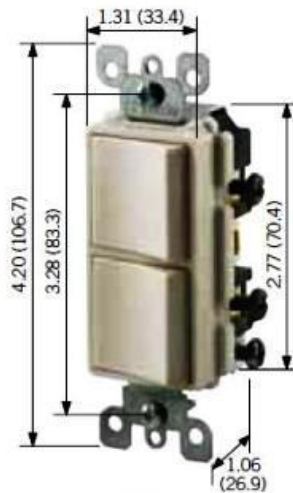

Technical Information

Product Features

Grounding: Grounding

Feature: Single-Pole / Single-Pole

Amperage: 15 A

Voltage: 120/277 VAC

HP Rating: 1/2HP-120V 2HP-240V-277V

Max. Amperage: 12 Amp

Termination: Side

Actuator Material: Thermoplastic

Body Material: Thermoplastic

Strap Material: Steel

Color: Gray

Standards and Certifications: UL/CSA

Warranty: 2 Year Limited

5634-T