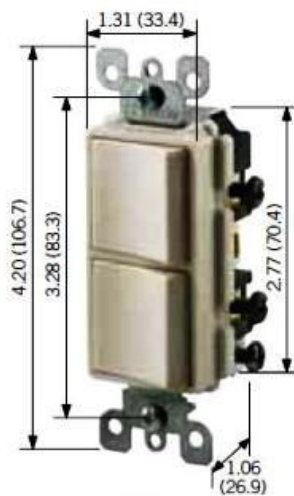

5634-T

SPECIFICATION SUBMITTAL

JOB NAME:	CATALOG NUMBERS:	
____	____	____
JOB NUMBER:	____	____