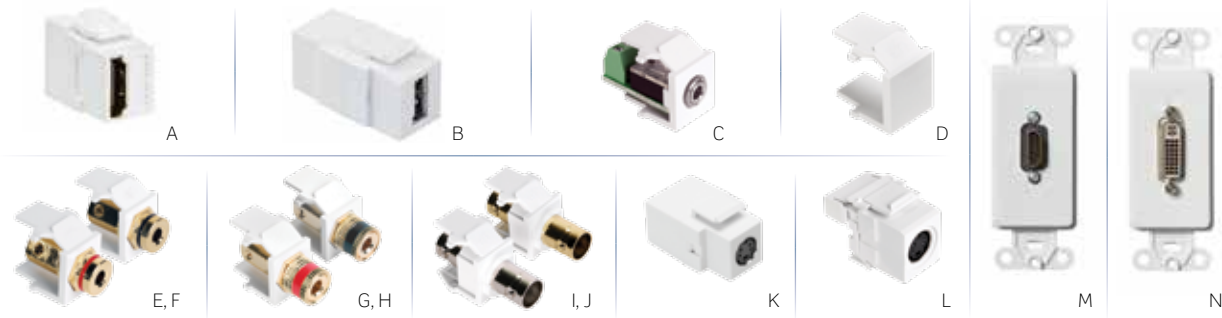

A/V CONNECTIVITY | QuickPort® A/V Connector & Adapters

A/V Connectors, Adapters & Inserts

Features and Benefits

- HDMI® connector works with HDMI® Type A connectors
- Binding Post and Banana Jack connectors are excellent for advanced audio
- QuickPort® blanks secure unused ports in wallplates and housings for future expansion
- 3.5 mm Stereo Adapter facilitates classroom, workstation, and computer audio applications
- Use BNC connectors for commercial CCTV or commercial video signals
- S-video for enhanced video streams available in feedthrough and 110 termination
- Decora® wallplate inserts with HDMI® and DVI connections provide high-definition video with in-wall wiring

QuickPort® A/V Connectors and Adapters

Description	White	Lt. Almond	Ivory	Gray	Black	Brown
[A] HDMI® Connector, feedthrough	40834-00W	40834-00T	40834-00I	—	40834-00E	—
[B] USB A/A Connector, feedthrough	40835-00W	—	40835-00I	—	—	—
[C] 3.5 mm Stereo Adapter, screw terminal	40839-SWS	—	40839-SIS	—	—	—
[D] Blank Insert (pack of 10)	41084-BWB	41084-BTB	41084-BIB	41084-BGB	41084-BEB	41084-BBB
[E] Banana Jack Connector, red stripe, feedthrough	40837-BWR	40837-BTR	40837-BIR	—	—	—
[F] Banana Jack Connector, black stripe, feedthrough	40837-BWE	40837-BTE	40837-BIE	—	—	—
[G] Binding Post Connector, red stripe, feedthrough	40833-BWR	40833-BTR	40833-BIR	—	40833-BER	40833-BBR
[H] Binding Post Connector, black stripe, feedthrough	40833-BWE	40833-BTE	40833-BIE	—	40833-BEE	40833-BBE
[I] BNC Connector, nickel-plated, feedthrough	41084-BWF	41084-BTF	41084-BIF	41084-BGF	41084-BEF	41084-BBF
[J] BNC Connector, gold-plated, feedthrough	40832-0BW	40832-0BT	40832-0BI	—	—	—
[K] S-Video Connector, feedthrough	40734-CVW	—	40734-CVI	—	—	—
[L] S-Video Adapter, 110 termination	40734-SVW	40734-SVT	40734-SVI	40734-SVG	40734-SVE	—