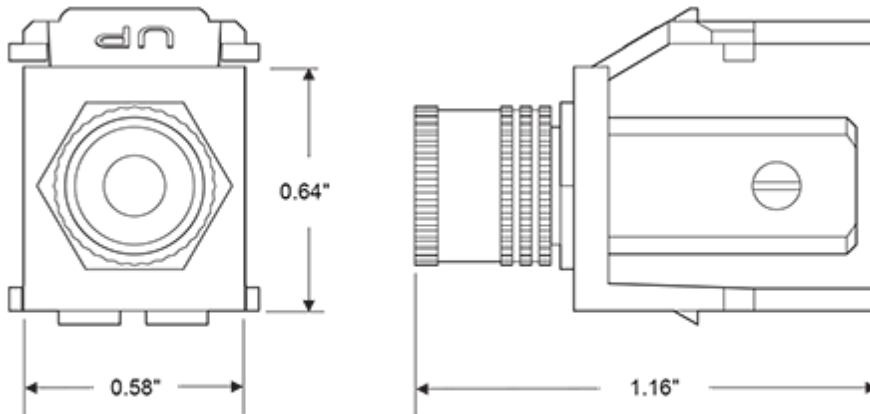

40833-BTR

UPC Code: 07847727941

Country Of Origin: China

Brand Features

Binding Post QuickPort Connectors provide connectivity for workstation cabling for speaker wire. The connectors snap into any QuickPort housing: flush- and surface-mount outlets, Multimedia Outlet System (with adapter), Decora® Inserts, patch panels, and patch blocks.

Item Description

Binding Post QuickPort Connector, Red Stripe, Light Almond Housing

Features and Benefits

- Compatible with Banana Jack connectors
- Compatible with all QuickPort wallplates, housings, and panels
- Available in a variety of colors to match housings or wallplates
- Screw Terminal

SPECIFICATION SUBMITTAL

JOB NAME: <input style="width: 95%; height: 20px;" type="text"/>	CATALOG NUMBERS: <input style="width: 95%; height: 20px;" type="text"/>	
JOB NUMBER: <input style="width: 95%; height: 20px;" type="text"/>	<input style="width: 95%; height: 20px;" type="text"/>	<input style="width: 95%; height: 20px;" type="text"/>