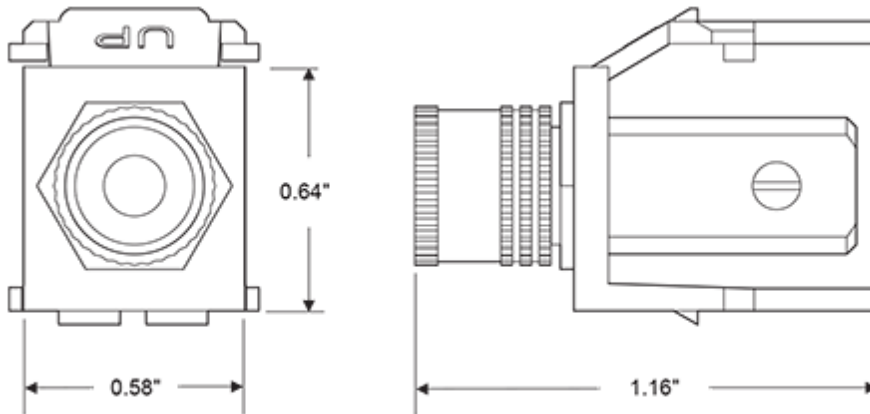

40833-BIE

UPC Code: 07847796240

Country Of Origin: China

Brand Features

Binding Post QuickPort Connectors provide connectivity for workstation cabling for speaker wire. The connectors snap into any QuickPort housing: flush- and surface-mount outlets, Multimedia Outlet System (with adapter), Decora® Inserts, patch panels, and patch blocks.

Item Description

Binding Post QuickPort Connector, Black Stripe, Ivory Housing

Features and Benefits

- Compatible with Banana Jack connectors
- Compatible with all QuickPort wallplates, housings, and panels
- Available in a variety of colors to match housings or wallplates
- Screw Terminal