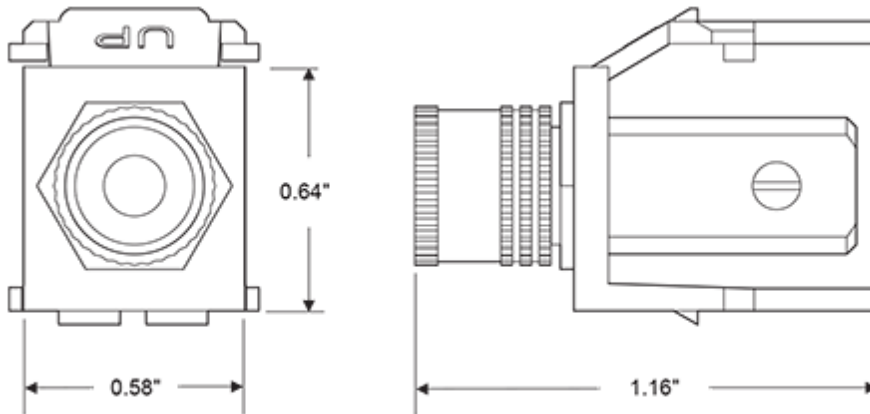

SPECIFICATION SUBMITTAL

JOB NAME:	CATALOG NUMBERS:	
____	____	____
JOB NUMBER:	____	____