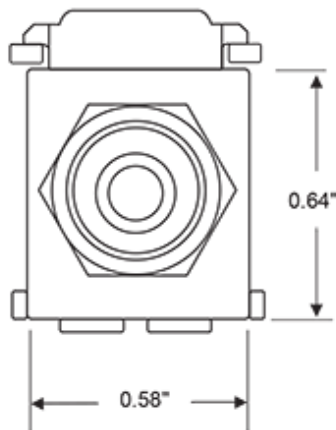

SPECIFICATION SUBMITTAL

JOB NAME: ____	CATALOG NUMBERS: ____	
JOB NUMBER: ____	____	____