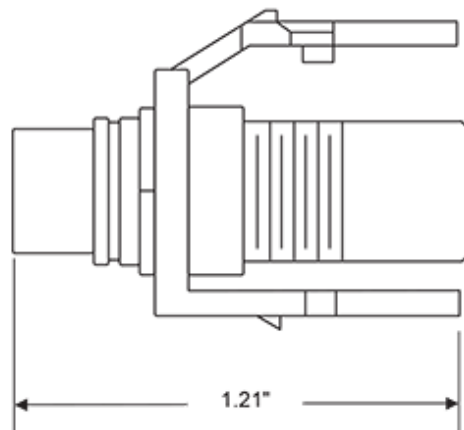

SPECIFICATION SUBMITTAL

JOB NAME: ____	CATALOG NUMBERS: ____	
JOB NUMBER: ____	____	____