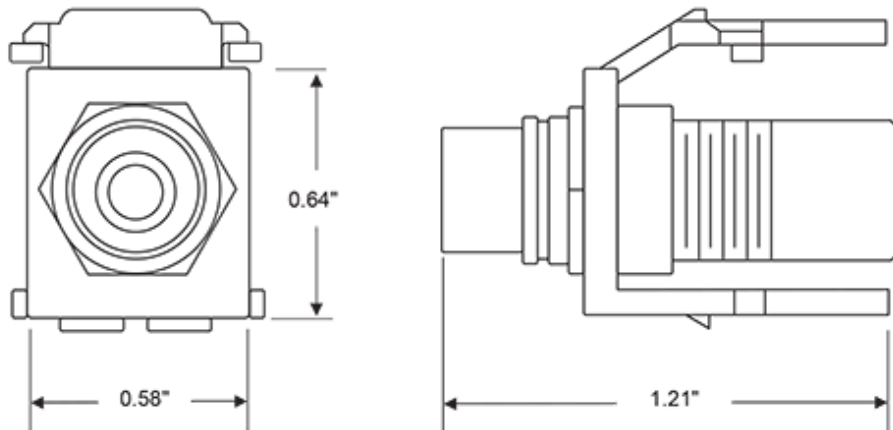

Body Material: High-Impact Fire-Retardant Plastic

Body Color: Light Almond

Barrel or Stripe Color: Black

Mechanical Specifications

Position / Conductor: Female to Female

Termination Type: Front and Rear RCA Plugs

Cable Type: Shielded A/V with Terminated RCA Plugs

UPC Code: 07847734225

Country Of Origin: China

Features and Benefits

- Compatible with all QuickPort wallplates, housings, and panels
- Available in a variety of colors to match housings or wallplates
- Standard colors for signal identification