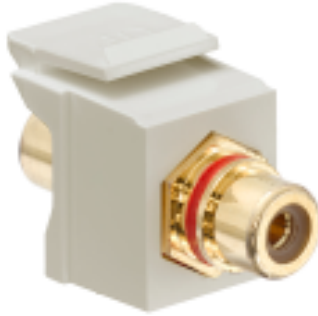

40830-BIR

UPC Code: 07847796232

Country Of Origin: China

Brand Features

The RCA Feedthrough QuickPort Connector provides audio connectivity for workstation cabling for termination on UTP cable, speaker wire, or shielded AV cable. The connectors snap into any QuickPort housing: flush- and surface-mount outlets, Multimedia Outlet System (with adapter), Decora® Inserts, patch panels, and patch blocks.

Item Description

RCA Feedthrough QuickPort Connector, Gold-Plated, Red Stripe, Ivory Housing

Technical Information

Environmental Specifications

Flammability: Rated UL94V-0

Material Specifications

Contact Surface Material: Gold-Plated

Body Material: High-Impact Fire-Retardant Plastic

Body Color: Ivory

Barrel or Stripe Color: Red

Mechanical Specifications

Position / Conductor: Female to Female

Termination Type: Front and Rear RCA Plugs

Cable Type: Shielded A/V with Terminated RCA Plugs

Features and Benefits

- Compatible with all QuickPort wallplates, housings, and panels
- Available in a variety of colors to match housings or wallplates
- Standard colors for signal identification

SPECIFICATION SUBMITTAL