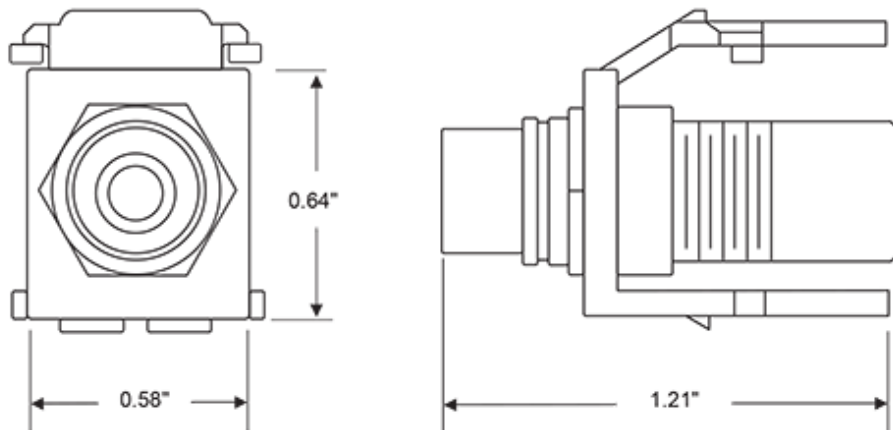

SPECIFICATION SUBMITTAL

JOB NAME:	CATALOG NUMBERS:	
____	____	____
JOB NUMBER:	____	____