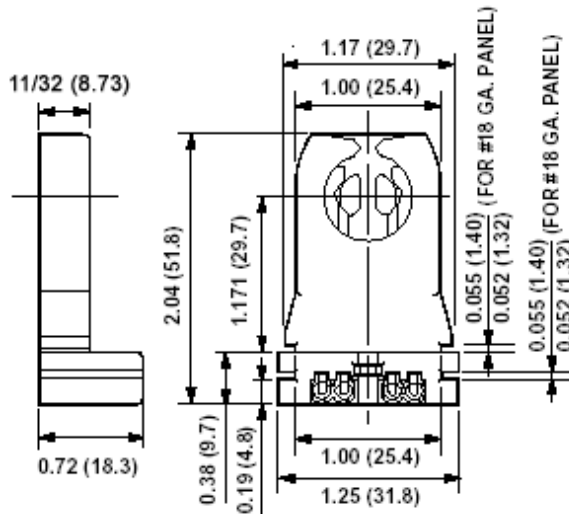

13357-N

Item Description

Medium Base, Bi-Pin, Standard Fluorescent Lampholder, Tall Profile, Slide-On, Turn-Type, Captive Nut Screws Packed Bulk, Quick-Connect 18AWG Solid or Str. Tinned - White Captive Nut Screws Packed Bulk

UPC Code: 07847785125

SPECIFICATION SUBMITTAL

JOB NAME:	CATALOG NUMBERS:	
<input type="text"/>	<input type="text"/>	<input type="text"/>
JOB NUMBER:	<input type="text"/>	<input type="text"/>

Leviton Manufacturing Co., Inc.