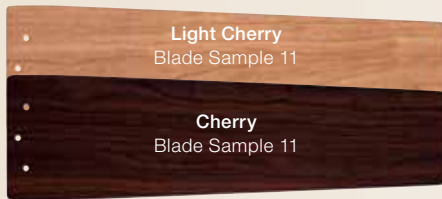

380046 PN

White 300146 WH

380047 WH

380046 WH

Step **3** Choose blade material (wood or polycarbonate), and finish.

Wood Reversible Blade Sets

Polycarbonate Non-Reversible Blade Sets

Step **4** Choose blade length (38", 48" or 58").

3 Blade Lengths to Choose from

Ordering Example

If you chose the Antique Pewter fan body, order 300146 AP.

*Then*

You might order the matching Fluorescent Light Kit, order 380046 AP.

*Then*

Finally, you choose the Polycarbonate Clear Black 58" Blade Sets, order 370030 AP.