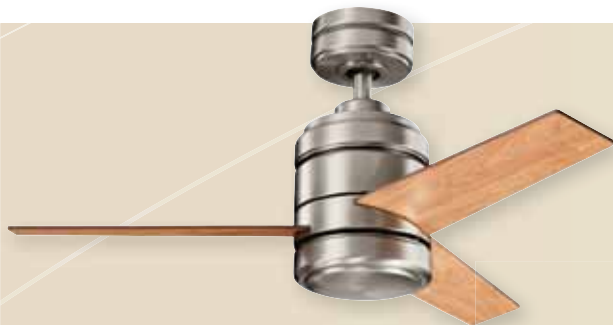

Arkwright

CEILING FAN COLLECTION

DÉCOR™ CEILING FANS

Customize...personalize...accessorize —
Arkwright puts design control in your hands.

300146 AP
ANTIQUPE PEWTER FINISH
MOTOR ASSEMBLY SHOWN WITH
38" LIGHT CHERRY BLADES
(SOLD SEPARATELY)