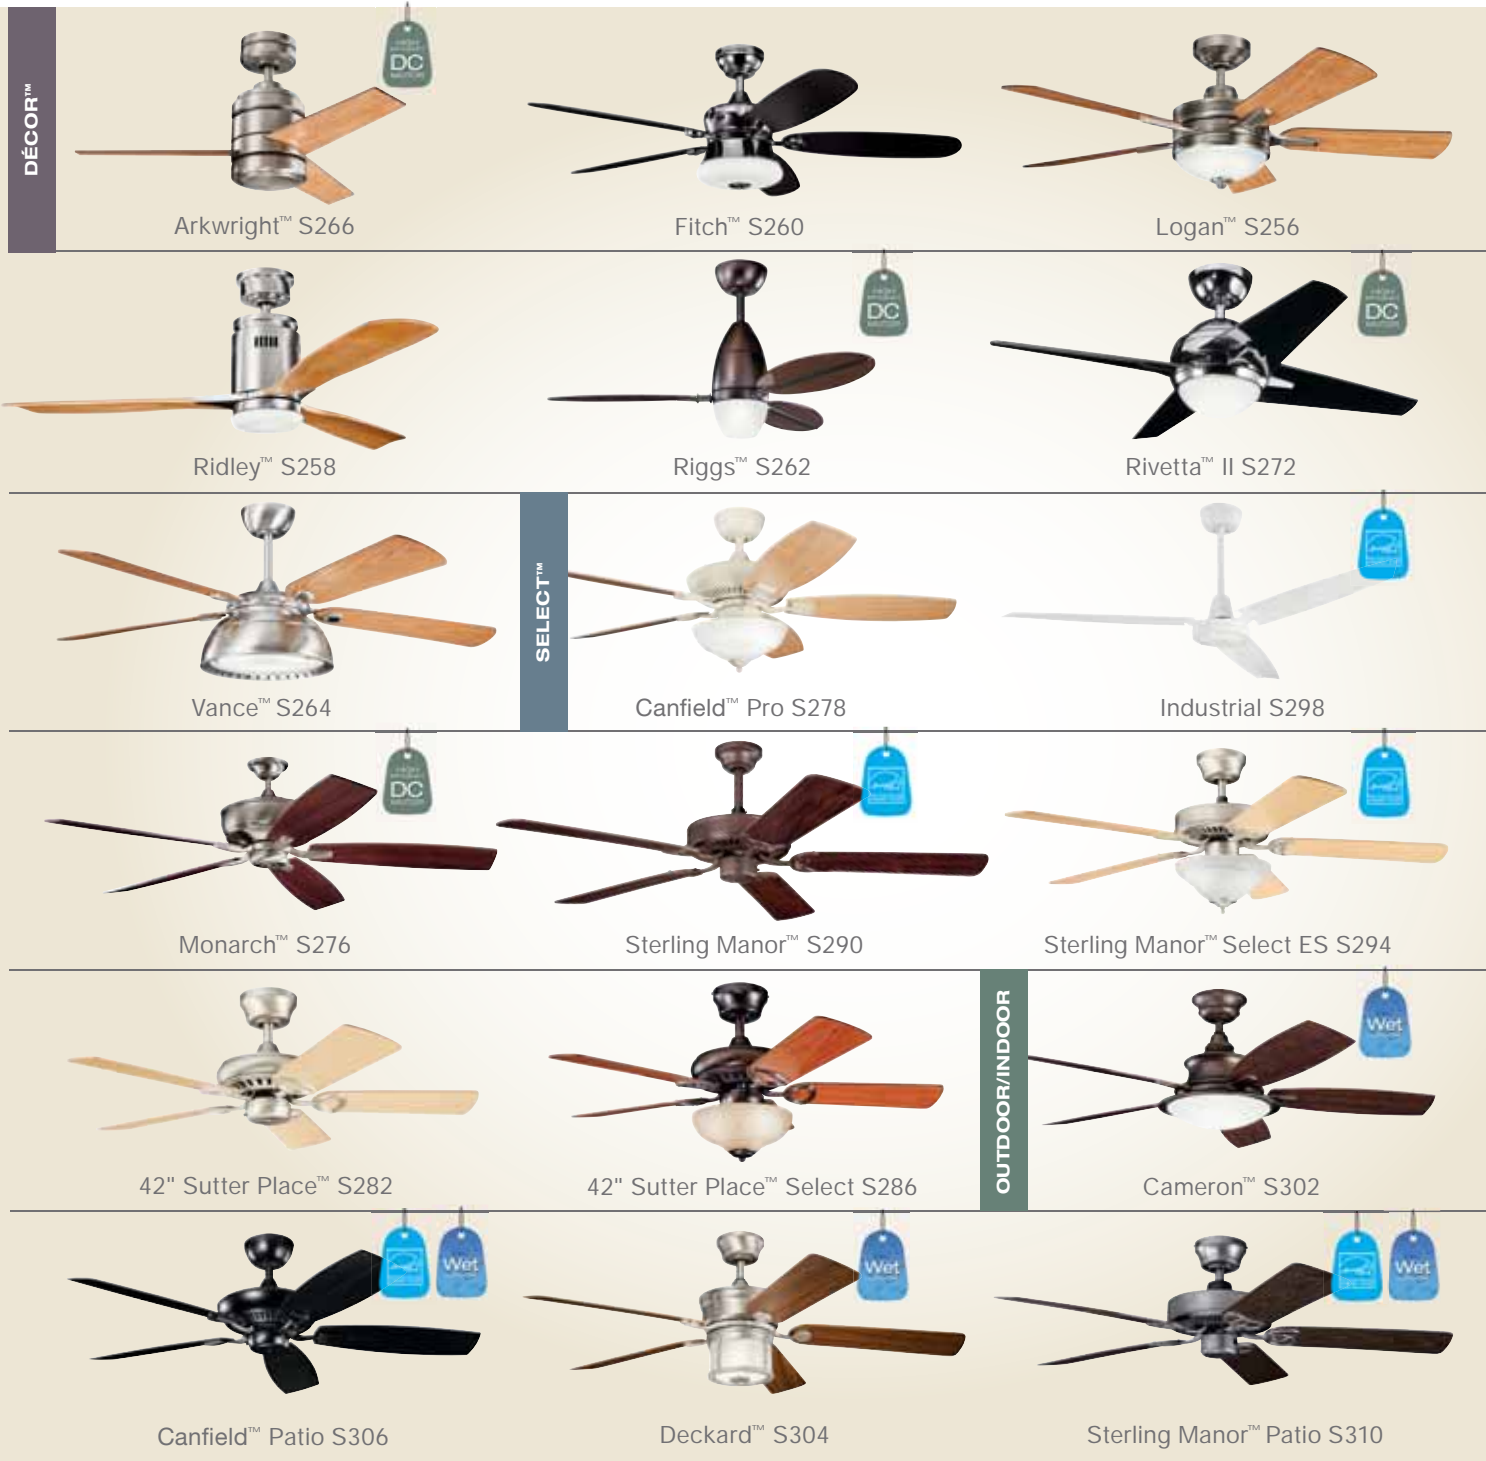

Fan Visual Index

Light Fitters S316
Light Fixtures S318
Control Systems S335

30° Slope Adapter..... S335
Specifications S338

Light Bulb Reference S342
Index..... S343