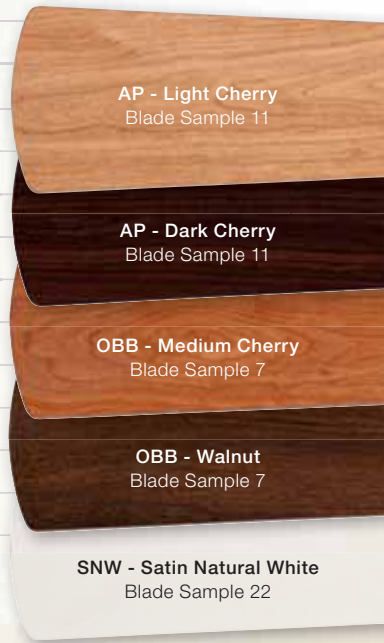

Fan Finish — **Reversible Blade Finish**

AP - Light Cherry
Blade Sample 11

AP - Dark Cherry
Blade Sample 11

OBB - Medium Cherry
Blade Sample 7

OBB - Walnut
Blade Sample 7

SNW - Satin Natural White
Blade Sample 22