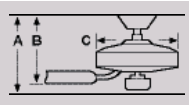

42"

BLADE SWEEP
125 x 65mm DC Motor

HANGING MEASUREMENTS:
WITH 4" DOWNROD
A - 13.75" B - 9.75" C - 9.50"

Includes our **CoolTouch™ 6 speed DC Control System**
U.S. Patent Pending

- ★ 6 Speeds – Forward & Reverse
- ★ Light(s) On/Off plus Full Range Dimming
- ★ Motor Off