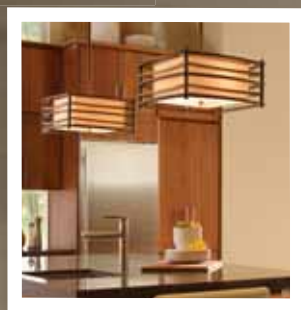

Fashion
Lighting