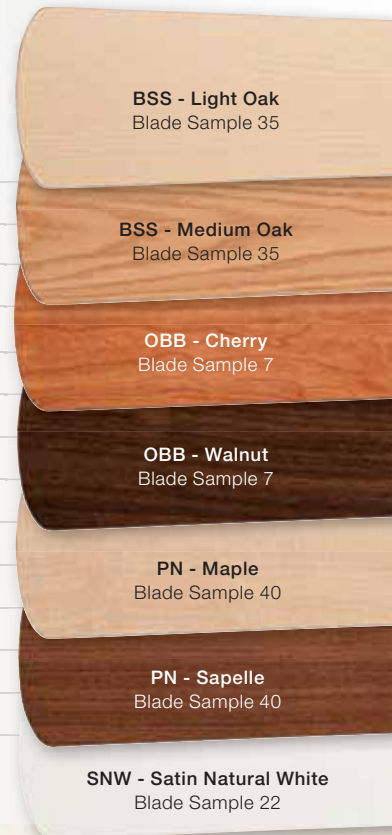

## CEILING FAN & LIGHTING COLLECTION

DÉCOR™ CEILING FANS

300142 BSS  
BRUSHED STAINLESS STEEL  
FINISH SHOWN WITH MEDIUM  
OAK BLADES AND WHITE  
ETCHED GLASS

300142 SNW  
SATIN NATURAL WHITE FINISH  
SHOWN WITH SATIN NATURAL  
WHITE BLADES AND WHITE  
ETCHED GLASS

300142 PN  
POLISHED NICKEL FINISH  
SHOWN WITH SAPELLE BLADES  
AND WHITE ETCHED GLASS

300142 OBB  
OIL BRUSHED BRONZE™ FINISH  
SHOWN WITH WALNUT BLADES  
AND WHITE ETCHED GLASS

Fan Finish — Reversible Blade Finish