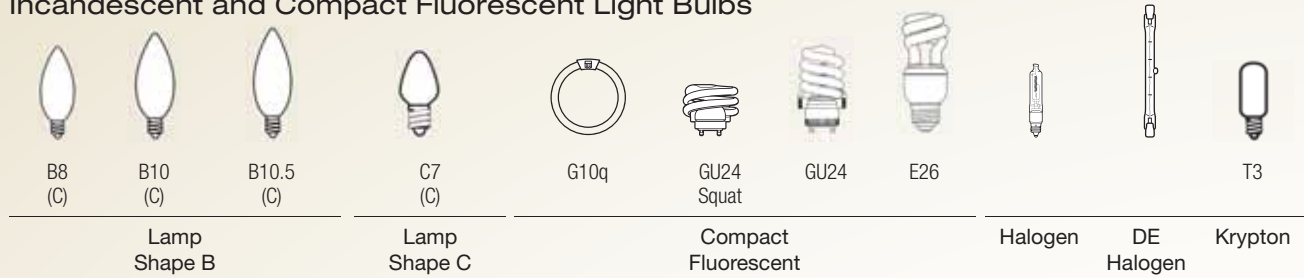

Light Bulb Reference

Incandescent and Compact Fluorescent Light Bulbs

Incandescent Light Bulbs

Product ID	Description	Product ID	Description
4062 CLR	E-12 40W, B8 Clear Replacement Lamp	4068 CLR	E-12 40W, B10.5 Clear Replacement Lamp
4063 CLR	E-12 40W, B10 Clear Replacement Lamp	4069 CLR	E-12 15W, C7 Clear Replacement Lamp
4064 CLR	E-12 60W, B10 Clear Replacement Lamp	4070 CLR	E-12 10W, C7 Clear Replacement Lamp

Fluorescent Light Bulbs

Product ID	Description	Product ID	Description
4055	22W T9 Circline G10q Base Replacement Lamp	4043	13W GU24 Replacement Lamp
4056	22W G10q Replacement Ballast	4051	18W GU24 Squat Replacement Lamp
		4052	13W E26 Replacement Lamp

Halogen Light Bulbs

Product ID	Description	Product ID	Description
5925	100W J Type DE Halogen Replacement Lamp	5907 FST	40W E-12 Krypton T3 Replacement Lamp
5920 CLR	50W E-11 Halogen T3 Replacement Lamp	5919 FST	50W E-12 Krypton T3 Replacement Lamp
5910 CLR	75W E-11 Halogen T3 Replacement Lamp	5905 FST	60W E-12 Krypton T3 Replacement Lamp
5903 CLR	100W E-11 Halogen T3 Replacement Lamp		

Equivalent Light Output

To determine which qualified CFL light bulbs will provide the same amount of light as your current incandescent light bulbs, consult the following chart:

Incandescent Light Bulbs Watts (W)	Incandescent Minimum Light Output Lumens	Common CFL Light Bulbs Watts (W)
40	450	9-13
60	800	13-15
75	1,100	18-25
100	1,600	23-30
150	2,600	30-52