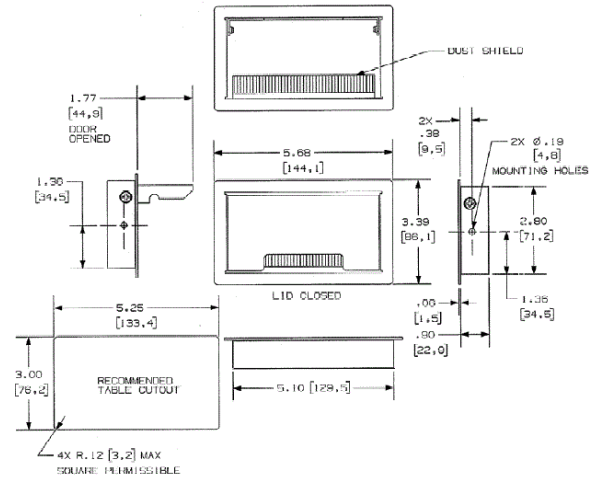

Floor Boxes
Pre-Wired Work Surface Elite Series
Connectivity Boxes

HUBBELL

Ordering Information

Description	Finish	UPC	Catalog Number
Flush Grommet Cover	Brushed Stainless	783585190655	WSBFGROMBSS

Specifications

Dimensions	5.68"L x 3.39"W x 0.96"
------------	-------------------------

Online Resources

- Customer Use Drawing
- eCatalog
- Installation Instructions