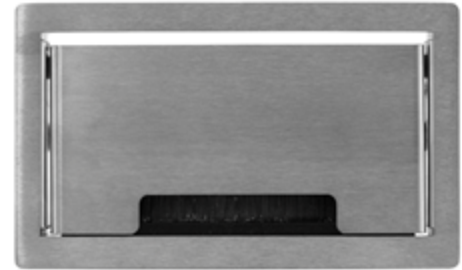

Floor Boxes
Pre-Wired Work Surface Elite Series
Connectivity Boxes

HUBBELL

Ordering Information

Description	Finish	UPC	Catalog Number
Flush Grommet Cover	Brushed Stainless	783585190655	WSBFGROMBSS

Specifications

Dimensions	5.68"L x 3.39"W x 0.96"
------------	-------------------------

Online Resources

- Customer Use Drawing
- eCatalog
- Installation Instructions