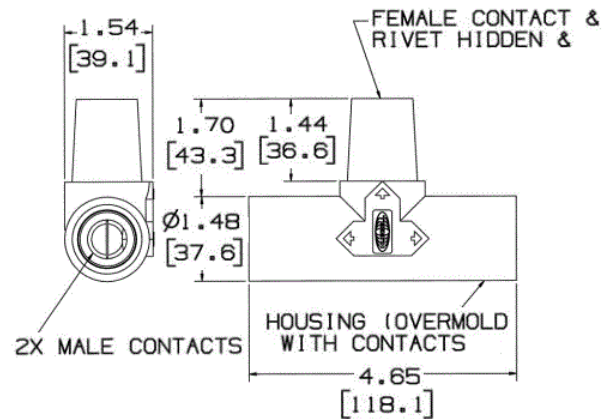

## Specifications

Product Type	Ts" and Tri-Taps
Tee and Tap Type	Paralleling "T" Fitting
Body Material	Thermoplastic Elastomer
Contact Material	Brass

## Online Resources

Customer Use Drawing  
 eCatalog  
 Installation Instructions

Dimensions in Inches (mm)

Hubbell Wiring Device-Kellems • Hubbell Incorporated (Delaware) • 40 Waterview Drive • Shelton, CT 06484