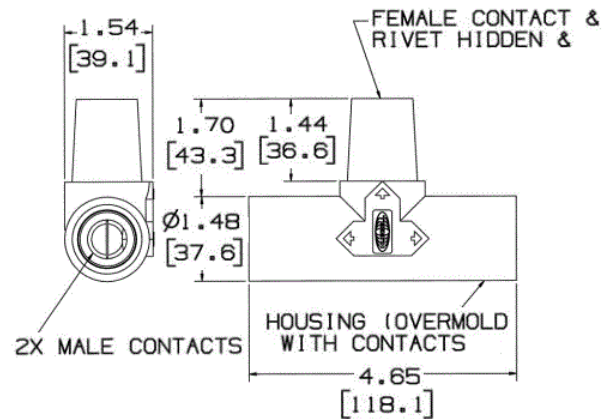

Single Pole Devices and Temporary Power
 Series 16 - 300 and 400A, 600V AC/250V DC
Paralleling Tee

HUBBELL

Ordering Information

Description	Device Color	UPC	Catalog Number
Paralleling "T" Connector (Female-Male-Male)	Red	783585113159	HBLPTR

Standards

UL 498 and UL1691
 UL Enclosure Types 3R, 4X, 12

Specifications

Product Type	Ts" and Tri-Taps
Tee and Tap Type	Paralleling "T" Fitting
Body Material	Thermoplastic Elastomer
Contact Material	Brass

Online Resources

Customer Use Drawing
 eCatalog
 Installation Instructions

Dimensions in Inches (mm)

Hubbell Wiring Device-Kellems • Hubbell Incorporated (Delaware) • 40 Waterview Drive • Shelton, CT 06484